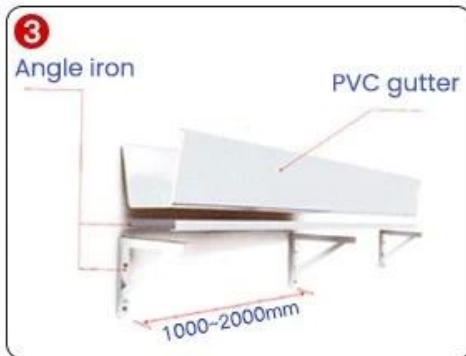

Trust comes from quality

INSTALLATION INSTRUCTIONS

1. Khi lắp đặt máng xối mưa, khung đỡ phía dưới phải được làm bằng khung thép và vật liệu phải đủ chắc chắn. Khung phía dưới phải là một đường thẳng và cứ cách 1,5-1,8 mét phải có chỗ đỡ. Hai bên máng xối phải được bảo vệ bằng khung sắt.

2. Hai đầu của phần kết nối của máng xối nước mưa hoặc cổng kết nối phải được đỡ tương ứng bằng giá đỡ.

3. Không tự ý mở lỗ thoát nước ở bất kỳ bộ phận nào của máng xối mưa. Điều này sẽ ảnh hưởng đến tuổi thọ của máng xối mưa và cần có các phụ kiện thoát nước và ống nước đặc biệt để kết nối với ống xả.

4. Nó phải được khoan trước trong quá trình lắp đặt và đường kính của lỗ khoan phải lớn hơn 50% so với đường kính của vít, được dành riêng cho sự giãn nở và co lại nhiệt.

5. Nhiệt độ bên ngoài thay đổi rất nhiều. Để ngăn chặn sự giãn nở và co lại vì nhiệt, nên lắp đặt toàn bộ máng xối không được vượt quá 18 mét. Nếu vượt quá mức này thì phải tiến hành lắp đặt từng đoạn và thoát nước theo từng đoạn.