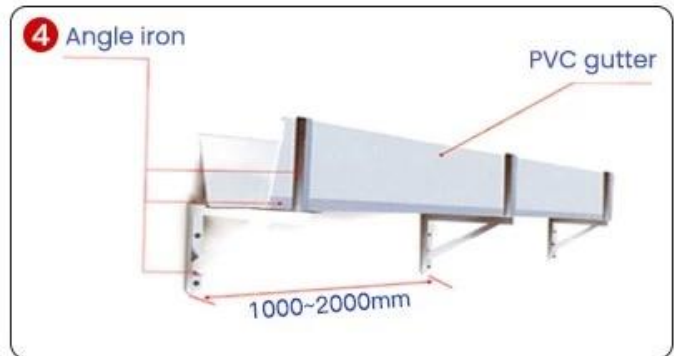

Trust comes from quality

INSTALLATION INSTRUCTIONS

1. Khi lắp đặt máng xối mưa, khung đỡ phía dưới phải được làm bằng khung thép và vật liệu phải đủ chắc chắn. Khung phía dưới phải là một đường thẳng và cứ cách 1,5-1,8 mét phải có chỗ đỡ. Hai bên máng xối phải được bảo vệ bằng khung sắt.

2. Hai đầu của phần kết nối của máng xối nước mưa hoặc cổng kết nối phải được đỡ tương ứng bằng giá đỡ.

3. Không tự ý mở lỗ thoát nước ở bất kỳ bộ phận nào của máng xối mưa. Điều này sẽ ảnh hưởng đến tuổi thọ của máng xối mưa và cần có các phụ kiện thoát nước và ống nước đặc biệt để kết nối với ống xả.

4. Nó phải được khoan trước trong quá trình lắp đặt và đường kính của lỗ khoan phải lớn hơn 50% so với đường kính của vít, được dành riêng cho sự giãn nở và co lại nhiệt.

5. Nhiệt độ bên ngoài thay đổi rất nhiều. Để ngăn chặn sự giãn nở và co lại vì nhiệt, nên lắp đặt toàn bộ máng xối không được vượt quá 18 mét. Nếu vượt quá mức này thì phải tiến hành lắp đặt từng đoạn và thoát nước theo từng đoạn.