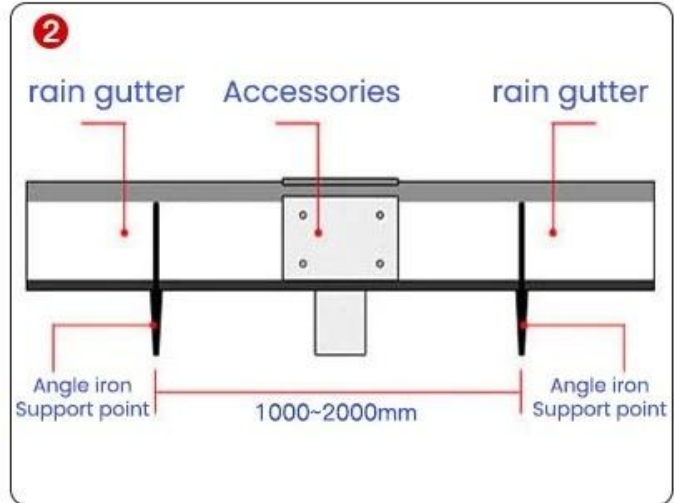

Trust comes from quality

INSTALLATION INSTRUCTIONS

1. Khi lắp đặt máng xối mưa, khung đỡ phía dưới phải được làm bằng khung thép và vật liệu phải đủ chắc chắn. Khung phía dưới phải là một đường thẳng và cứ cách 1,5-1,8 mét phải có chỗ đỡ. Hai bên máng xối phải được bảo vệ bằng khung sắt.

2. Hai đầu của phần kết nối của máng xối nước mưa hoặc cổng kết nối phải được đỡ tương ứng bằng giá đỡ.

3. Không tự ý mở lỗ thoát nước ở bất kỳ bộ phận nào của máng xối mưa. Điều này sẽ ảnh hưởng đến tuổi thọ của máng xối mưa và cần có các phụ kiện thoát nước và ống nước đặc biệt để kết nối với ống xả.

4. Nó phải được khoan trước trong quá trình lắp đặt và đường kính của lỗ khoan phải lớn hơn 50% so với đường kính của vít, được dành riêng cho sự giãn nở và co lại nhiệt.

5. Nhiệt độ bên ngoài thay đổi rất nhiều. Để ngăn chặn sự giãn nở và co lại vì nhiệt, nên lắp đặt toàn bộ máng xối không được vượt quá 18 mét. Nếu vượt quá mức này thì phải tiến hành lắp đặt từng đoạn và thoát nước theo từng đoạn.