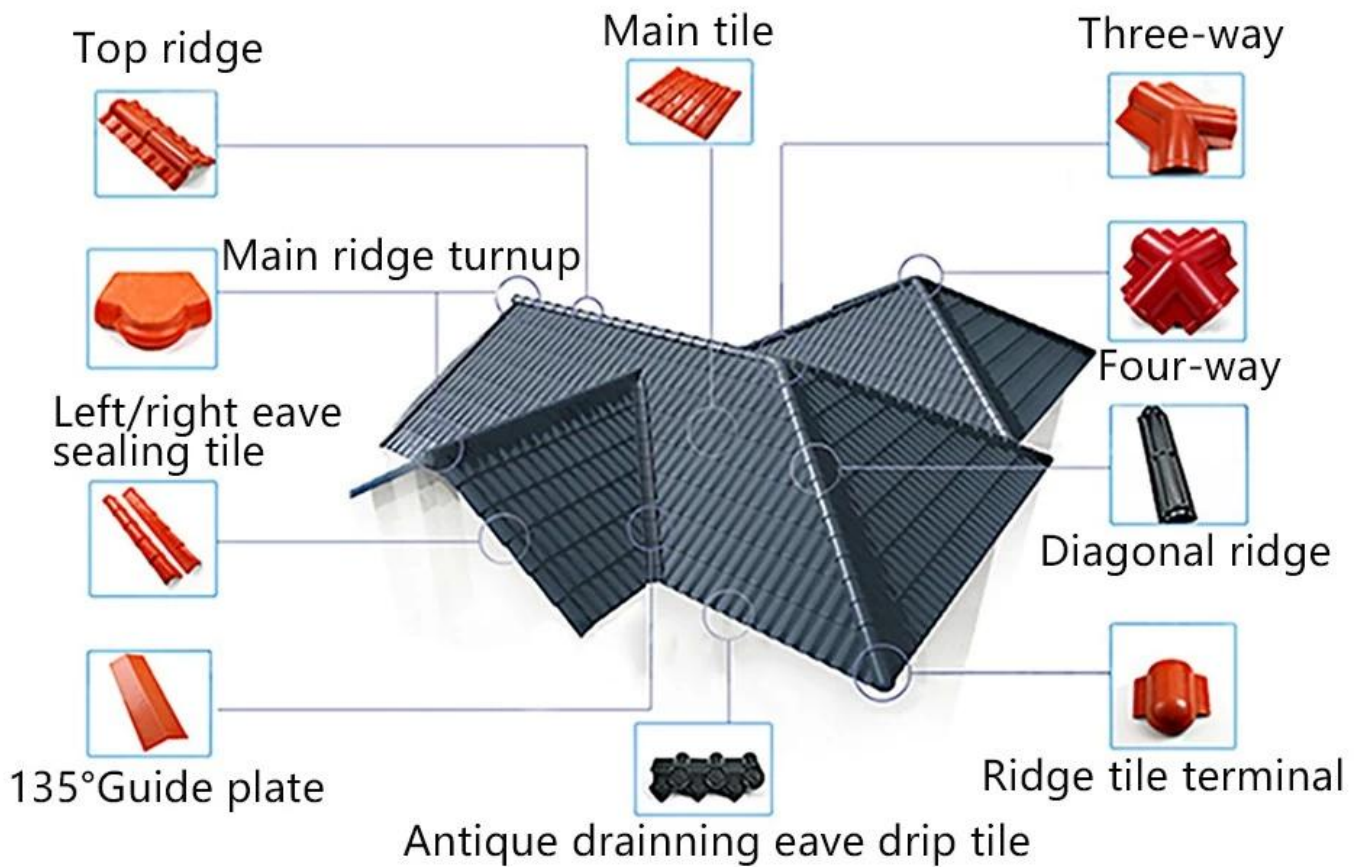

both sides

1. Measure the dimension of the A top ridge.
2. Measure the dimensions of B
3. Measure the dimensions of C

Measure all the dimensions (don't forget the eaves)

four sides

1. Measure the dimension of the B top ridge.
2. Measure the dimensions of ramp A
3. Measure the width of C
4. Measure the dimensions of the D diagonal ridge.
5. Measure the dimensions of ramp E
6. Measure the width of F

Measure all the dimensions (don't forget the eaves)

Roofing accessories

Installation considerations

- 1.The purlins can use square pipe (60x40x3mm)
- 2.The purlins can use C-shaped steel (100x50x20x3mm)
- 3.The purlins can use anti-corrosion wood square (60x40mm)
- 4.purlin spacing of 660mm