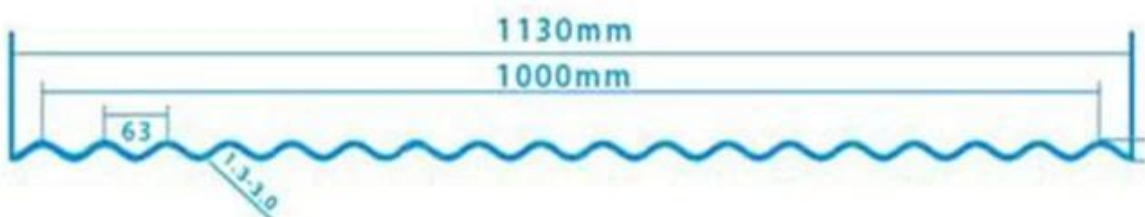

Length	1m-12m
Surface	Matt
Weight	3.0-6.8kg/m
Width	1130mm/ 1080mm/ 1050mm/ 980mm/ 930mm
Warranty	30Years
Model Number	ASA PVC Composite Sheet
Function	Insulation, Flame Retardant, Heat Insulation, Anti-corrosion, Impact Resistance
Shape	round wave, big round wave, trepezoidal wave
Fire Protection Rating	B1
Temperature	-10 Degrees Celsius to 70 Degrees Celsius
Color	White, Blue, Gray, Red, customizable
Layers	2 or 3 layers
Color Lasting	10 Years no Fading

Click [pvc trapezoidal sheet factory china](#) to learn more

TYPE 840 PIT

900 TYPE HIGH WAVE (FLOWING WATER FAST)

980 TYPE HIGH WAVE

1080 TYPE HIGH WAVE

(FLOWING WATER FAST)

1130 TYPE WAVELET

1130 TYPE PIT