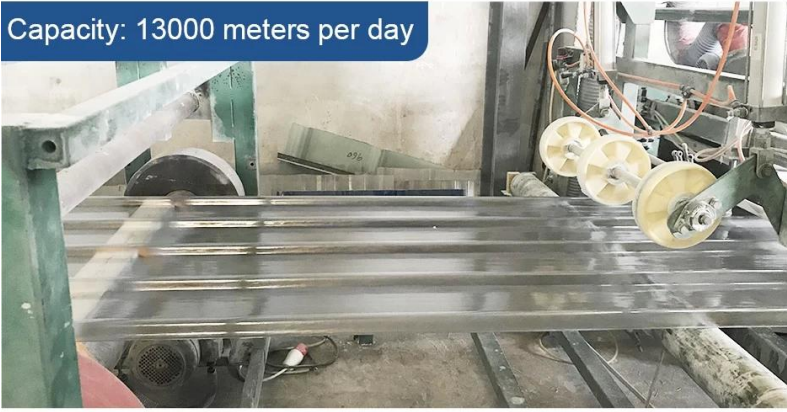

Capacity: 13000 meters per day

30% glass fiber, 70% resin

A corner of the workshop

The light transmittance is good