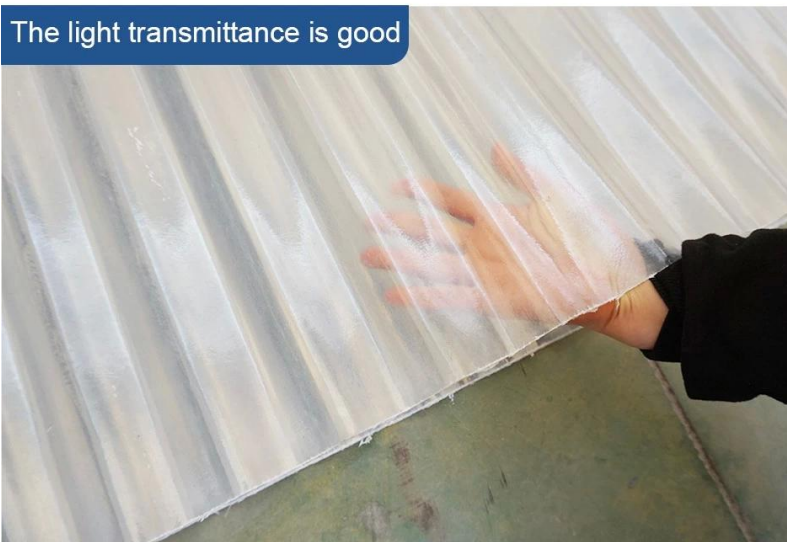

Capacity: 13000 meters per day

30% glass fiber, 70% resin

A corner of the workshop

The light transmittance is good