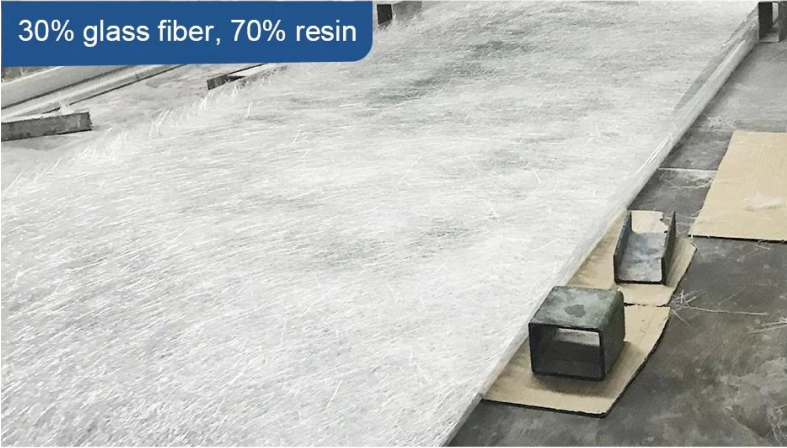

Capacity: 13000 meters per day

30% glass fiber, 70% resin

A corner of the workshop

The light transmittance is good