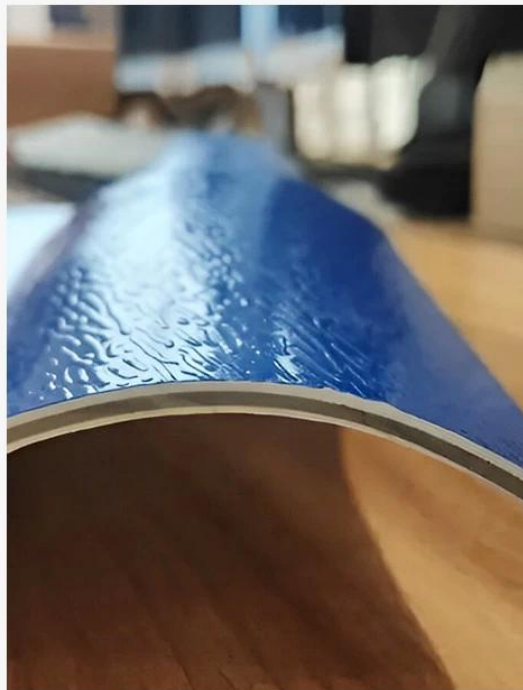

Zhongxingsheng

General manufacturers

Long-lasting color, durable

Inferior resin tiles are easy to fade

Only three layers of brand new material are produced.

Four layers are compressed and mostly recycled material