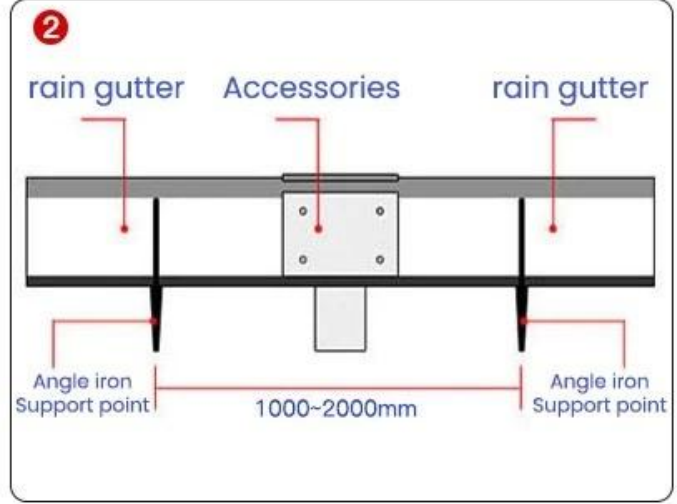

Trust comes from quality

INSTALLATION INSTRUCTIONS

1. Yağmur oluğunu takarken alt destek çerçevesi çelik çerçeveden yapılmalı ve malzeme yeterince sağlam olmalıdır. Alt çerçeve düz bir çizgide olmalı ve her 1,5-1,8 metrede bir destek yeri bulunmalıdır. Yağmur oluğunun iki tarafı demir çerçevelerle korunmalıdır.

2. Yağmur oluğunun veya bağlantı portunun bağlantı kısmının iki ucu sırasıyla destek braketi ile desteklenmelidir.

3. Yağmur oluğunun herhangi bir yerinde drenaj amacıyla izinsiz delik açmayınız. Bu, yağmur oluğunun hizmet ömrünü etkileyecektir ve iniş borusuna bağlanmak için özel drenaj bağlantı parçaları ve su boruları gereklidir.

4. Kurulum sırasında önceden delinmeli ve açılan deliğin çapı, termal genişleme ve büzülme için ayrılan vidanın çapından %50 daha büyük olmalıdır.

5. Dış sıcaklık büyük oranda değişiyor. Isıl genişleme ve daralmayı önlemek amacıyla oluğun tamamının montajının 18 metreyi geçmemesi tavsiye edilir. Eğer aşılabarsa bölümlü montaj ve bölümlü drenaj yapılmalıdır.