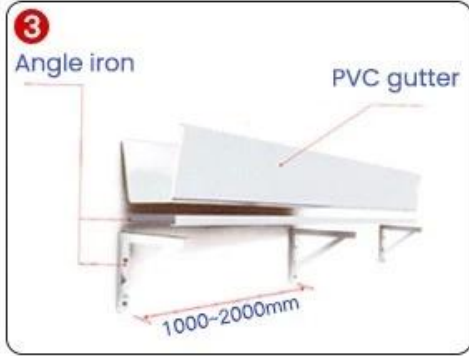

Trust comes from quality

INSTALLATION INSTRUCTIONS

1. Yağmur oluğunu takarken alt destek çerçevesi çelik çerçeveden yapılmalı ve malzeme yeterince sağlam olmalıdır. Alt çerçeve düz bir çizgide olmalı ve her 1,5-1,8 metrede bir destek yeri bulunmalıdır. Yağmur oluğunun iki tarafı demir çerçevelerle korunmalıdır.

2. Yağmur oluğunun veya bağlantı portunun bağlantı kısmının iki ucu sırasıyla destek braketi ile desteklenmelidir.

3. Yağmur oluğunun herhangi bir yerinde drenaj amacıyla izinsiz delik açmayınız. Bu, yağmur oluğunun hizmet ömrünü etkileyecektir ve iniş borusuna bağlanmak için özel drenaj bağlantı parçaları ve su boruları gereklidir.

4. Kurulum sırasında önceden delinmeli ve açılan deliğin çapı, termal genişleme ve büzülme için ayrılan vidanın çapından %50 daha büyük olmalıdır.

5. Dış sıcaklık büyük oranda değişiyor. Isıl genişleme ve daralmayı önlemek amacıyla oluğun tamamının montajının 18 metreyi geçmemesi tavsiye edilir. Eğer aşılabarsa bölümlü montaj ve bölümlü drenaj yapılmalıdır.