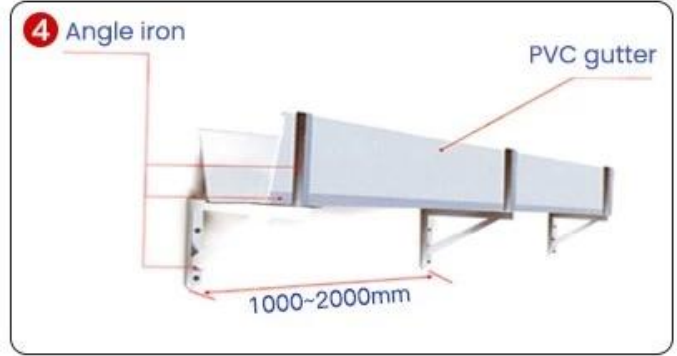

Trust comes from quality

INSTALLATION INSTRUCTIONS

1. Yağmur oluğunu takarken alt destek çerçevesi çelik çerçeveden yapılmalı ve malzeme yeterince sağlam olmalıdır. Alt çerçeve düz bir çizgide olmalı ve her 1,5-1,8 metrede bir destek yeri bulunmalıdır. Yağmur oluğunun iki tarafı demir çerçevelerle korunmalıdır.

2. Yağmur oluğunun veya bağlantı portunun bağlantı kısmının iki ucu sırasıyla destek braketi ile desteklenmelidir.

3. Yağmur oluğunun herhangi bir yerinde drenaj amacıyla izinsiz delik açmayınız. Bu, yağmur oluğunun hizmet ömrünü etkileyecektir ve iniş borusuna bağlanmak için özel drenaj bağlantı parçaları ve su boruları gereklidir.

4. Kurulum sırasında önceden delinmeli ve açılan deliğin çapı, termal genişleme ve büzülme için ayrılan vidanın çapından %50 daha büyük olmalıdır.

5. Dış sıcaklık büyük oranda değişiyor. Isıl genişleme ve daralmayı önlemek amacıyla oluğun tamamının montajının 18 metreyi geçmemesi tavsiye edilir. Eğer aşılabarsa bölümlü montaj ve bölümlü drenaj yapılmalıdır.