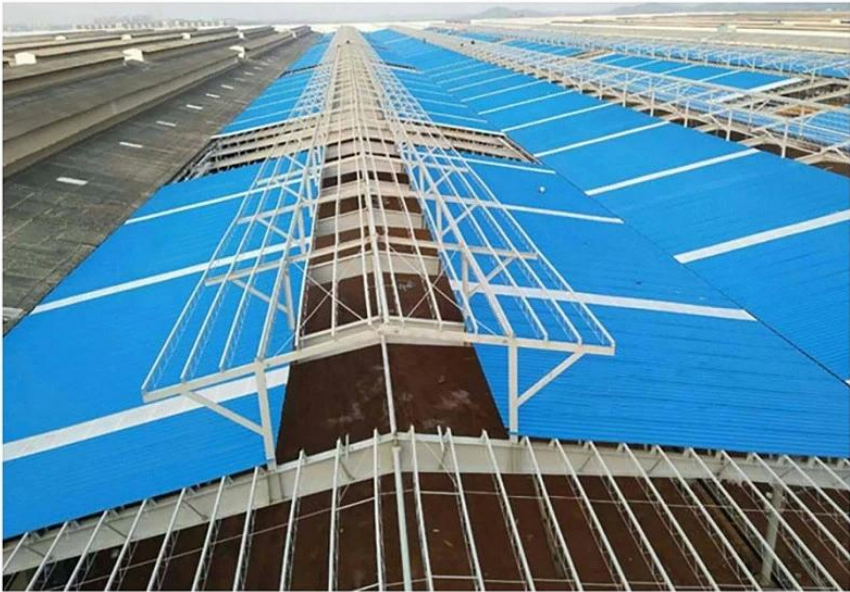

Engineering case