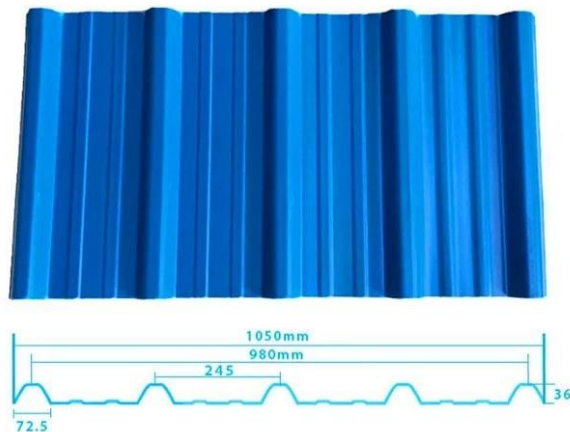

## 1130 corrugaetd sheets

## 980 high wave

Model numarası	#1130-210-24
Tip	Trapezoid type
Overall Width	1130mm
Effective Width	1050mm
Kalınlık	1.3mm / 1.5mm / 1.8mm / 2.0mm / 2.3mm / 2.5mm / 2.8mm / 3.0mm
Uzunluk	5.8meter / 11.8meter / Customized
Renk	White / Blue / Green / Red / Customized
Wave Spacing	210mm
Dalga yüksekliği	24mm
Katman	One layer / Two layers / Three layers