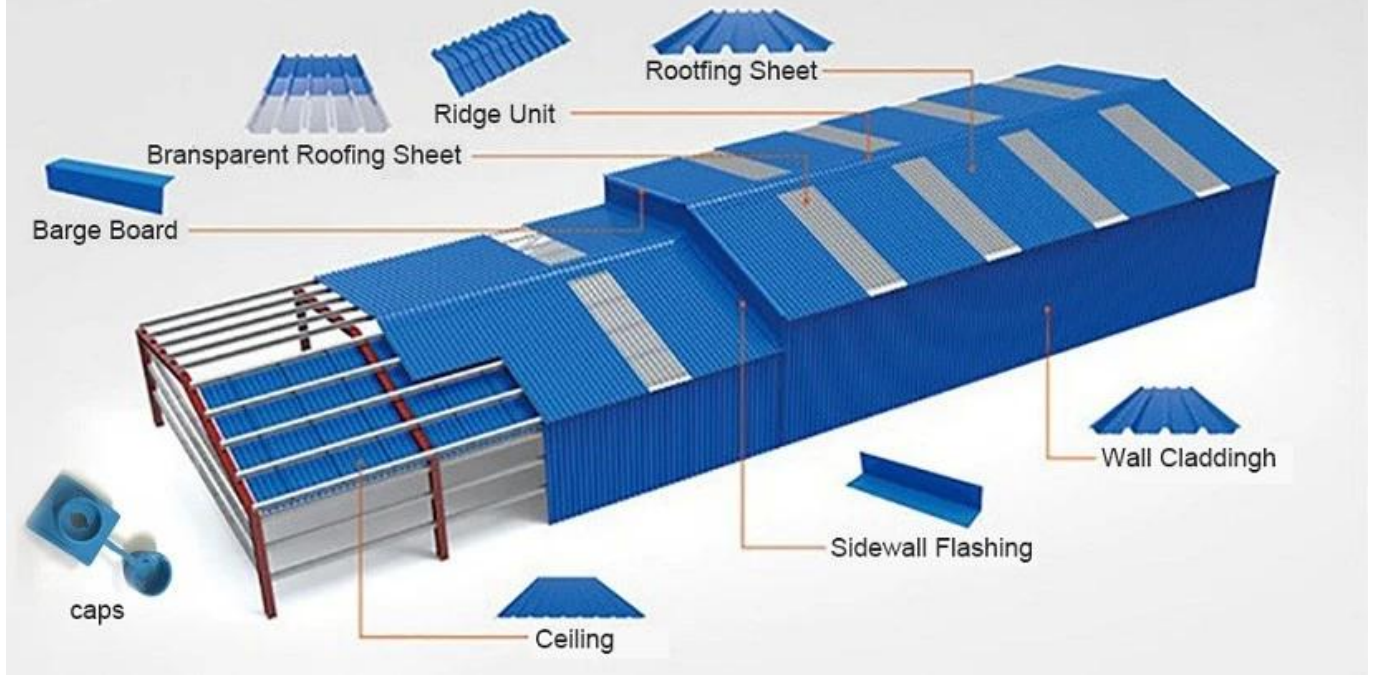

PVC accessories