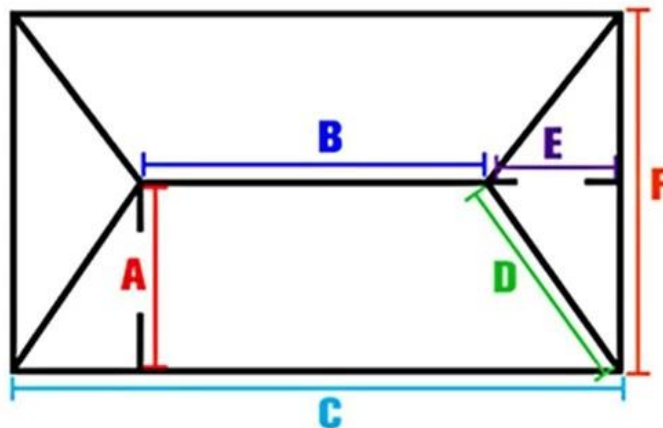

Synthetic resin roofing tile color card selection

customized any color

Brick red

Purplished red

Dark green

Gray

Blue

Dimensional measurement method

bothsides

1. Measure the dimension of the **A** top ridge.
2. Measure the dimensions of **B**
3. Measure the dimensions of **C**

Measure all the dimensions (don't forget the eaves)

four sides

1. Measure the dimension of the **B** top ridge.
2. Measure the dimensions of ramp **A**
3. Measure the width of **C**
4. Measure the dimensions of the **D** diagonal ridge.
5. Measure the dimensions of ramp **E**
6. Measure the width of **F**