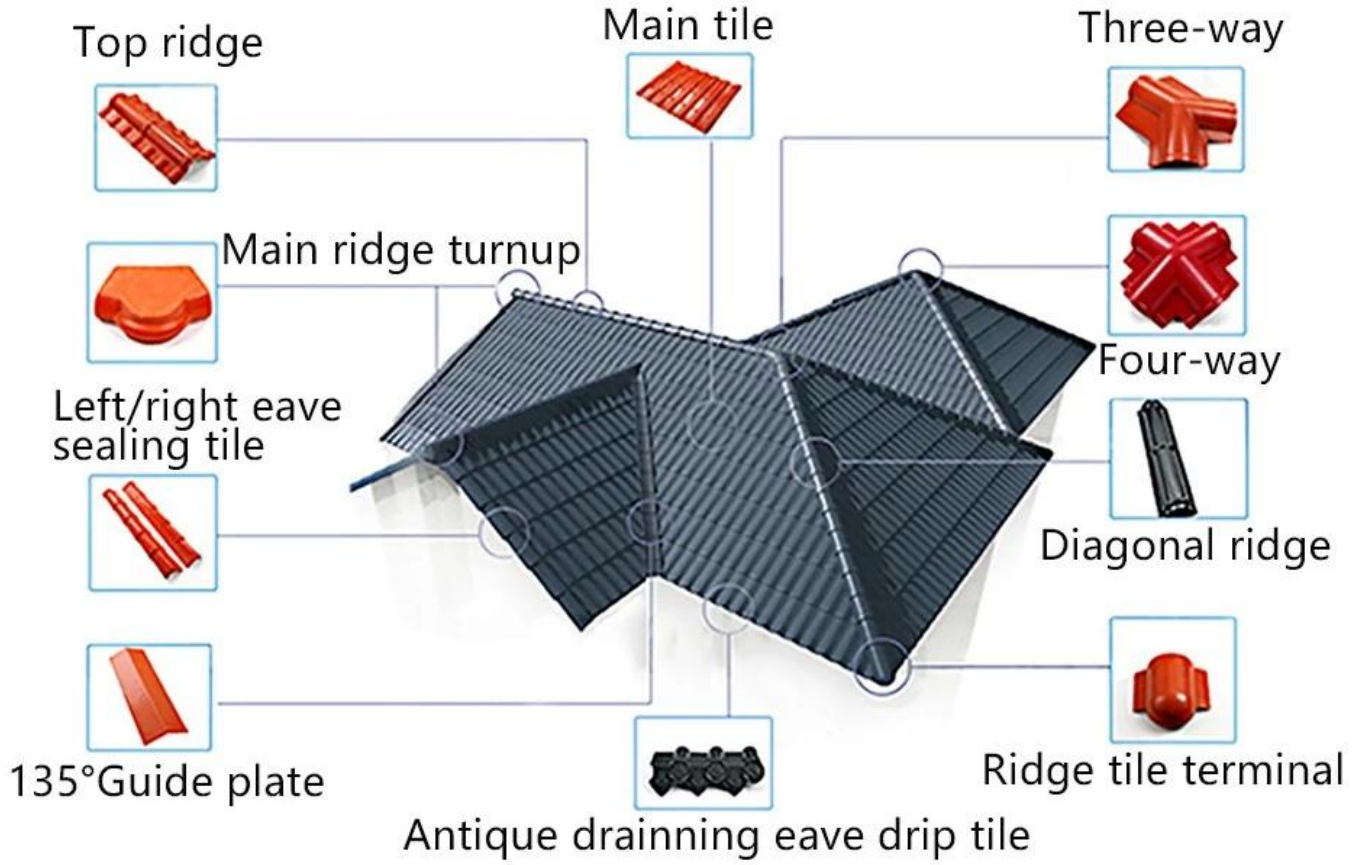

bothsides

1. Measure the dimension of the **A** top ridge.
2. Measure the dimensions of **B**
3. Measure the dimensions of **C**

Measure all the dimensions (don't forget the eaves)

four sides

1. Measure the dimension of the **B** top ridge.
2. Measure the dimensions of ramp **A**
3. Measure the width of **C**
4. Measure the dimensions of the **D** diagonal ridge.
5. Measure the dimensions of ramp **E**
6. Measure the width of **F**

Measure all the dimensions (don't forget the eaves)

Roofing accessories

Installation considerations

- 1.The purlins can use square pipe (60x40x3mm)
- 2.The purlins can use C-shaped steel (100x50x20x3mm)
- 3.The purlins can use anti-corrosion wood square (60x40mm)
- 4.purlin spacing of 660mm