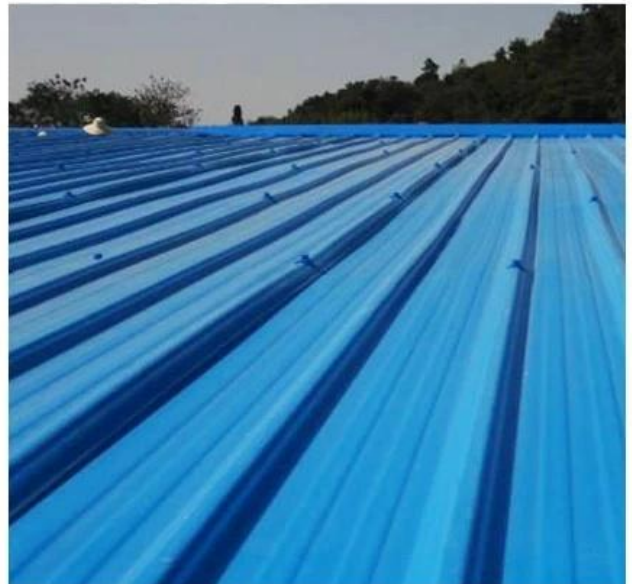

fireproof, high safety resistant to rust, long life