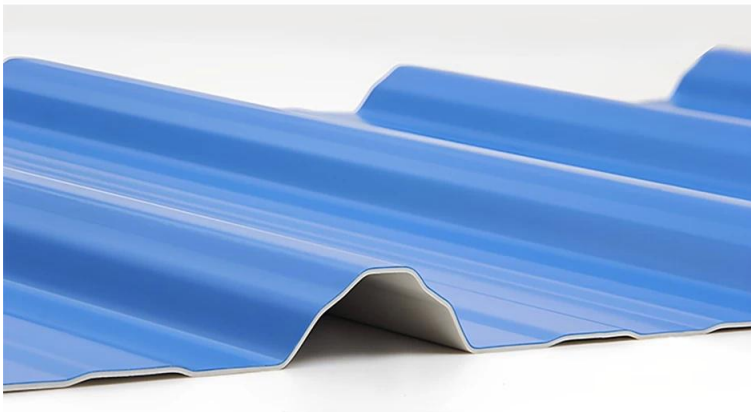

Product show

ZXC **PVC çatı kaplama levhası üreticisi** ana hammadde ultraviyole dayanıklı madde ve katkı maddeleri ile PVC'dir. İleri teknoloji ile yapılan bilimsel birleştirme yoluyla.

1. Hafif
2. Çevre koruma
3. su geçirmez ve yanmaz
4. Kolay kurulum
5. Korozyon önleyici
6. İyi ses yalıtımı

PVC roof tile product parameters

Name: PVC Roofing tile

Width: 1130mm

Thickness: 1.3-3.0mm (Customized)

Waveform: Trapezoid Type and Wavelet Type

TLength: Customizable (within 6 meters recommended)

Color: Blue, white, above 800 square meters can be customized other colors.

Apply: Corrosive workshops, pig sheds, warehouses, carports, canopies and other roofing building materials.

Product dimension specifications

The width of the roofing tile is fixed at 1.13 meters.

Type 1130 Wavelet(effective width 1 meter)

Type 1130 Trapezoid(effective width 1 meter)

Detail show

Focus on one detail well

① Ordinary PVC anti-corrosion layer

Suitable for corrosive factory.

② Tough, high-strength layer

Can be made up-white and down-blue or up- blue and down-white.