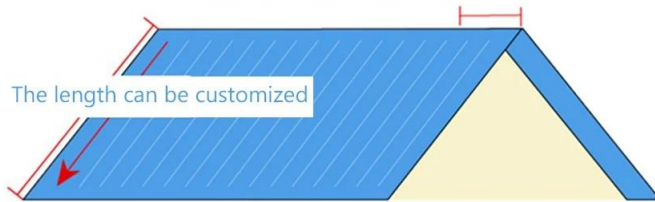

PVC roof tile product parameters

Name: PVC Roofing tile

Width: 1130mm

Thickness: 1.3-3.0mm (Customized)

Waveform: Trapezoid Type and Wavelet Type

TLength: Customizable (within 6 meters recommended)

Color: Blue, white, above 800 square meters can be customized other colors.

Apply: Corrosive workshops, pig sheds, warehouses, carports, canopies and other roofing building materials.

Product dimension specifications

The width of the roofing tile is fixed at 1.13 meters.

Type 1130 Wavelet(effective width 1 meter)