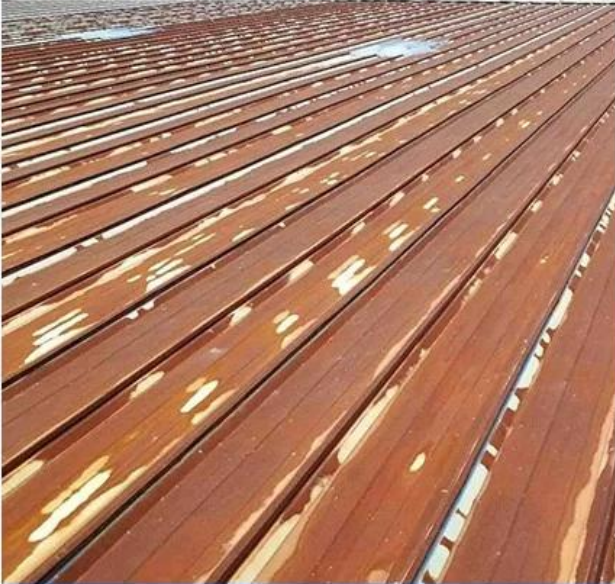

PVC roof tile compared to iron roof tile

It is not afraid of acid, alkali, salt and other chemical corrosion

Iron roof tiles are prone to corrosion.