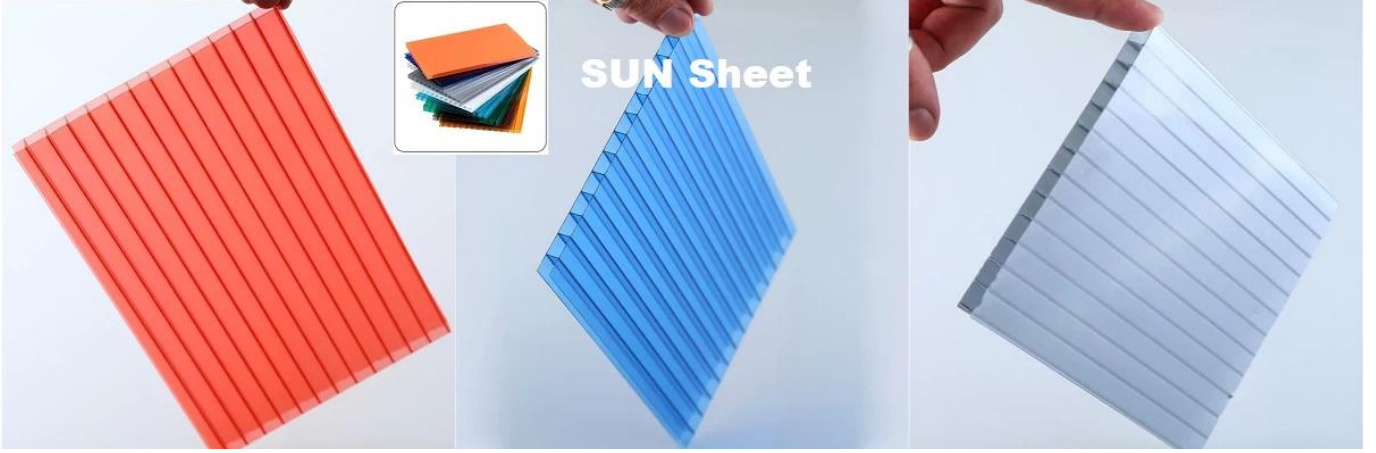

Product show

Ürün adı:	Kolay kurulum Toptan yüksek kaliteli Şeffaf PC güneş levhası
Başvuru:	Seralar, çatı pencereleri vb.
Renk:	şeffaf beyaz, mavi, yeşil
Uzunluk:	özelleştirilmiş
Kalınlık:	3,0 mm, 6,0 mm, 8,0 mm
Genel genişlik:	920mm
Etkili genişlik:	840mm
Aşık aralığı:	700~800mm
Yüzey:	Yumuşak yüzey
Hammadde:	Bayer Adlı Bilgisayar

Dacheng resin roofing tile

Recyclable resin roofing tiles

Brand new raw materials imported
bright color, long service life
30~50 years

Recycled materials, dull color, easy
to have black spots in appearance
very short life.

Brand new material, good
plasticization, long service life

Recyclable material, reduced
toughness, many impurities,
easy to break

ASA surface thickness 0.1~0.15mm
does not foam and does not fall off

The thickness of the surface layer of
the film is 0.05~0.1mm, which is
easy to blister and fall off