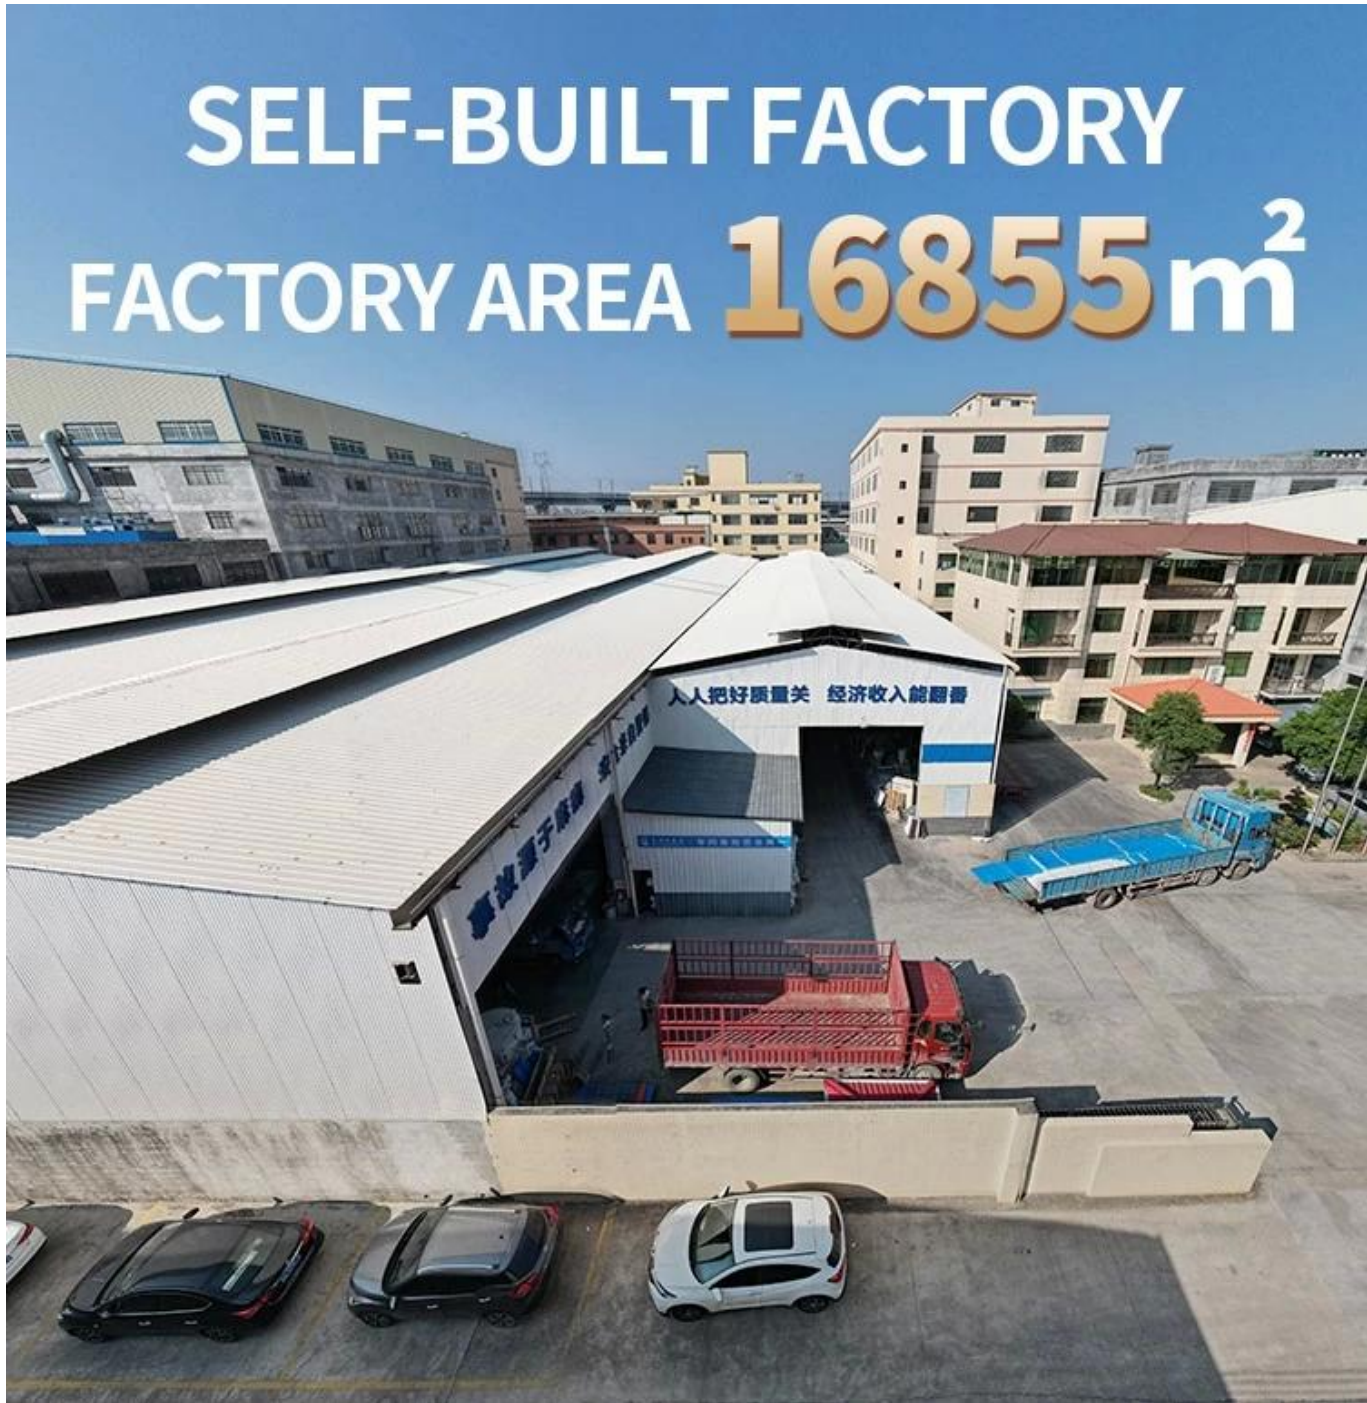

Product show

佛山市顺德区 ASA
ASA

ZXC

15 YEARS RESIN ROOF TILE MANUFACTURER

ANNUAL OUTPUT **5913000 m²**

Advantage

**Surface asa material
Lasting Color**

Fire Proof Grade B1