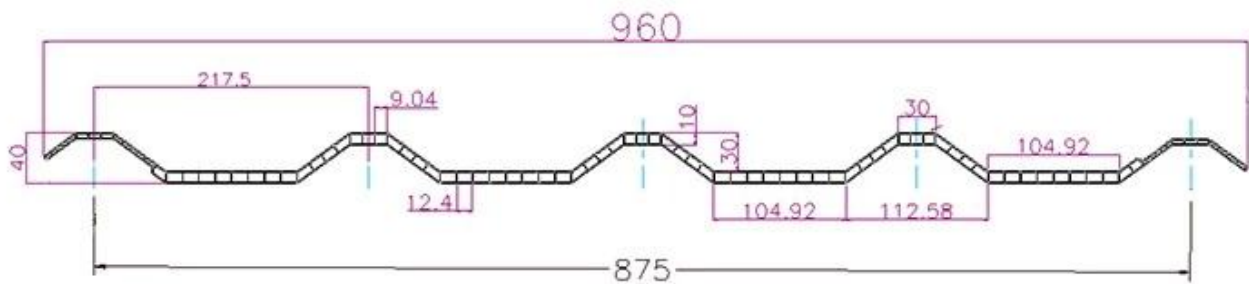

HOLLOW ROOF TILE

Our Factory

Zhongxingcheng New Material Co., Ltd. 專業生產各種規格、各種顏色的ASA, 專業生產各種規格、各種顏色的APVC, 專業生產各種規格、各種顏色的PVC, 專業生產各種規格、各種顏色的FRP, PVC, 專業生產各種規格、各種顏色的PC