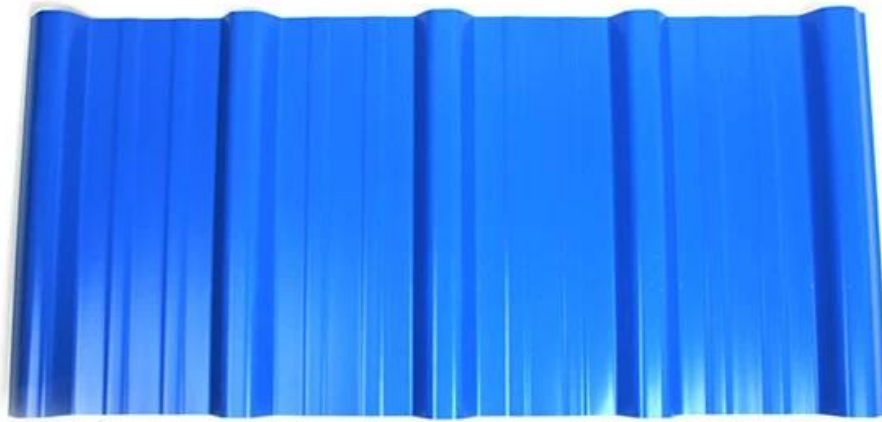

**PVC Roofing Sheet
Manufacture For 15 years**

Annual Output 5913000 m²

TYPE 840 PIT

900 TYPE HIGH WAVE (FLOWING WATER FAST)

980 TYPE HIGH WAVE

1080 TYPE HIGH WAVE

(FLOWING WATER FAST)

1130 TYPE WAVELET

1130 TYPE PIT

1100 TYPE HIGH CIRCULAR WAVE

HOLLOW ROOF TILE

Our Factory

Zhongxingcheng New Material Co., Ltd. 專業生產各種規格、各種顏色的ASA, 專業生產各種規格、各種顏色的APVC, 專業生產各種規格、各種顏色的PVC, 專業生產各種規格、各種顏色的FRP, PVC, 專業生產各種規格、各種顏色的PC

**Direct sunlight iron tile
Temperature too high**

COLOUR

**ASA PVC ROOF SHEET
Long lasting and non fading**

Severe fading

Usage scenarios: factories
farms, chemical plants

Use scene:greenhouse,
residence,pergola