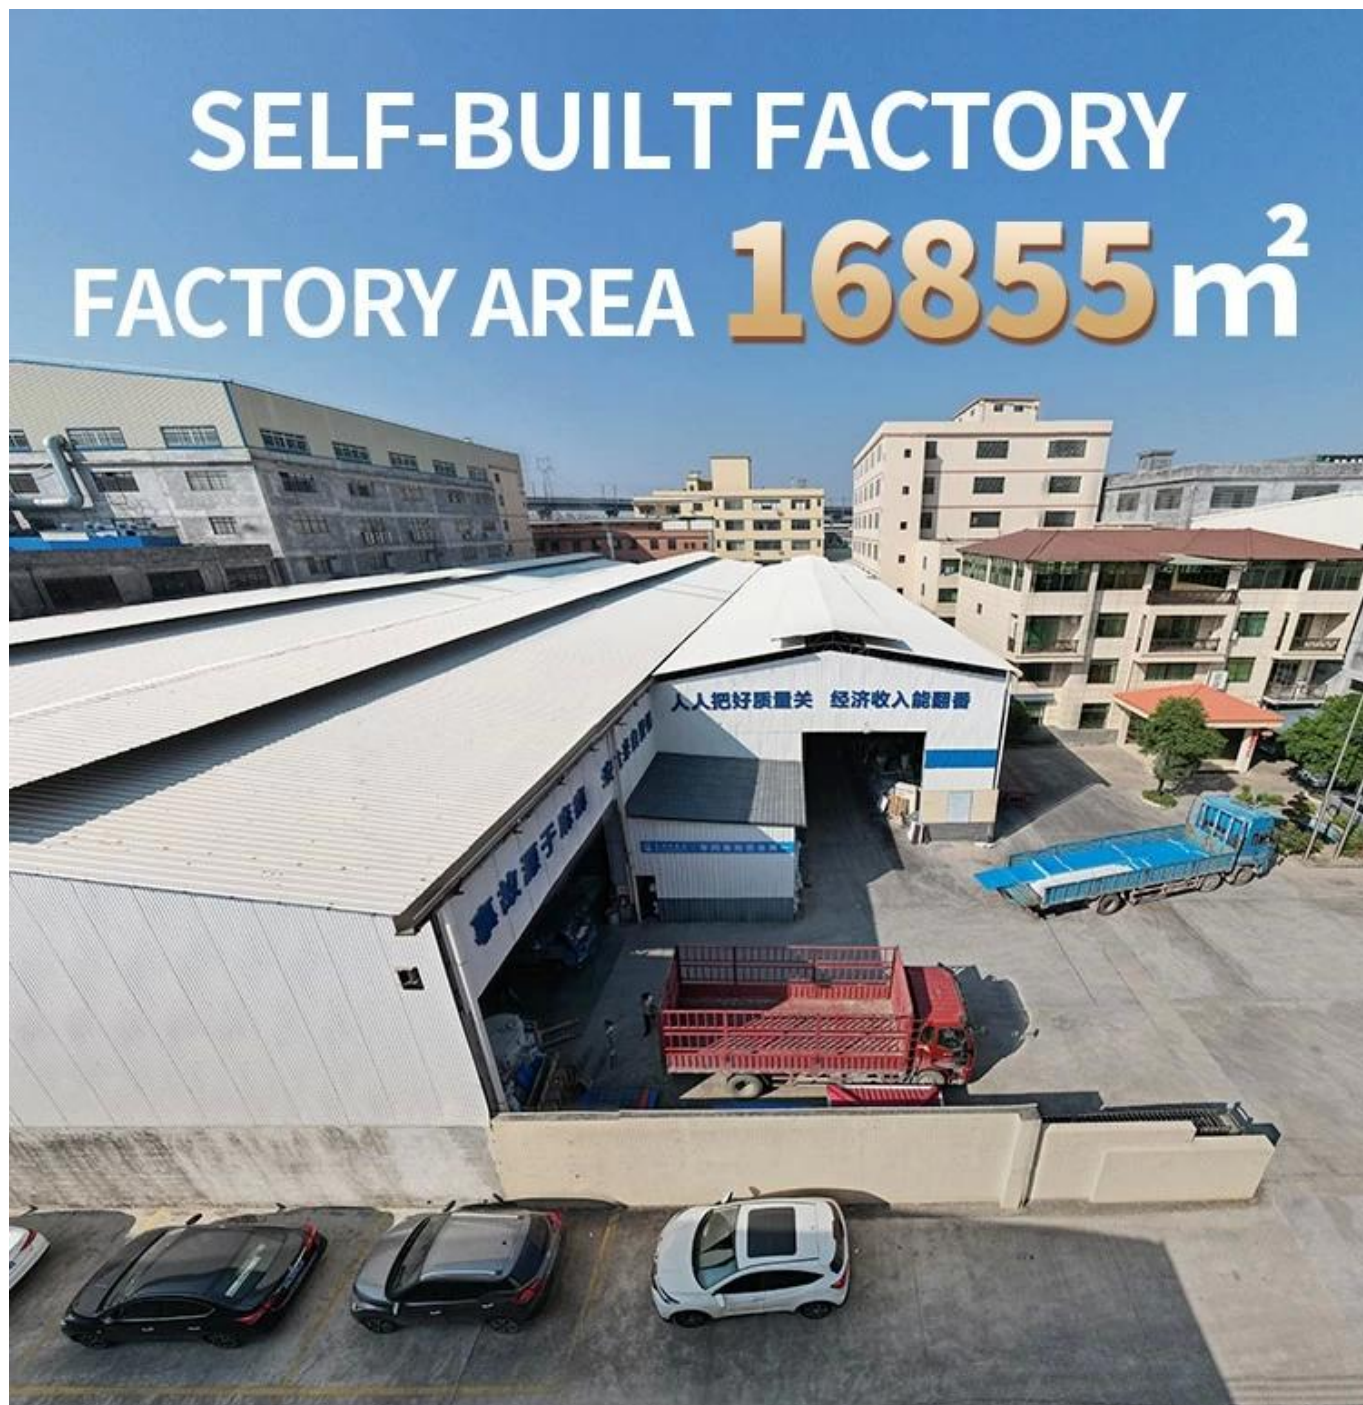

Product show

佛山市顺德区 ASA

佛山市顺德区 ASA

佛山市顺德区 ASA

15 YEARS RESIN ROOF TILE MANUFACTURER

ANNUAL OUTPUT **5913000 m²**

Advantage

**Surface asa material
Lasting Color**