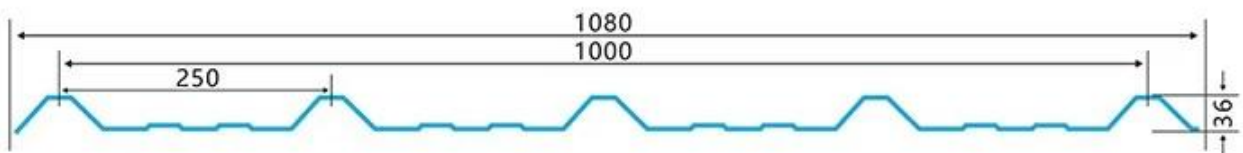

**PVC Roofing Sheet
Manufacture For 15 years**

Annual Output 5913000 m²

TYPE 840 PIT

900 TYPE HIGH WAVE (FLOWING WATER FAST)

980 TYPE HIGH WAVE

1080 TYPE HIGH WAVE

(FLOWING WATER FAST)

1130 TYPE WAVELET