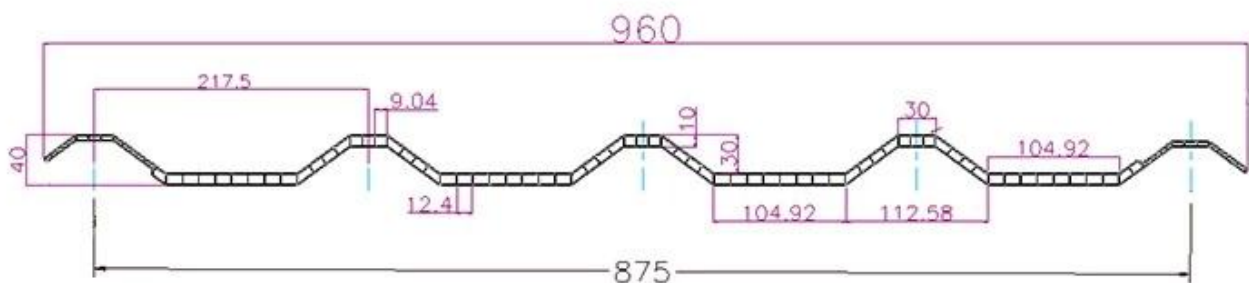

**PVC Roofing Sheet
Manufacture For 15 years**

Annual Output 5913000 m²

TYPE 840 PIT

900 TYPE HIGH WAVE (FLOWING WATER FAST)

980 TYPE HIGH WAVE

1080 TYPE HIGH WAVE

(FLOWING WATER FAST)

1130 TYPE WAVELET

1130 TYPE PIT

1100 TYPE HIGH CIRCULAR WAVE

HOLLOW ROOF TILE

Our Factory

Zhongxingcheng New Material Co., Ltd. 專業生產各種規格、各種顏色的ASA, APVC, PVC, FRP, PVC, PC

Delivery time **5 DAYS**
About **7000m²** per cabinet
About **28m³**

All new material
No recycled material

Hardness Testing

ASA Surface Thickness Test

Impact Resistance

Tensile Test

Measure product thickness
The product thickness is 2mm

Hot selling area
Central And South America
Oceania, Asia, Africa