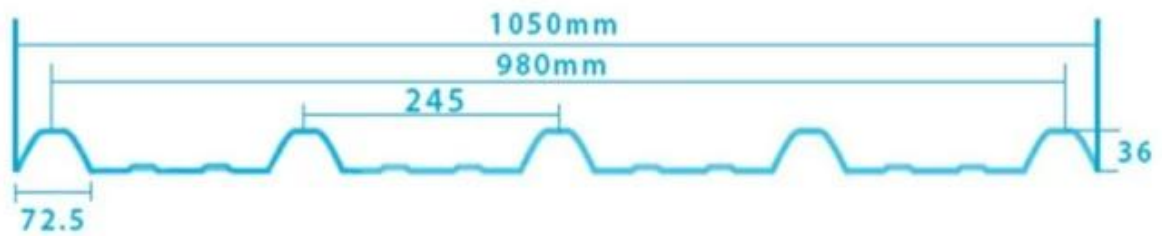

**PVC Roofing Sheet
Manufacture For 15 years**

Annual Output 5913000 m²

TYPE 840 PIT

900 TYPE HIGH WAVE (FLOWING WATER FAST)

980 TYPE HIGH WAVE

1080 TYPE HIGH WAVE

(FLOWING WATER FAST)

1130 TYPE WAVELET