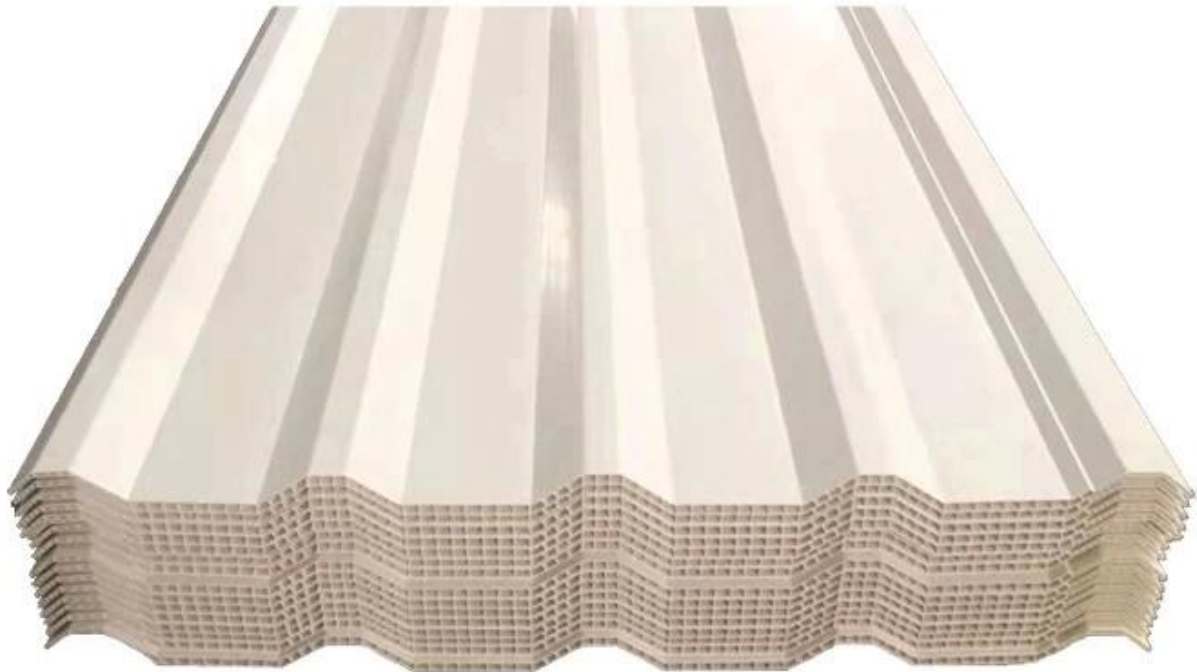

**PVC Roofing Sheet
Manufacture For 15 years**

Annual Output 5913000 m²

TYPE 840 PIT

900 TYPE HIGH WAVE (FLOWING WATER FAST)

980 TYPE HIGH WAVE

1080 TYPE HIGH WAVE

(FLOWING WATER FAST)

1130 TYPE WAVELET

1130 TYPE PIT

1100 TYPE HIGH CIRCULAR WAVE

HOLLOW ROOF TILE

Our Factory

Zhongxingcheng New Material Co., Ltd. 專業生產各種規格、各種顏色的ASA, APVC, PVC, FRP, PVC, PC

Delivery time **5 DAYS**
About **7000m²** per cabinet
About **28m³**

COLOUR

**ASA PVC ROOF SHEET
Long lasting and non fading**

Severe fading

Usage scenarios: factories
farms, chemical plants

Use scene:greenhouse,
residence,pergola

Exhibition

Certificate

Packaging