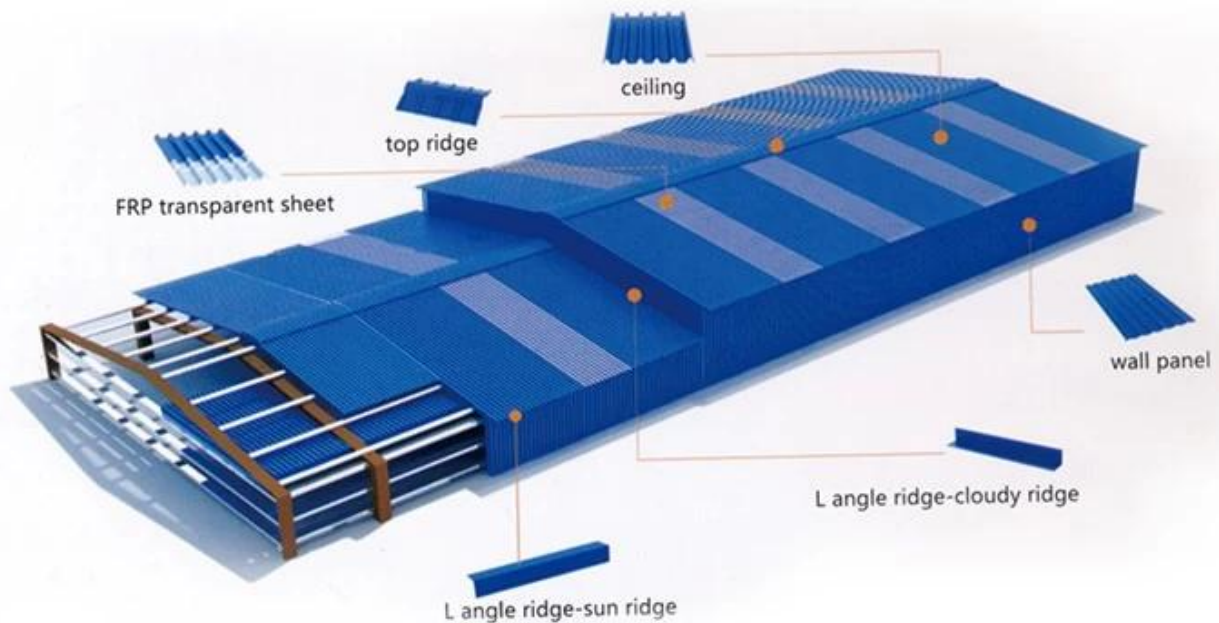

A variety of colors, optional to build different architectural styles

More colors can be customized

<Mlight yellow>

<dark blue>

<grass green>

<Beige>

Accessories and Installation Diagram

*pvc plastic waterproof cap, used with self-tapping screws to fix the tile on the skeleton