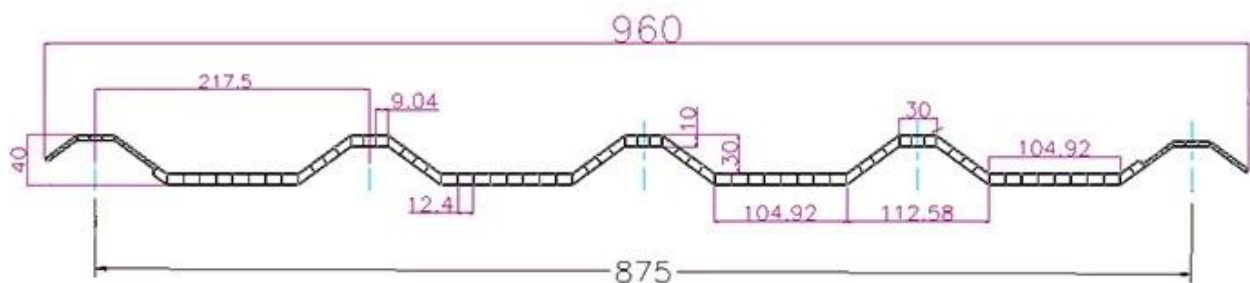

HOLLOW ROOF TILE

Our Factory

Zhongxingcheng New Material Co., Ltd. 專業生產各種規格、各種顏色的ASA、APVC、PVC、FRP、PC