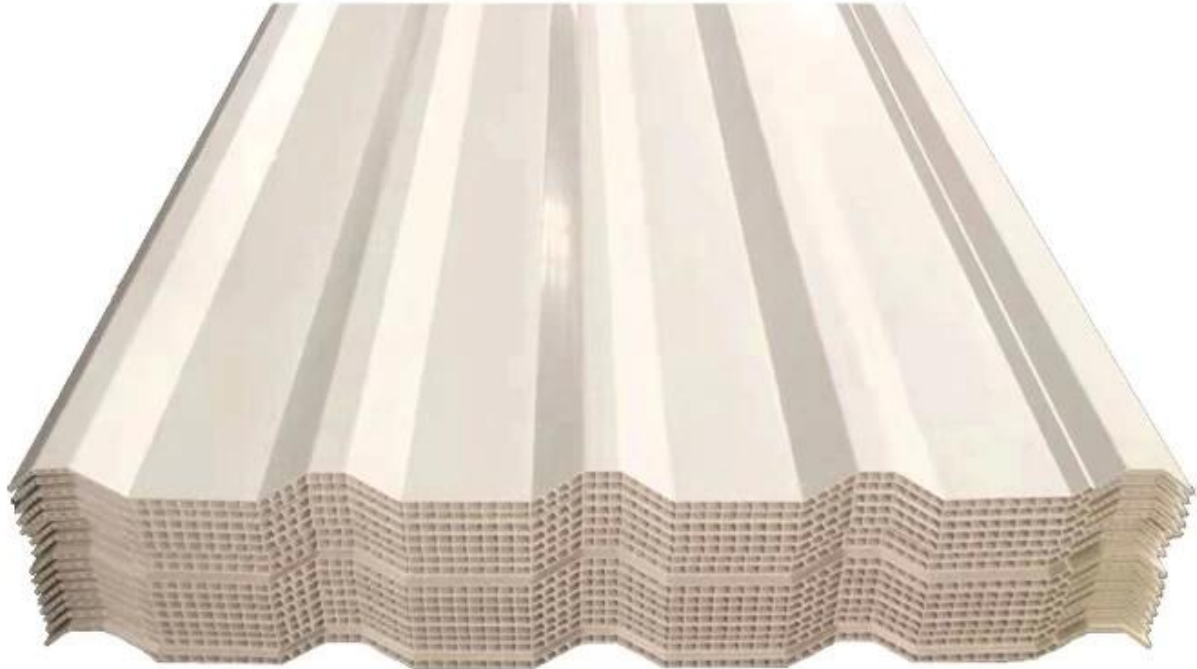

1100 TYPE HIGH CIRCULAR WAVE

HOLLOW ROOF TILE

Our Factory

Zhongxingcheng New Material Co., Ltd. 專業生產各種規格、各種顏色的ASA、APVC、PVC、FRP、PC

There are 130 employee

Delivery time **5 DAYS**
About **7000m²** per cabinet
About **28m³**

COLOUR

**ASA PVC ROOF SHEET
Long lasting and non fading**

Severe fading

Usage scenarios: factories
farms, chemical plants

Use scene:greenhouse,
residence,pergola

Exhibition

Certificate

Packaging