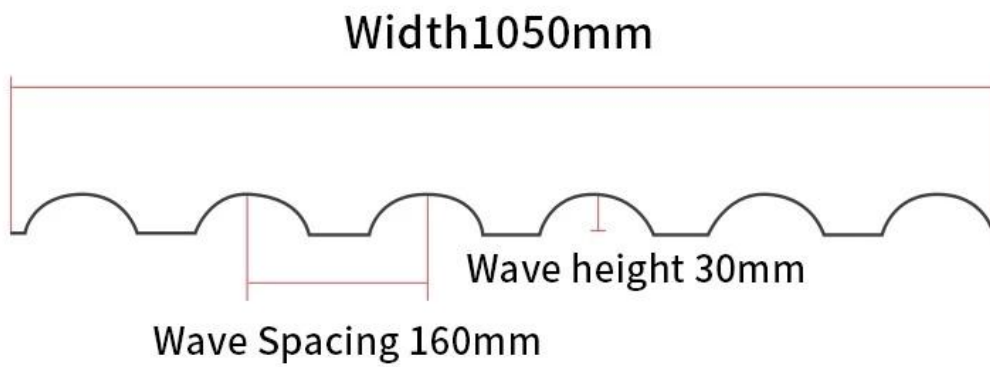

Resin tile dormer modeling design

Resin tile	Resin tile
Color	Color
Material	Material
Weight	Weight
Thickness	Thickness
Installation	Installation
Application	Application
Manufacturer	Manufacturer
Country of Origin	Country of Origin
Product Code	Product Code
Price	Price
Availability	Availability
Lead Time	Lead Time
Warranty	Warranty
Notes	Notes

Dimensional measurement method

both sides

1. Measure the dimension of the **A** top ridge.
2. Measure the dimensions of **B**
3. Measure the dimensions of **C**

Measure all the dimensions (don't forget the eaves)

four sides

1. Measure the dimension of the **B** top ridge.
2. Measure the dimensions of ramp **A**
3. Measure the width of **C**
4. Measure the dimensions of the **D** diagonal ridge.
5. Measure the dimensions of ramp **E**
6. Measure the width of **F**