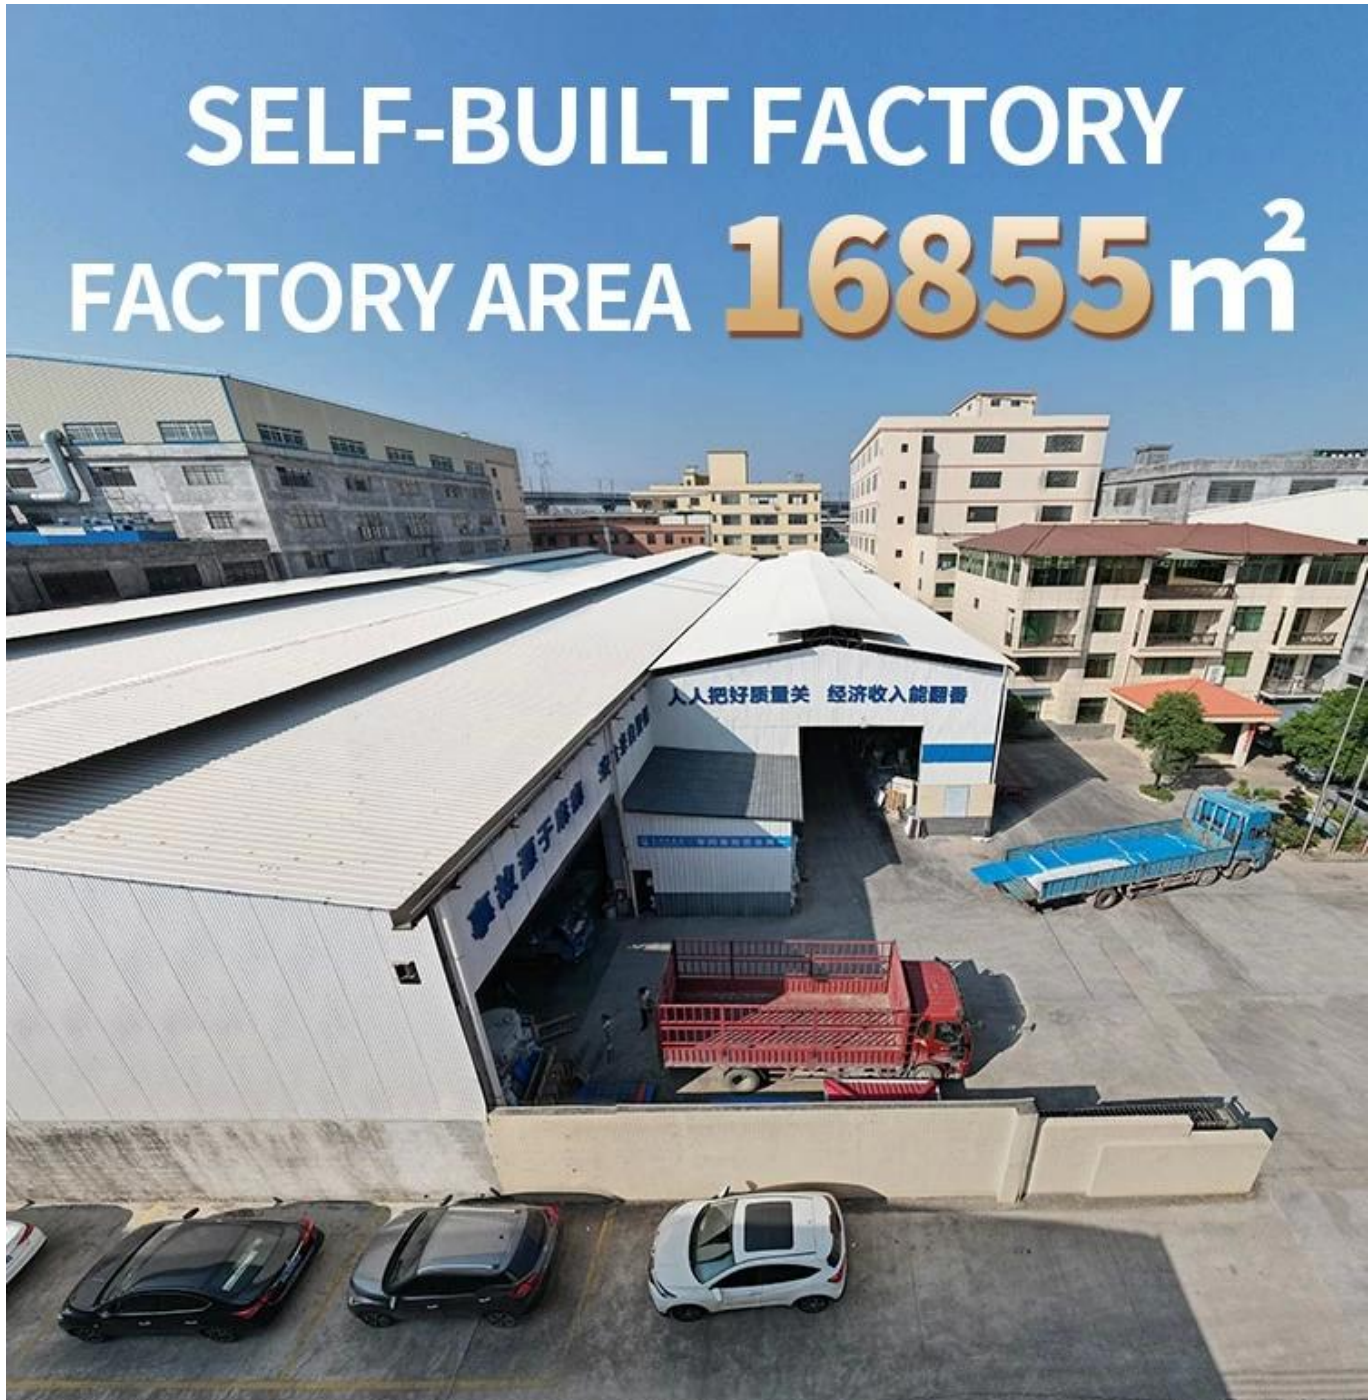

# 15 YEARS RESIN ROOF TILE MANUFACTURER

ANNUAL OUTPUT **5913000 m<sup>2</sup>**