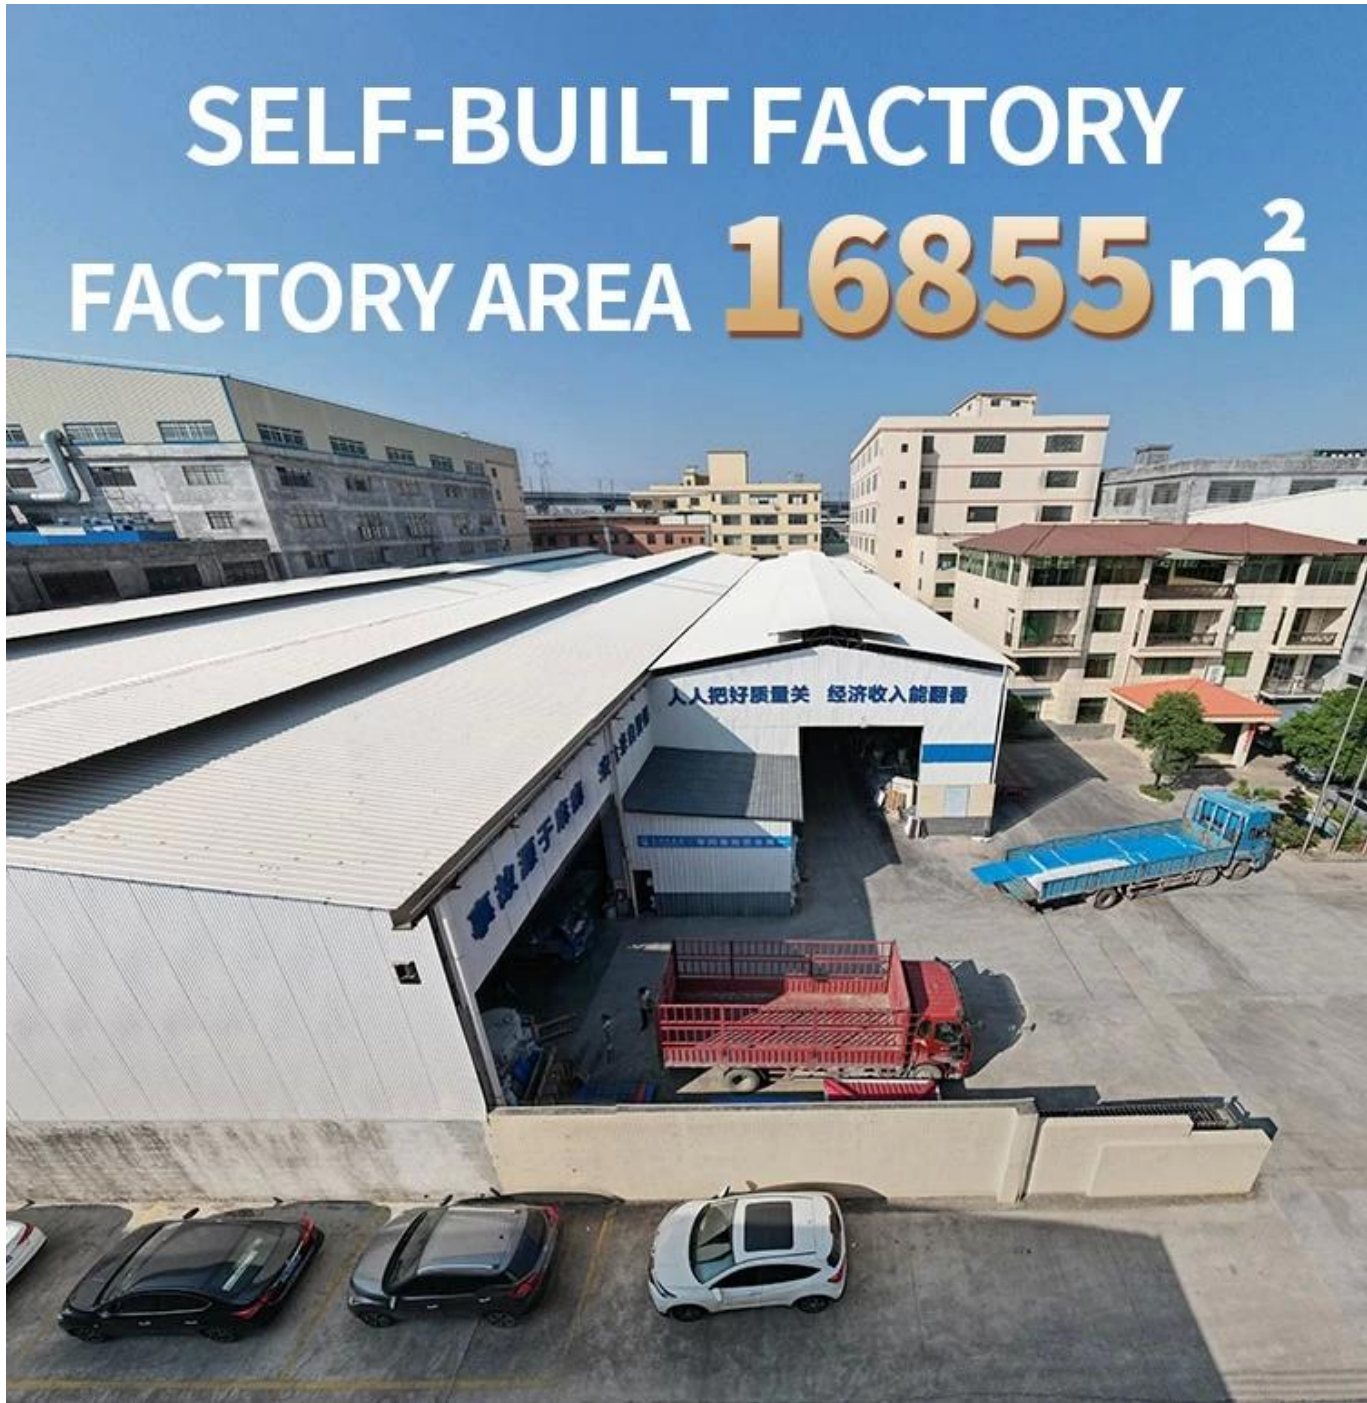

Product show

ASA Foshan ASA

ASA

15 YEARS RESIN ROOF TILE MANUFACTURER

ANNUAL OUTPUT **5913000 m²**

Advantage

**Surface asa material
Lasting Color**

Fire Proof Grade B1