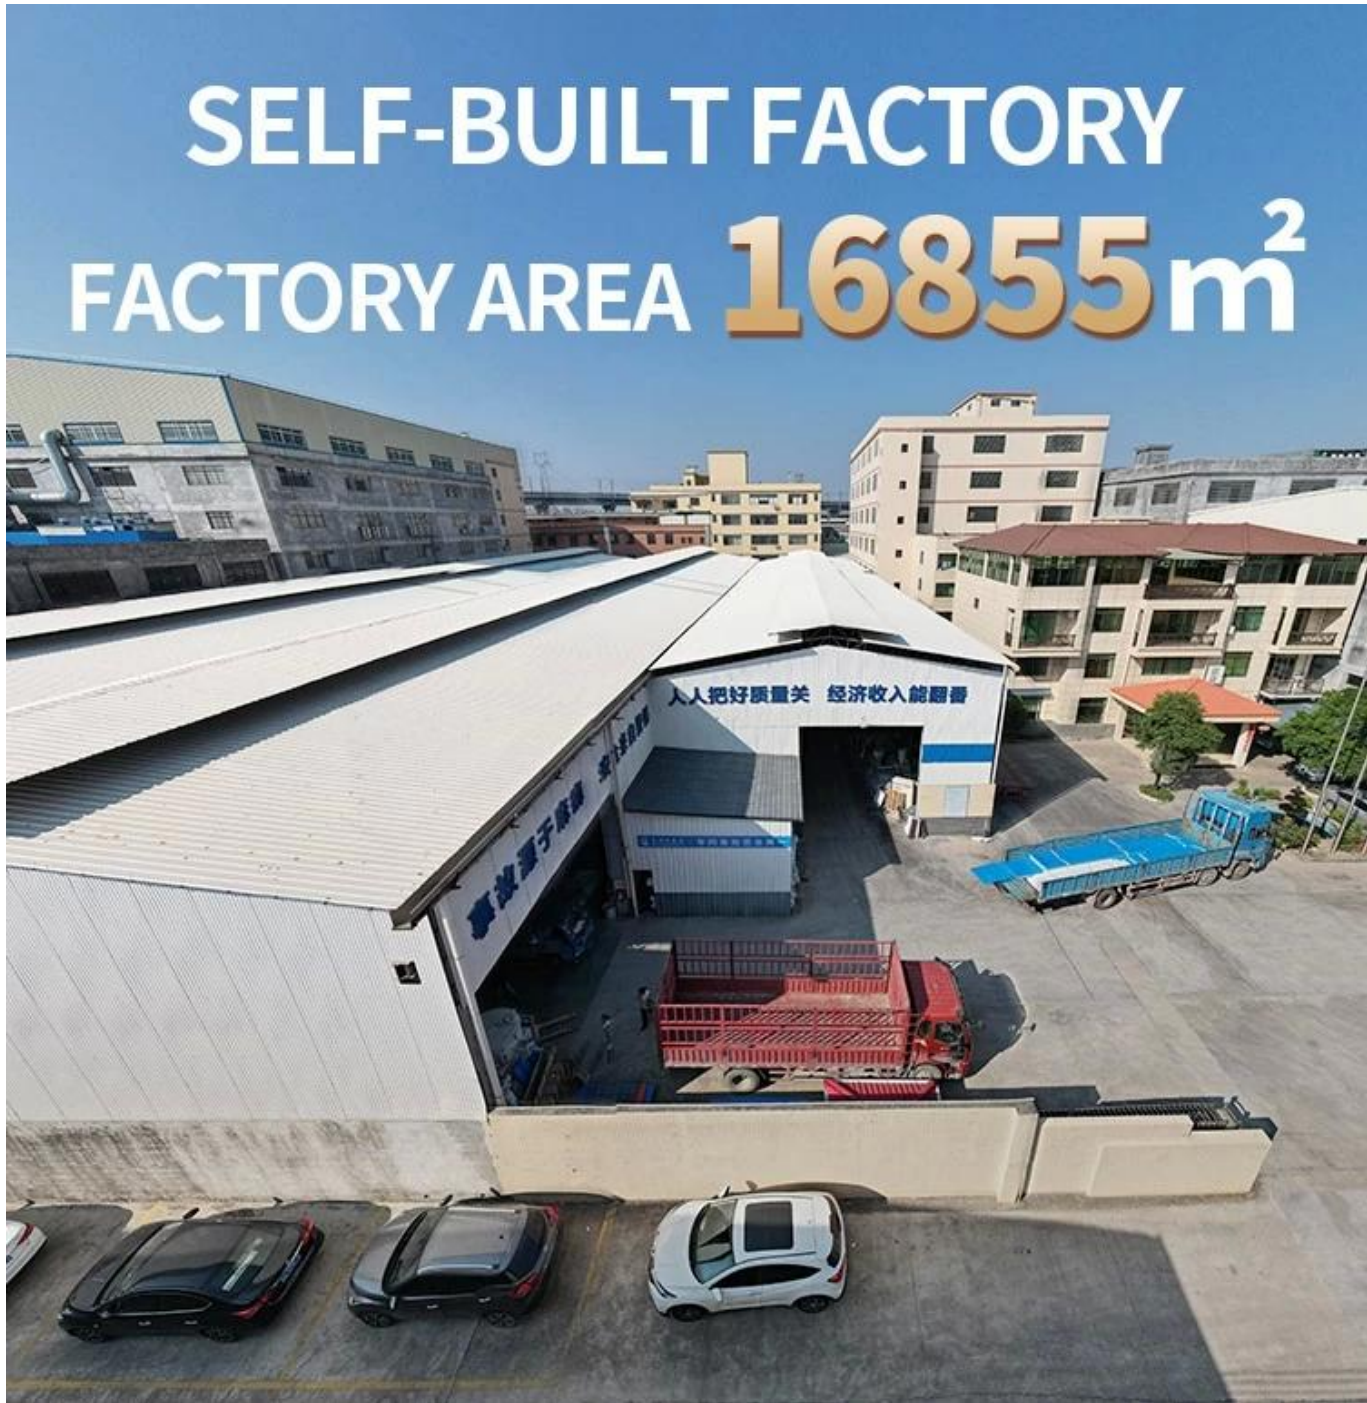

Product show

佛山市顺德区龙江镇 ASA
ASA

ZXC PVC

15 YEARS RESIN ROOF TILE MANUFACTURER

ANNUAL OUTPUT **5913000 m²**

XXXXXXXXXXXXXXXXXX	XXXXXXXXXXXXXXXXXXXXXXXXXXXXXXXXXXXX
XXXXXX	ZXC
XXXXXXXXXXXXXXXXXX	XXXXXXXXXXXXXXXXXXXXXXXXXXXXXXXXXXXX(XXXXXXXXXXXXXXXXXX)
XXXXXX	XXXXXXXXXXXXXXXXXXXXXXXXXXXXXXXXXXXX, XXXXXXXXXXXXXXXXXXXXXXXXXXXXX, XXXXXXXXXXXXXXXXXXXXX, XXXXXXXXXXXXXXXXXXXXX
XXXXXXXXXXXX	25 ㎡
XXXXXXXXXXXX	ISO9001 / XXXXXXXXXXXXX / CE
XXXXXXXXXXXXXXXXXX	1x20GP XXXXXXXXXXXXX 6 ㎡, 1x40GP XXXXXXXXXXXXX 7 ㎡
XXXXXXXXXXXXXXXXXX	219 ㎡
XXXXXXXXXXXXXXXXXX	1,050 ㎡
XXXXXXXXXXXXXXXXXXXXXXXXXXXXXXXXXXXX	960 ㎡
XXXXXX	2.3 ㎡ / 2.5 ㎡ / 2.8 ㎡ / 3.0 ㎡
XXXXXX	XXXXXXXXXXXXXXXXXXXXXXXXXXXX
XXXXXXXXXXXXXXXXXXXX	160 ㎡
XXXXXXXXXXXXXXXXXXXX	30 ㎡