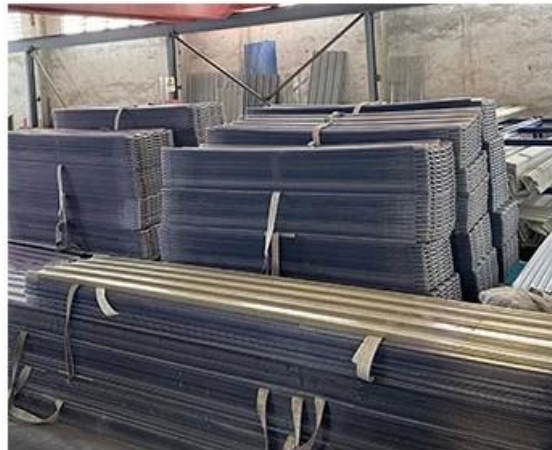

Our Factory

Zhongxingcheng New Material Co., Ltd. 佛山市南海区 Foshan City, Nanhai District China
ASA,
APVC, PVC, PVC, PVC, FRP, PVC, PC

FACTORY REAL SHOT DISPLAY

Professional production to do every step

Sampling and testing each batch of products to ensure quality