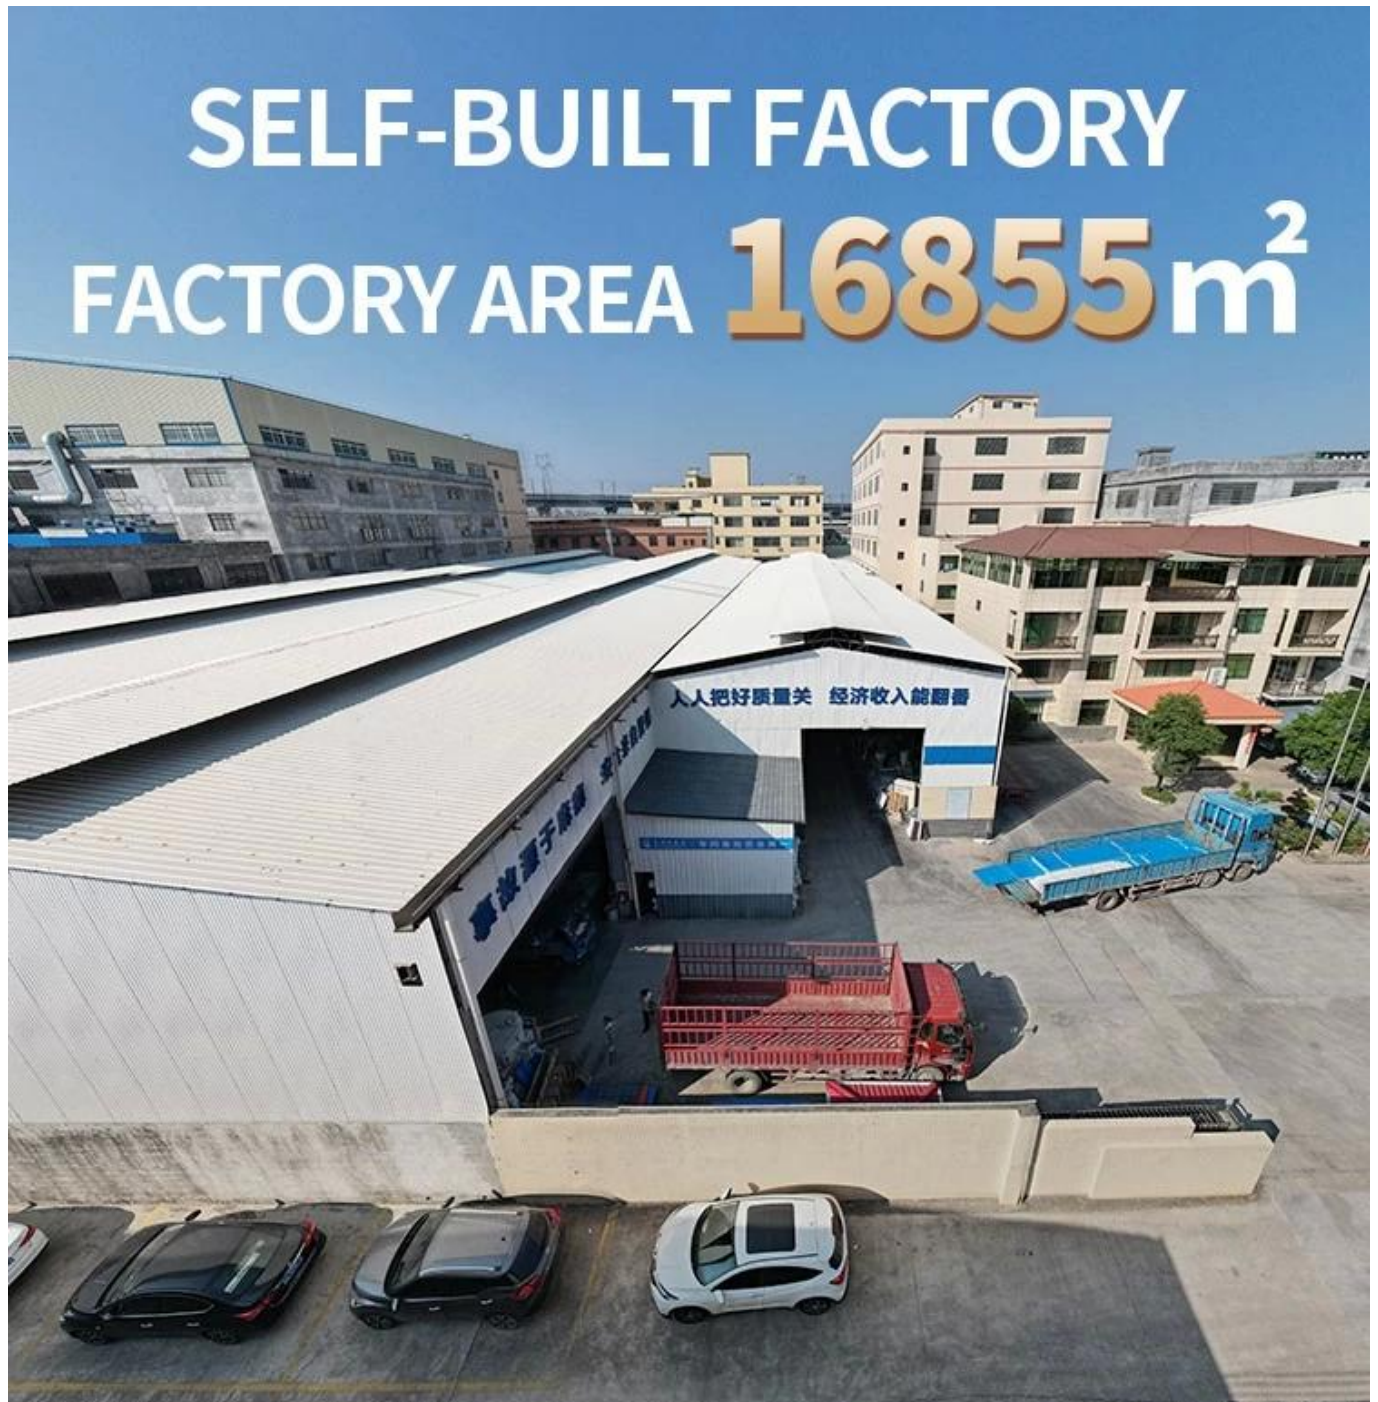

Product show

ASA
ASA

15 YEARS RESIN ROOF TILE MANUFACTURER

ANNUAL OUTPUT **5913000 m²**

Advantage

**Surface asa material
Lasting Color**

Fire Proof Grade B1

**Easy and Quick
Installation**