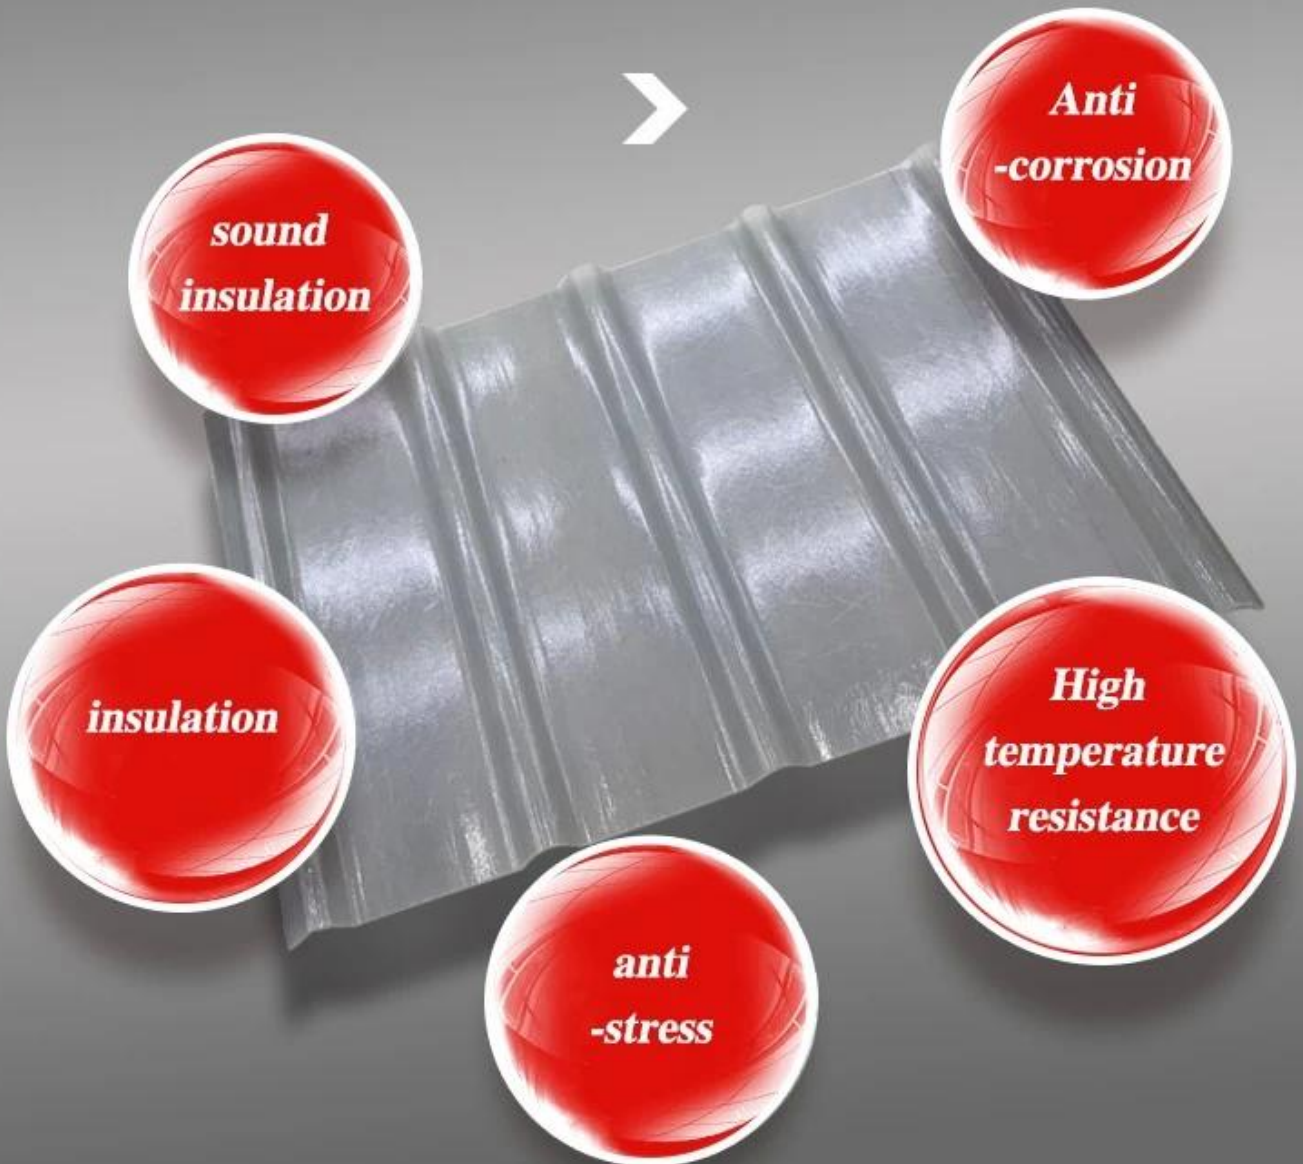

SIX REASONS TO CHOOSE US

“

Iron tiles can be directly covered

*sound
insulation*

*Anti
-corrosion*

insulation

*High
temperature
resistance*

*anti
-stress*