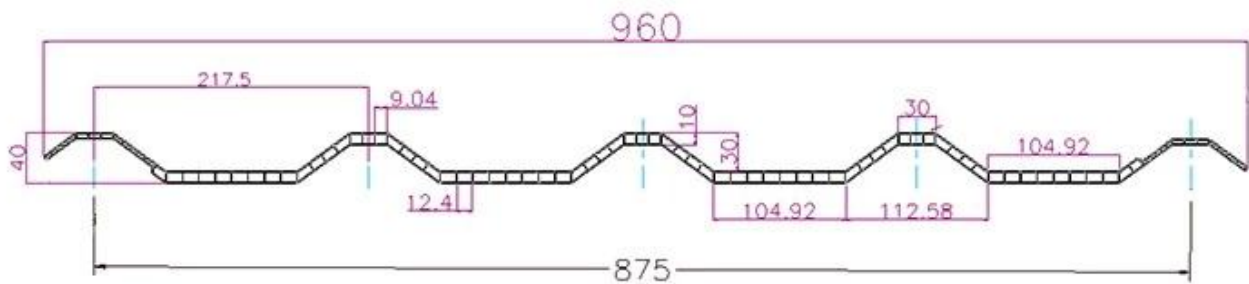

HOLLOW ROOF TILE

Our Factory

Zhongxingcheng New Material Co., Ltd. 專業生產各種規格、各種顏色的ASA, APVC, PVC, FRP, PVC, PC