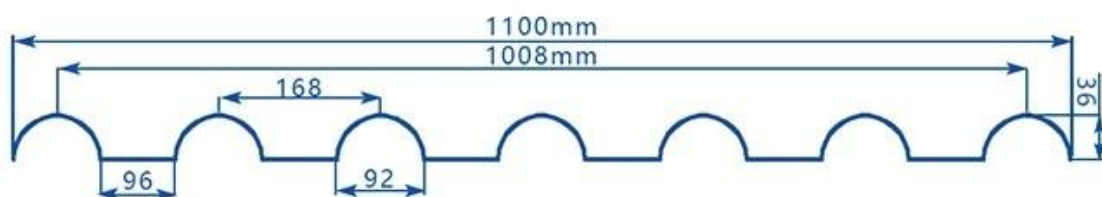

1100 TYPE HIGH CIRCULAR WAVE