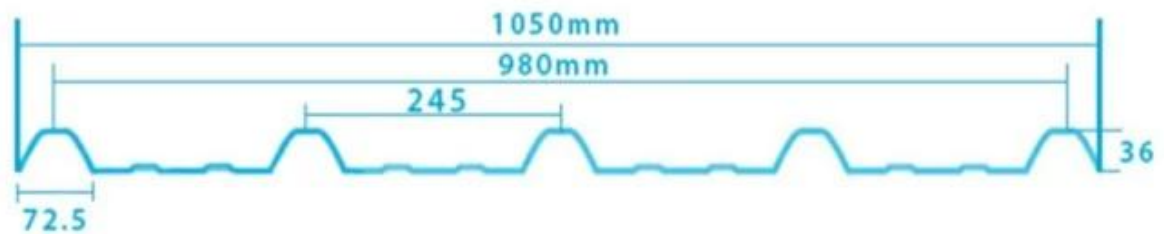

**PVC Roofing Sheet
Manufacture For 15 years**

Annual Output 5913000 m²

TYPE 840 PIT

900 TYPE HIGH WAVE (FLOWING WATER FAST)

980 TYPE HIGH WAVE

1080 TYPE HIGH WAVE

(FLOWING WATER FAST)

1130 TYPE WAVELET