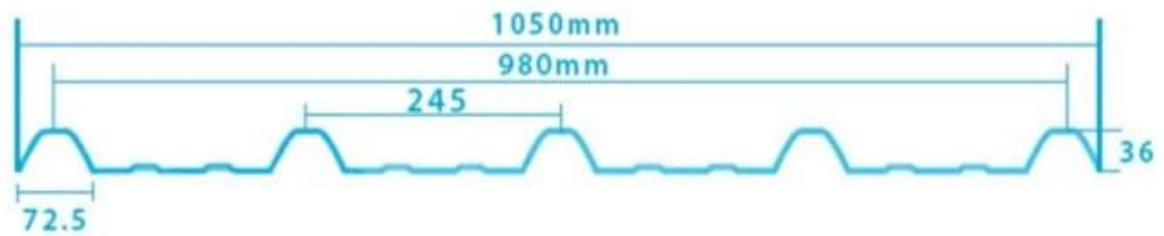

**PVC Roofing Sheet
Manufacture For 15 years**

Annual Output 5913000 m²

TYPE 840 PIT

900 TYPE HIGH WAVE (FLOWING WATER FAST)

980 TYPE HIGH WAVE

1080 TYPE HIGH WAVE

(FLOWING WATER FAST)

1130 TYPE WAVELET