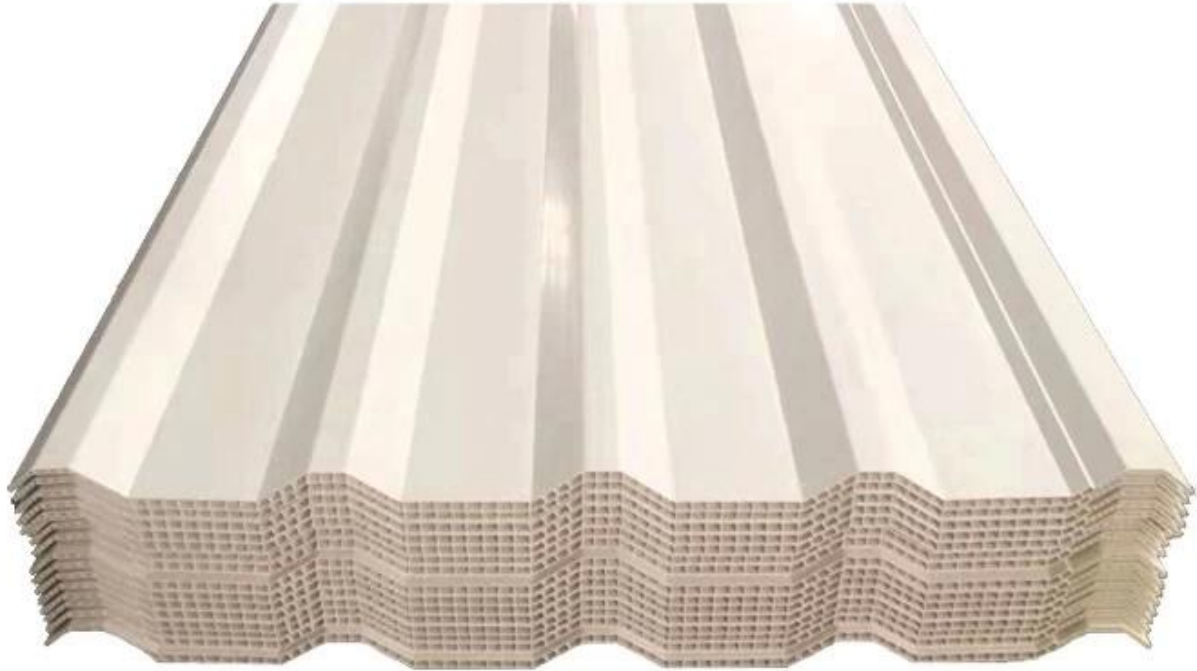

**PVC Roofing Sheet
Manufacture For 15 years**

Annual Output 5913000 m²

TYPE 840 PIT

900 TYPE HIGH WAVE (FLOWING WATER FAST)

980 TYPE HIGH WAVE

1080 TYPE HIGH WAVE

(FLOWING WATER FAST)

1130 TYPE WAVELET

1130 TYPE PIT

1100 TYPE HIGH CIRCULAR WAVE

HOLLOW ROOF TILE

Our Factory

Zhongxingcheng New Material Co., Ltd. 專業生產各種規格、各種顏色的ASA, APVC, PVC, FRP, PVC, PC

Delivery time **5 DAYS**
About **7000m²** per cabinet
About **28m³**

COLOUR

**ASA PVC ROOF SHEET
Long lasting and non fading**

Severe fading

Usage scenarios: factories
farms, chemical plants

Use scene:greenhouse,
residence,pergola

Exhibition

Certificate

Packaging