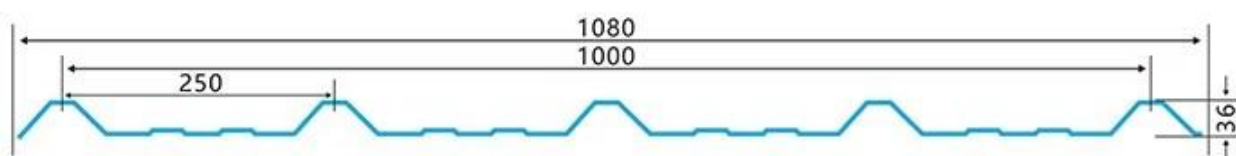

**PVC Roofing Sheet
Manufacture For 15 years**

Annual Output 5913000 m²

TYPE 840 PIT

900 TYPE HIGH WAVE (FLOWING WATER FAST)

980 TYPE HIGH WAVE

1080 TYPE HIGH WAVE

(FLOWING WATER FAST)

1130 TYPE WAVELET