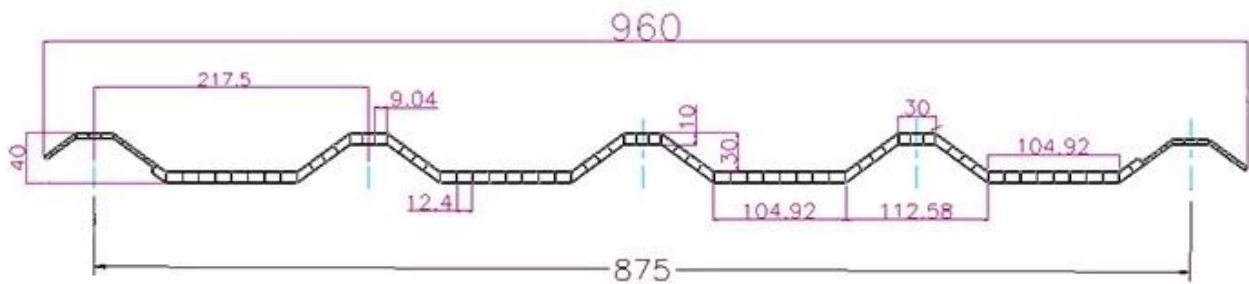

**PVC Roofing Sheet
Manufacture For 15 years**

Annual Output 5913000 m²

TYPE 840 PIT

900 TYPE HIGH WAVE (FLOWING WATER FAST)

980 TYPE HIGH WAVE

1080 TYPE HIGH WAVE

(FLOWING WATER FAST)

1130 TYPE WAVELET

1130 TYPE PIT

1100 TYPE HIGH CIRCULAR WAVE

HOLLOW ROOF TILE

Our Factory

Zhongxingcheng New Material Co., Ltd. 專業生產各種規格、各種顏色的ASA, APVC, PVC, FRP, PVC, PC

Delivery time **5 DAYS**
About **7000m²** per cabinet
About **28m³**

All new material
No recycled material

Hardness Testing

ASA Surface Thickness Test

Impact Resistance

Tensile Test

Measure product thickness
The product thickness is 2mm

Hot selling area
Central And South America
Oceania, Asia, Africa