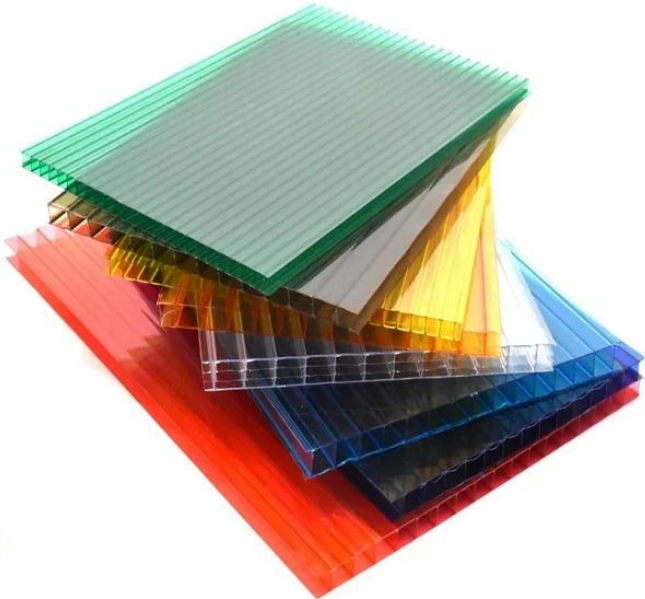

Product show

SUN Sheet

物料名称:	PC
规格:	3.0mm, 6.0mm, 8.0mm
颜色:	透明, 绿色, 黄色, 蓝色, 红色, 灰色
厚度:	3.0mm, 6.0mm, 8.0mm
宽度:	920mm
长度:	840mm
重量:	700~800g
用途:	建筑, 工业, 农业, 交通
产地:	中国

本公司专业生产各种规格、颜色的PC板，广泛应用于建筑、工业、农业、交通等领域。

Recycled materials, dull color, easy
to have black spots in appearance
very short life.

Brand new material, good
plasticization, long service life

Recyclable material, reduced
toughness, many impurities,
easy to break