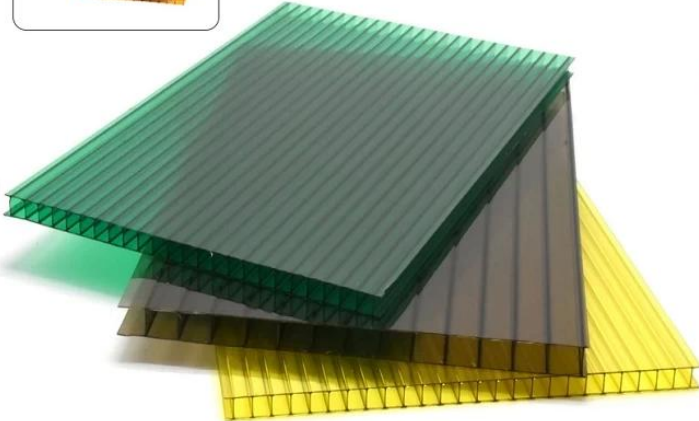

Product show

SUN Sheet

物料名称:	PC
规格:	3.0mm, 6.0mm, 8.0mm
颜色:	透明, 绿色, 黄色, 蓝色, 红色, 灰色
厚度:	3.0mm, 6.0mm, 8.0mm
宽度:	920mm
长度:	840mm
重量:	700~800g
用途:	建筑, 工业, 农业, 交通
产地:	中国

本公司专业生产各种规格、颜色的PC板，广泛应用于建筑、工业、农业、交通等领域。

Recycled materials, dull color, easy
to have black spots in appearance
very short life.

Brand new material, good
plasticization, long service life

Recyclable material, reduced
toughness, many impurities,
easy to break

ASA surface thickness 0.1~0.15mm
does not foam and does not fall off

The thickness of the surface layer of
the film is 0.05~0.1mm, which is
easy to blister and fall off

Exhibition

Certificate

Security sense of authoritative testing