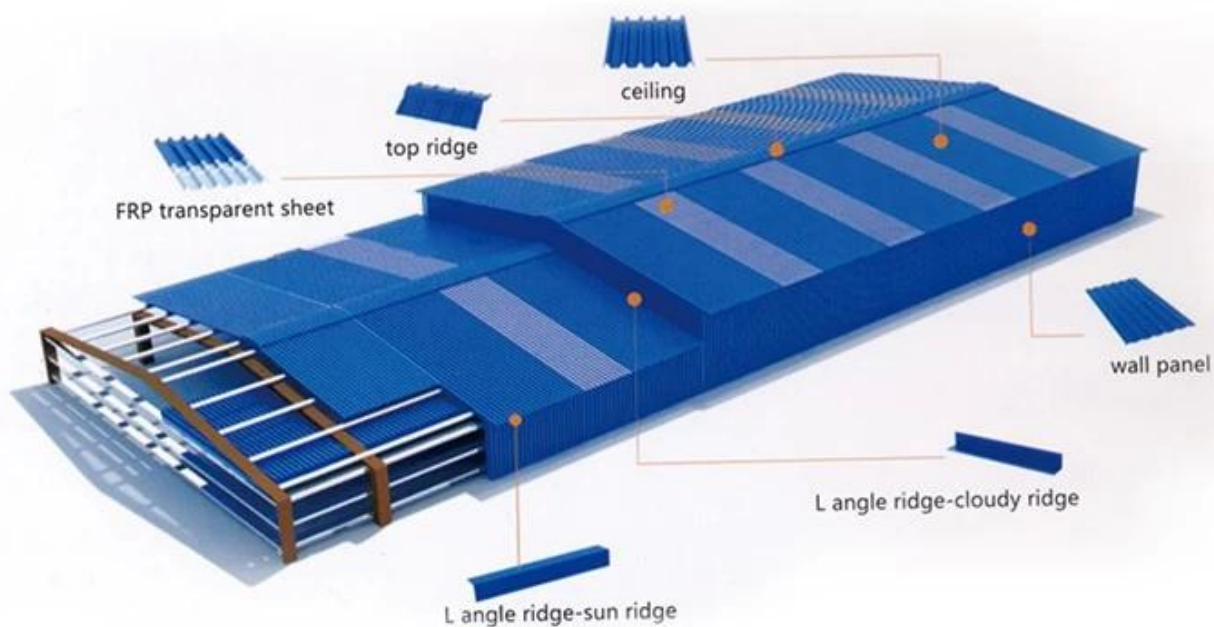

# Accessories and Installation Diagram

\*pvc plastic waterproof cap, used with self-tapping screws to fix the tile on the skeleton