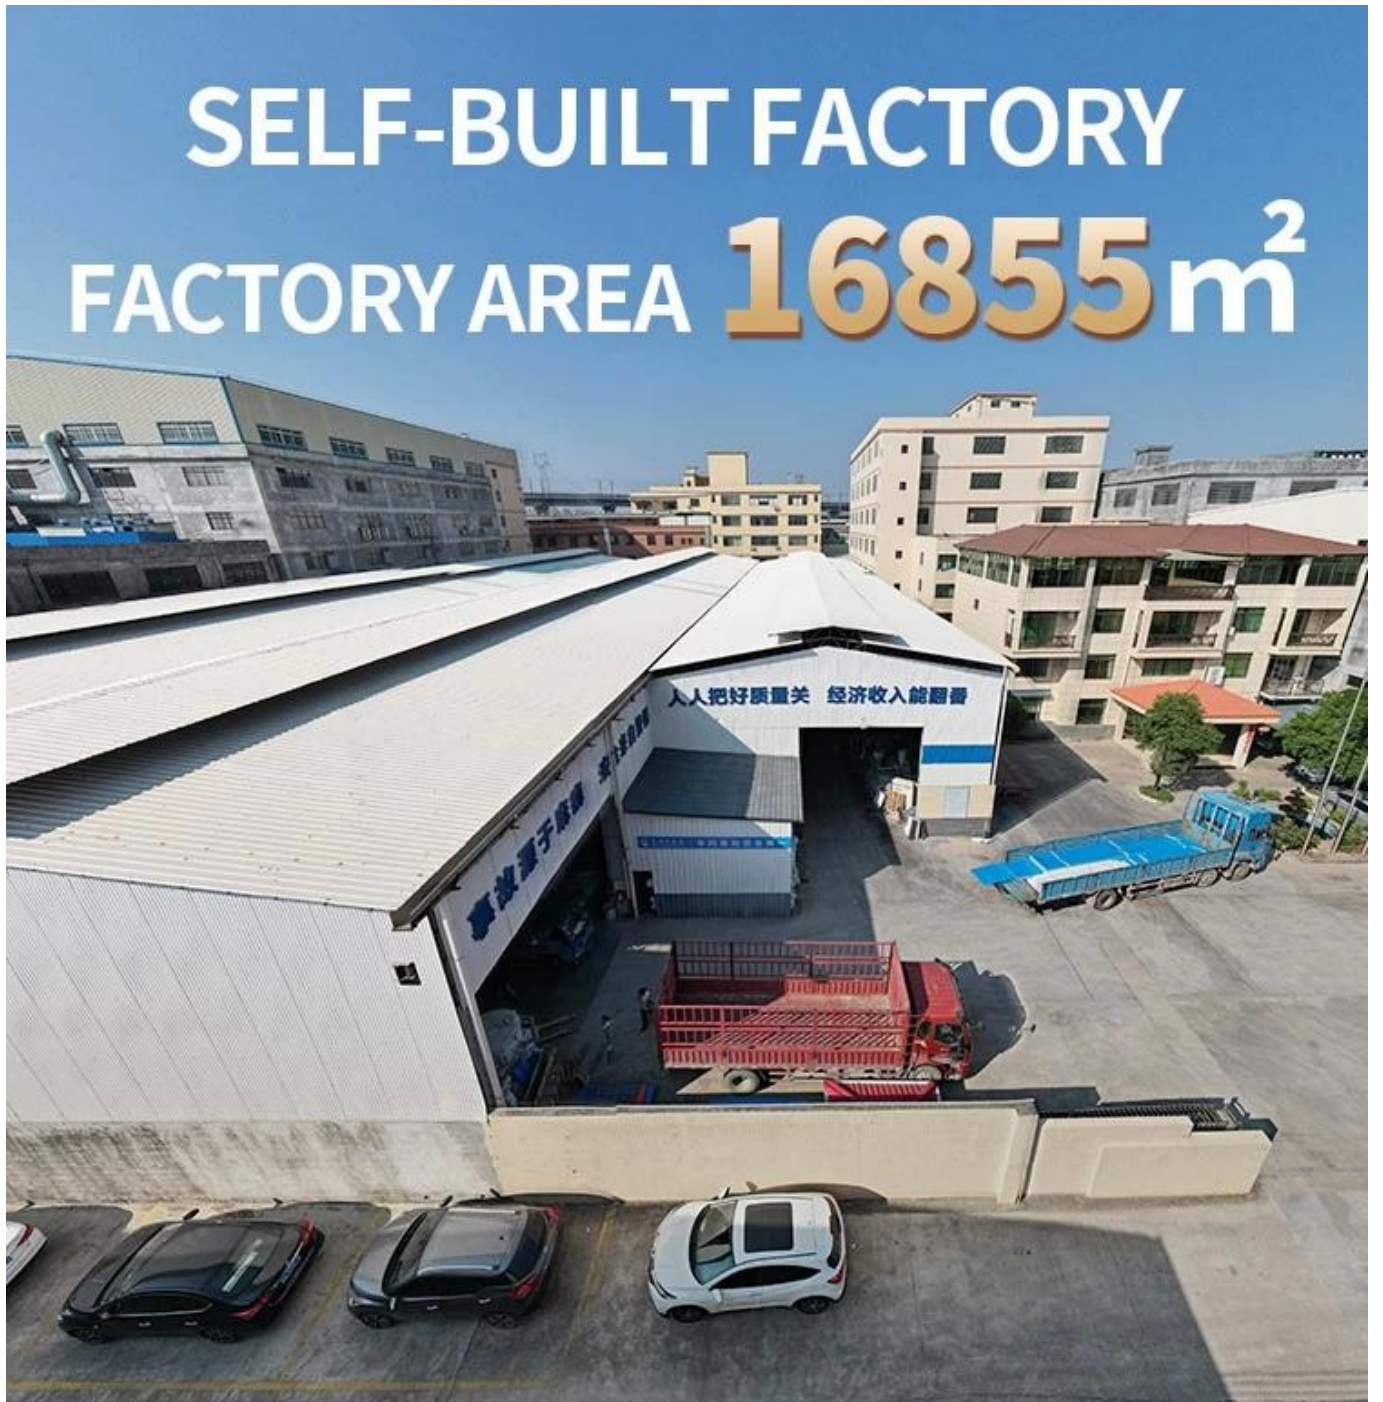

Product show

佛山 ASA
ASA

ZXC upvc

15 YEARS RESIN ROOF TILE MANUFACTURER

ANNUAL OUTPUT **5913000 m²**

Advantage

**Surface asa material
Lasting Color**

Fire Proof Grade B1