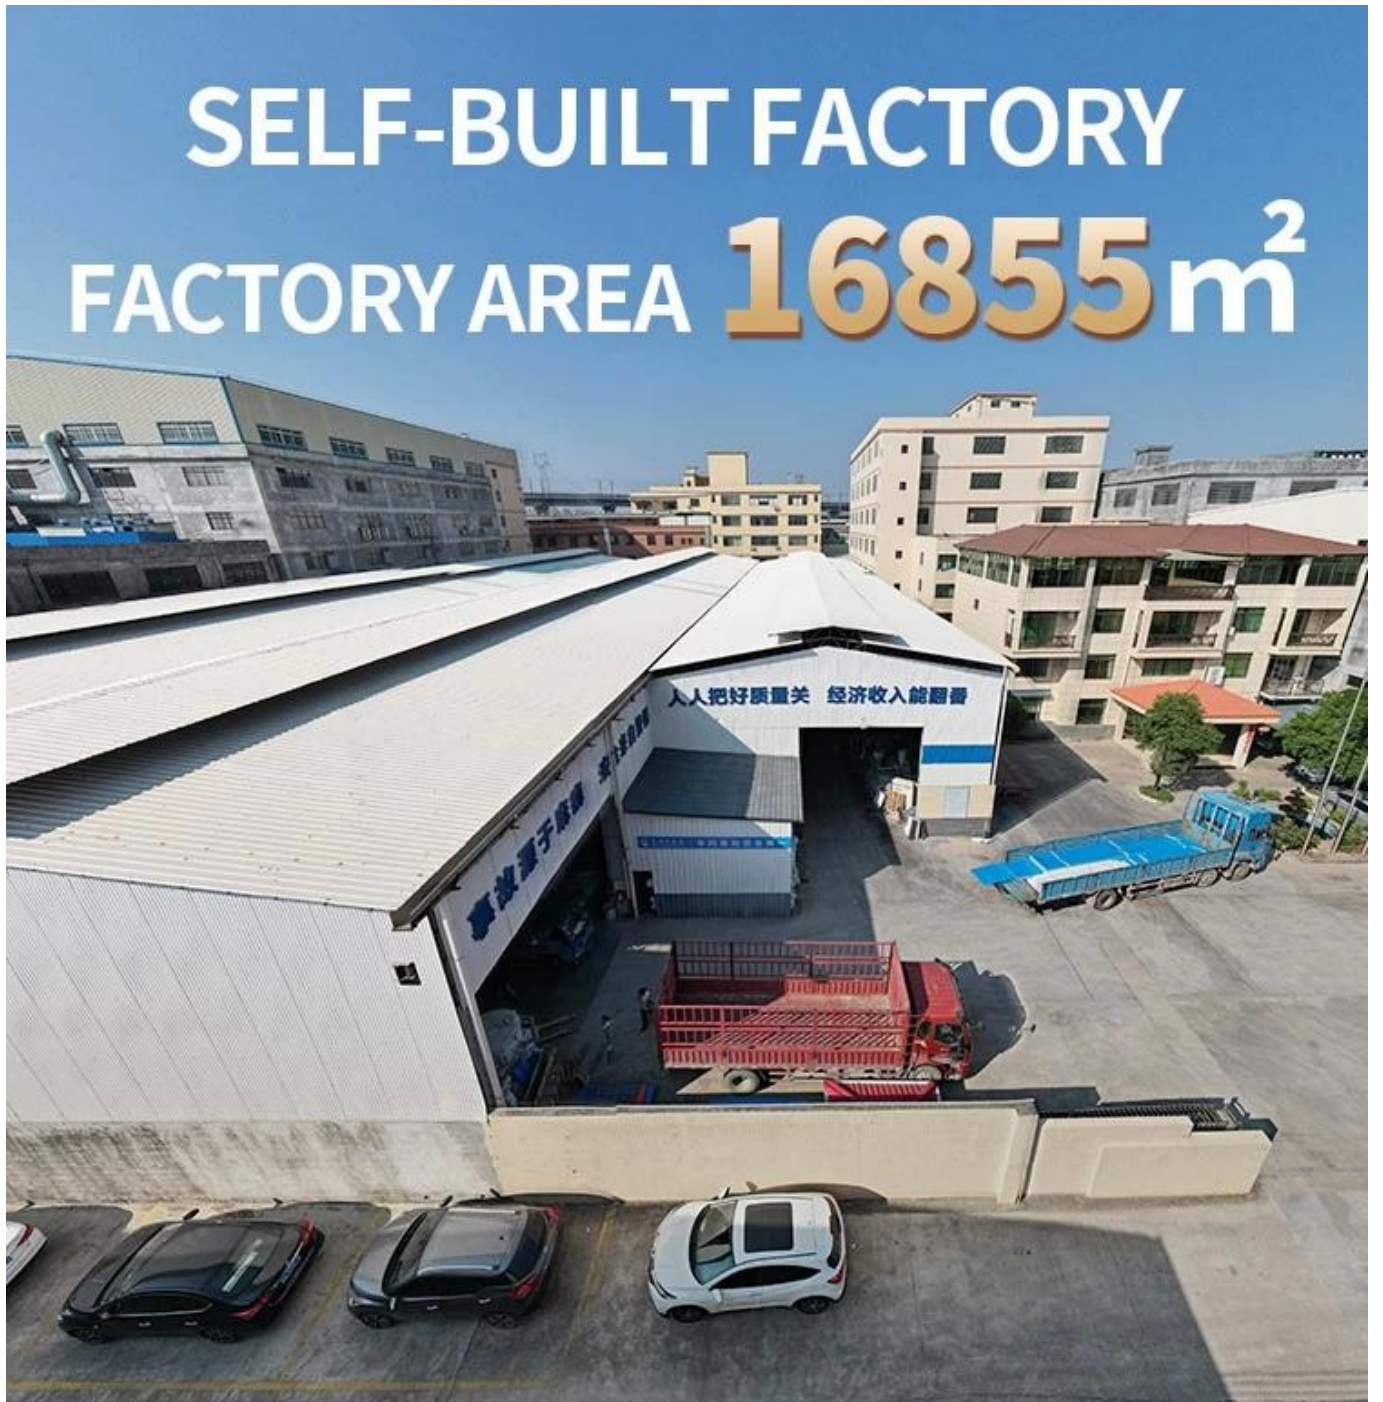

# 15 YEARS RESIN ROOF TILE MANUFACTURER

ANNUAL OUTPUT **5913000 m<sup>2</sup>**

# Our Factory

Zhongxingcheng New Material Co., Ltd. 专业生产各种规格 ASA, APVC, PVC, FRP, PVC, PC

工厂地址：浙江省宁波市北仑区

There are **130** employee

**HARDNESS TESTING**

**ASA SURFACE THICKNESS TEST**

**IMPACT RESISTANCE**

**TENSILE TEST**