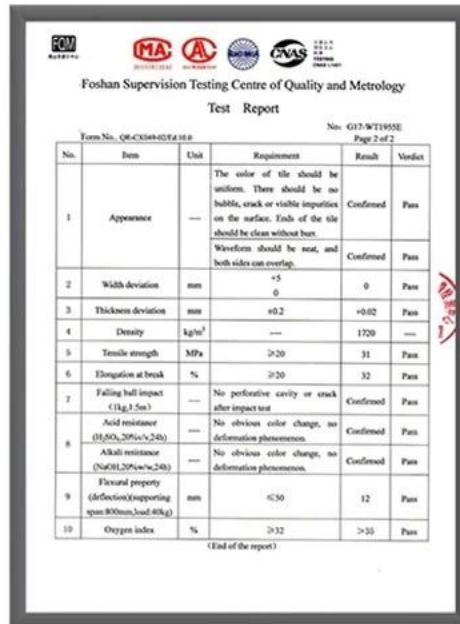

DELIVERY TIME 5 DAYS

**ABOUT 6000M2 PER CABINET
ABOUT 28M3**

**"ALL NEW MATERIAL
NO RECYCLED MATERIAL"**

Exhibition

Certificate

Packaging

Export area
Nearly 50 countries

FAQ