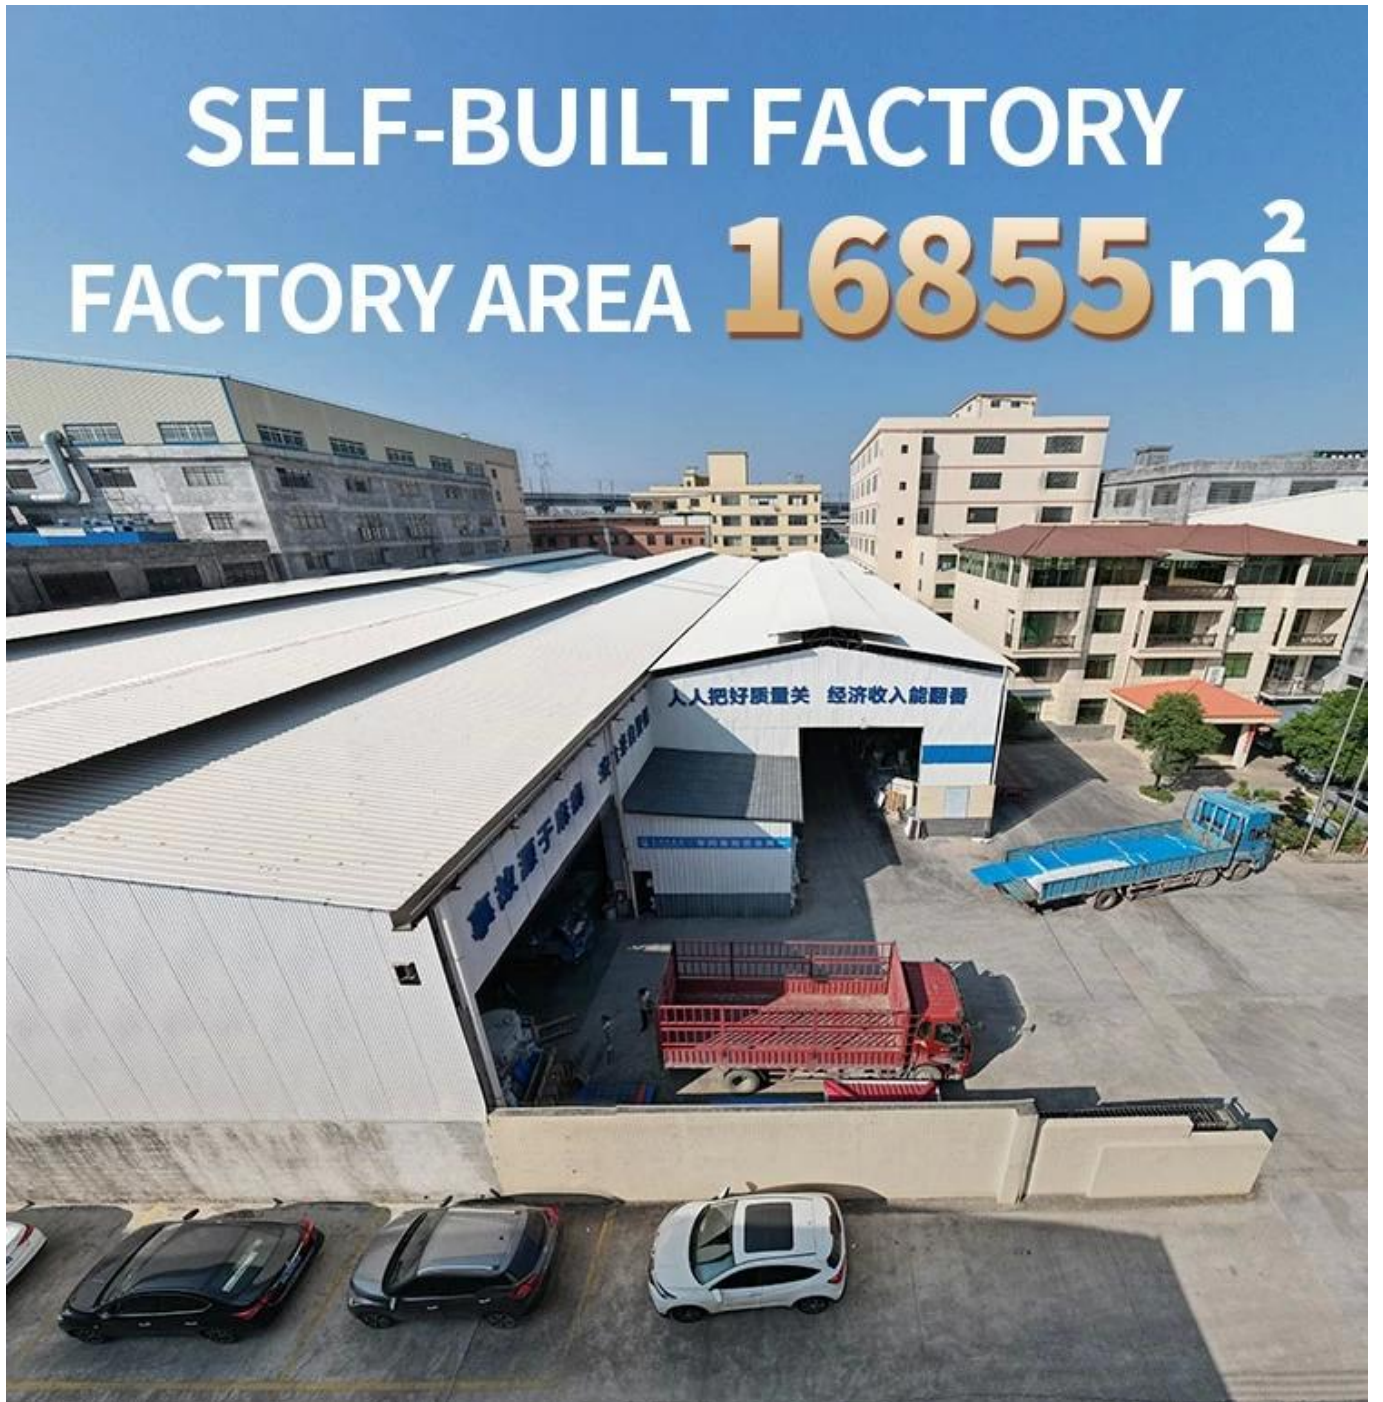

Product show

佛山 ASA
ASA

ZXC

15 YEARS RESIN ROOF TILE MANUFACTURER

ANNUAL OUTPUT **5913000 m²**

Advantage

**Surface asa material
Lasting Color**

Fire Proof Grade B1