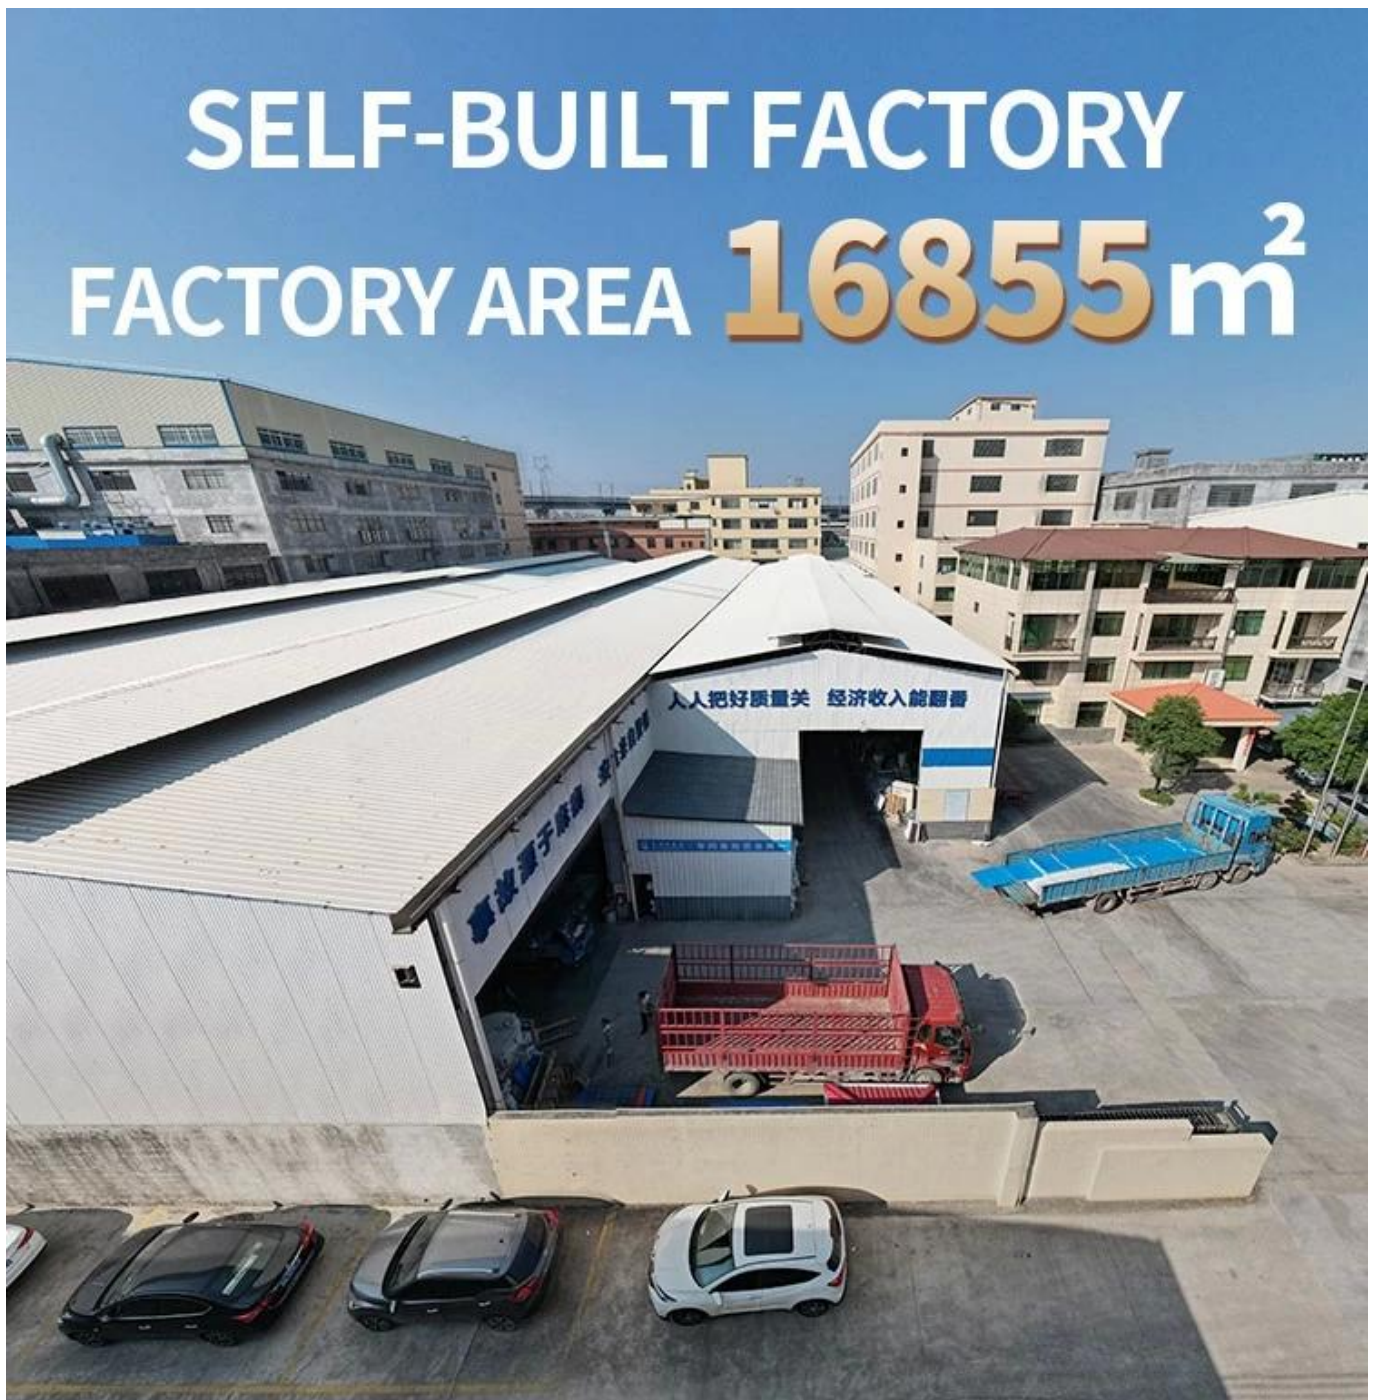

Product show

Foshan ZXC ASA Synthetic Resin Roofing Tile is a new type of roofing material produced by advanced coextrusion technology and special molding process using ultra-high weathering engineering resin ASA.

ZXC [synthetic roof tiles factory china](#) , Welcome to contact us to discuss long-term cooperation in detail.

15 YEARS RESIN ROOF TILE MANUFACTURER

ANNUAL OUTPUT **5913000 m²**

Product Name	quality synthetic resin villa roof tile
Brand	ZXC
Place of Origin	Foshan city, Guangdong province, China(Mainland)
Material	Acrylonitrile Styrene acrylate copolymer, Polyvinyl chloride, Calcium powder, other chemical materials
Guarantee	25 years
Certification	ISO9001 / SGS / CE
Delivery Time	1x20GP for 6 days, 1x40GP for 7 days
Section Length	219mm
Overall Width	1050mm
Effective Width	960mm
Thickness	2.3mm / 2.5mm / 2.8mm / 3.0mm
Length	Must be a multiple of section
Wave Spacing	160mm
Wave Height	30mm