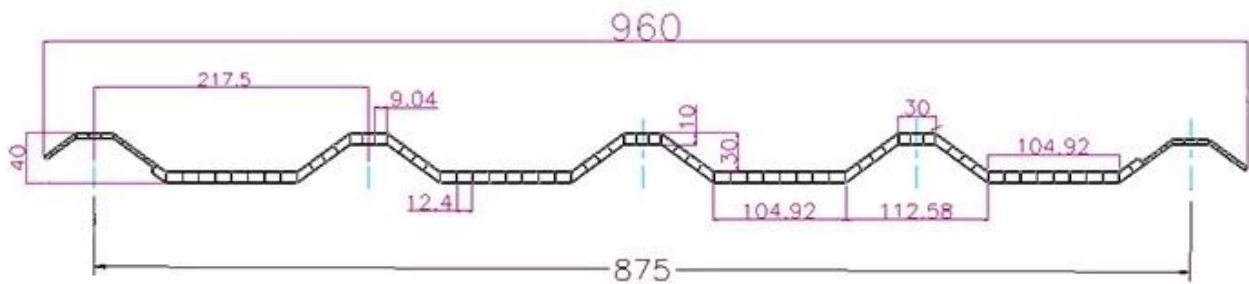

**PVC Roofing Sheet
Manufacture For 15 years**

Annual Output 5913000 m²

TYPE 840 PIT

900 TYPE HIGH WAVE (FLOWING WATER FAST)

980 TYPE HIGH WAVE

1080 TYPE HIGH WAVE

(FLOWING WATER FAST)

1130 TYPE WAVELET

1130 TYPE PIT

1100 TYPE HIGH CIRCULAR WAVE

HOLLOW ROOF TILE

Our Factory

Zhongxingcheng New Material Co., Ltd. 專業生產各種規格異型瓦片、FRP、ASA、APVC、PVC、FRP、PVC、PC

Delivery time **5 DAYS**
About **7000m²** per cabinet
About **28m³**

All new material
No recycled material

Hardness Testing

ASA Surface Thickness Test

Impact Resistance

Tensile Test

Measure product thickness
The product thickness is 2mm

Hot selling area
Central And South America
Oceania, Asia, Africa