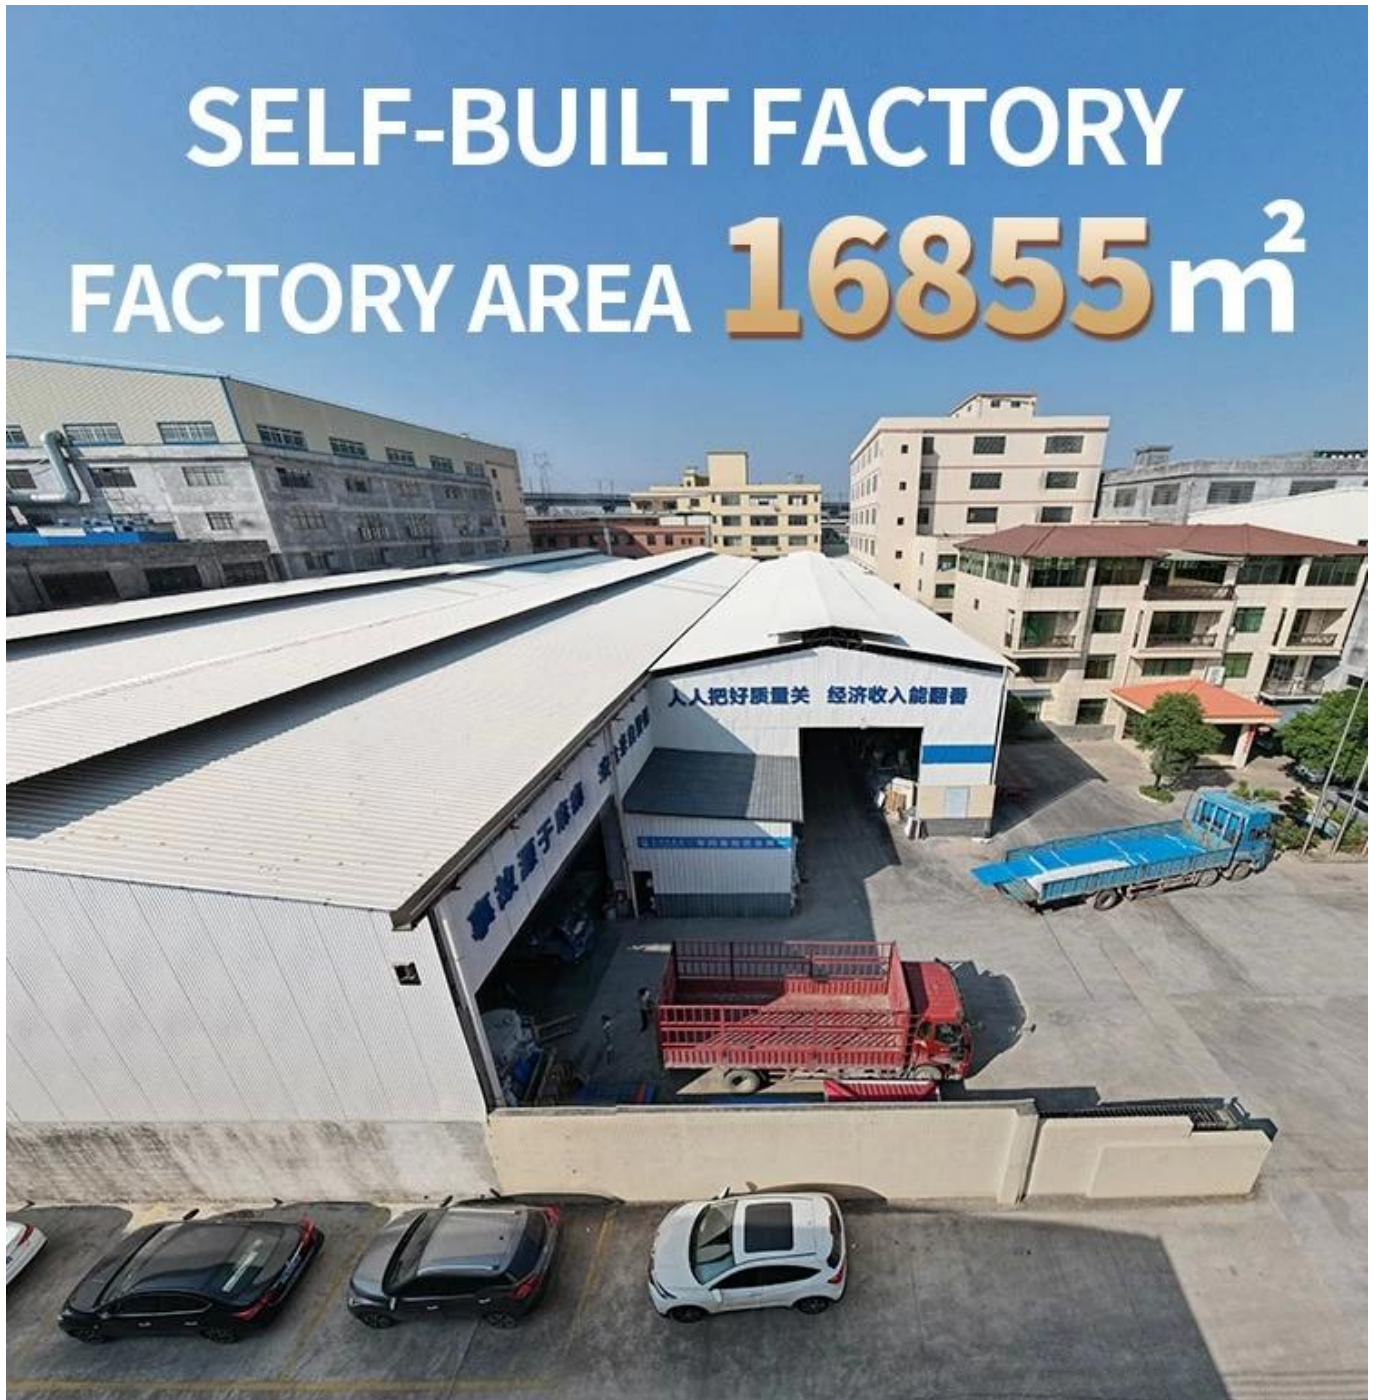

Product show

佛山 ASA
ASA

ZXC UPVC

15 YEARS RESIN ROOF TILE MANUFACTURER

ANNUAL OUTPUT **5913000 m²**

PRODUCT CASE

Advantage

**Surface asa material
Lasting Color**