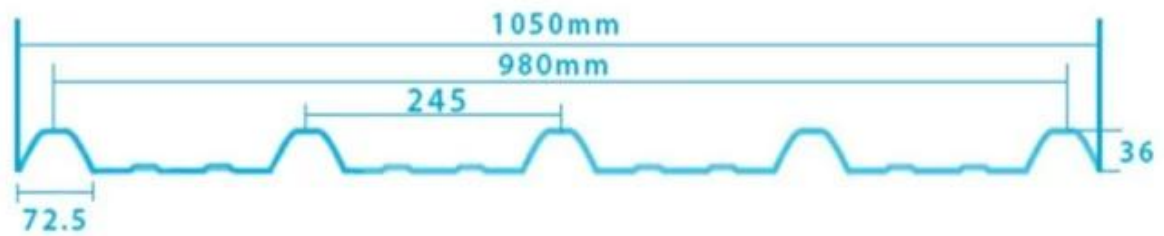

**PVC Roofing Sheet
Manufacture For 15 years**

Annual Output 5913000 m²

TYPE 840 PIT

900 TYPE HIGH WAVE (FLOWING WATER FAST)

980 TYPE HIGH WAVE

1080 TYPE HIGH WAVE

(FLOWING WATER FAST)

1130 TYPE WAVELET

Delivery time **5 DAYS**
About **7000m²** per cabinet
About **28m³**

All new material
No recycled material

Hardness Testing

ASA Surface Thickness Test

Impact Resistance

Tensile Test

Measure product thickness
The product thickness is 2mm