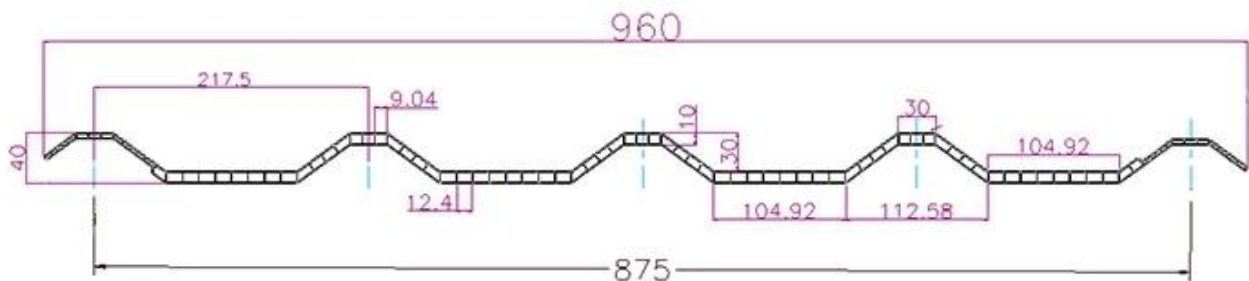

HOLLOW ROOF TILE

Our Factory

Zhongxingcheng New Material Co., Ltd. 专业生产各种规格、各种颜色的中空瓦、ASA, 专业生产各种规格、各种颜色的ASA, 专业生产各种规格、各种颜色的APVC, 专业生产各种规格、各种颜色的PVC, 专业生产各种规格、各种颜色的PVC, 专业生产各种规格、各种颜色的FRP, PVC, 专业生产各种规格、各种颜色的PC