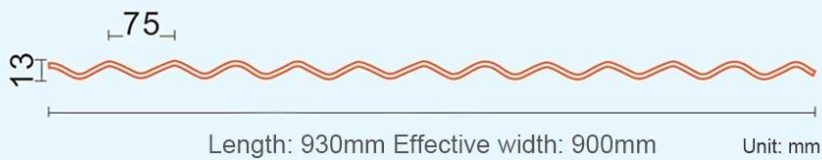

FRP 900type

Customized