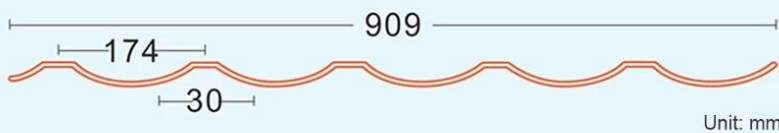

FRP 909type

Customized