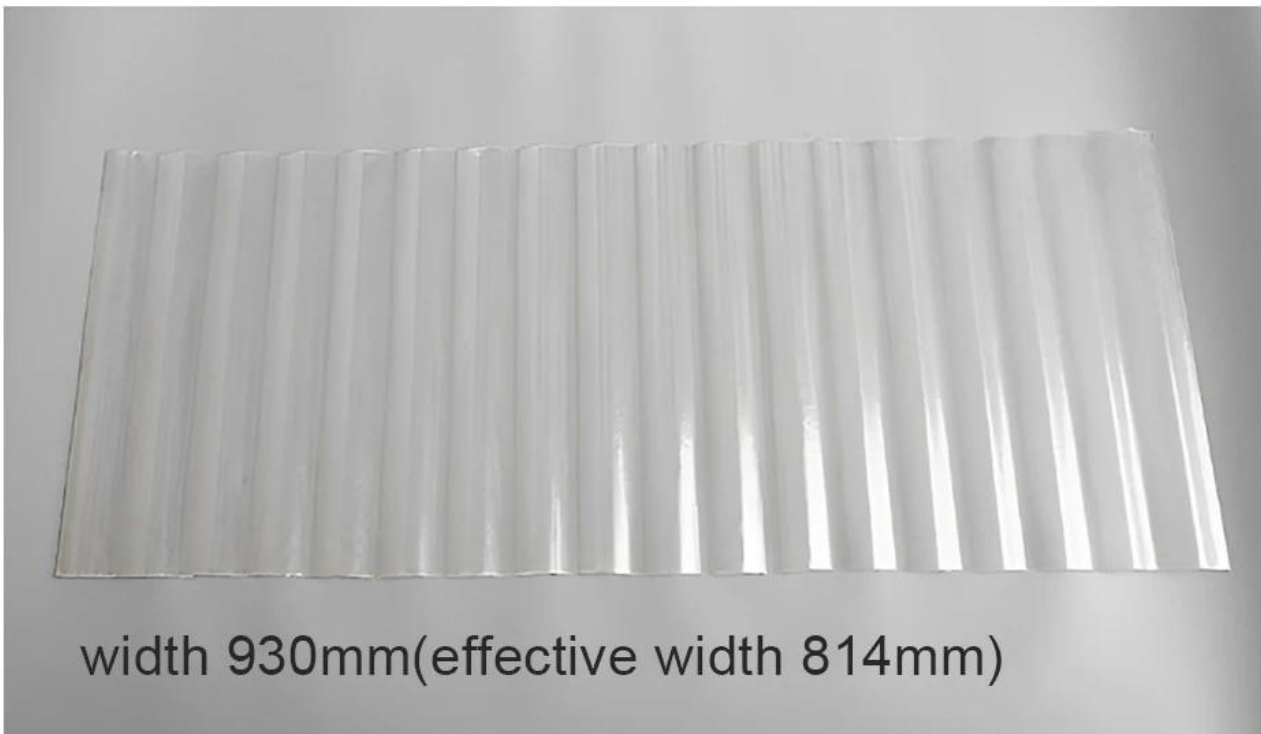

Product parameters

Professional FRP manufacturer
brings good quality tiles