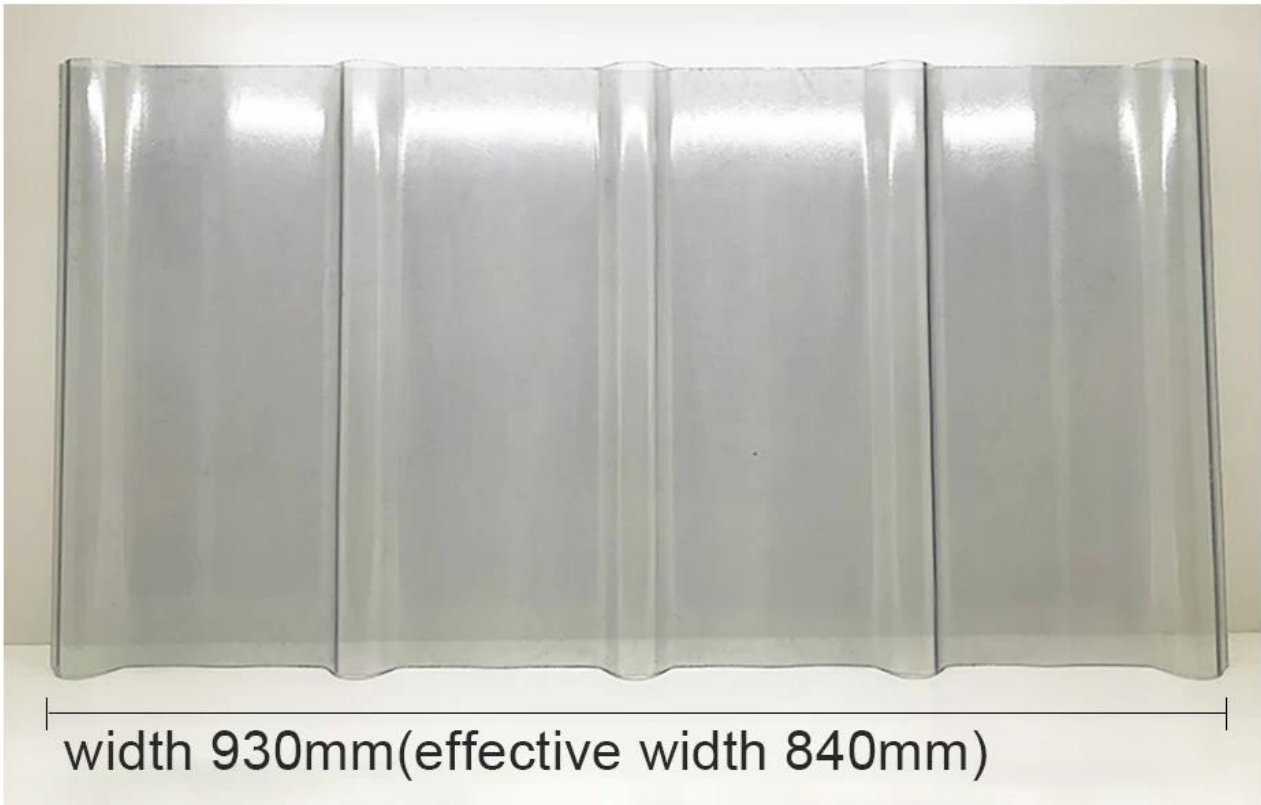

Product parameters

Professional FRP manufacturer
brings good quality tiles