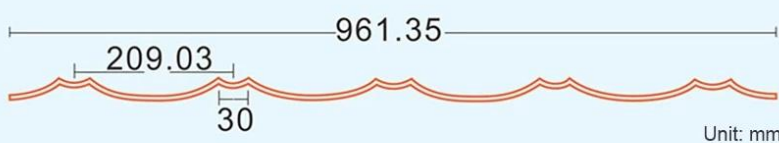

Product characteristics

...

The daylighting rate is 80%

The exposed surface does not yellow, does not foam

Flame retardant B1, B2 grades can be customized

Standard GB/T8626-2007 ≤ 150

Babbitt hardness 35-50