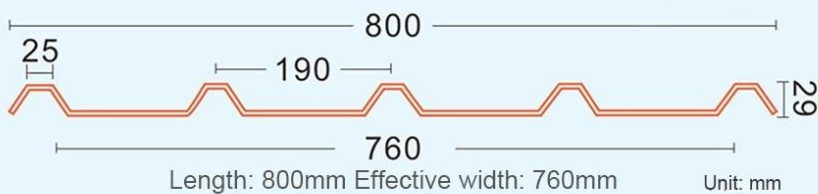

FRP 760type

Customized