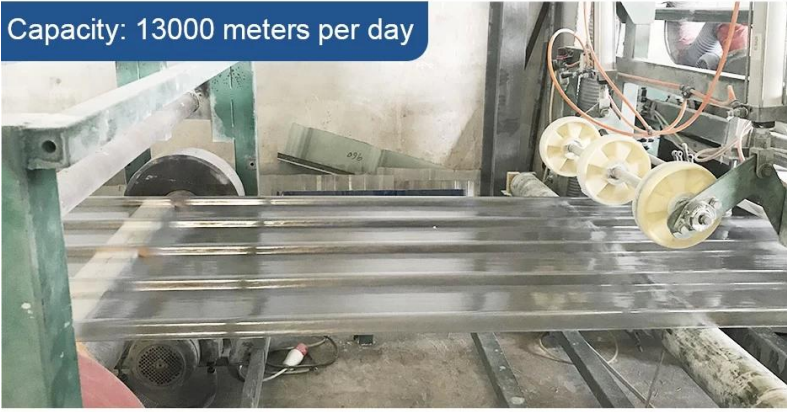

Flower field

case display
Learn all about our products

factory aisle

Flower Field

cattle farm

brick factory drying bricks

Our Factory

Zhongxingcheng New Material Co., Ltd. 佛山市众兴晟新材料科技有限公司 Foshan City, Nanhai District China
专业生产ASA, 改性PVC, 改性PC, 改性FRP, 改性PVC, 改性PC, 改性FRP, 改性PVC, 改性PC

Capacity: 13000 meters per day

30% glass fiber, 70% resin

A corner of the workshop

The light transmittance is good

Exhibition

Certificate

Security sense of authoritative testing

Multiple quality inspection and testing to ensure good quality.