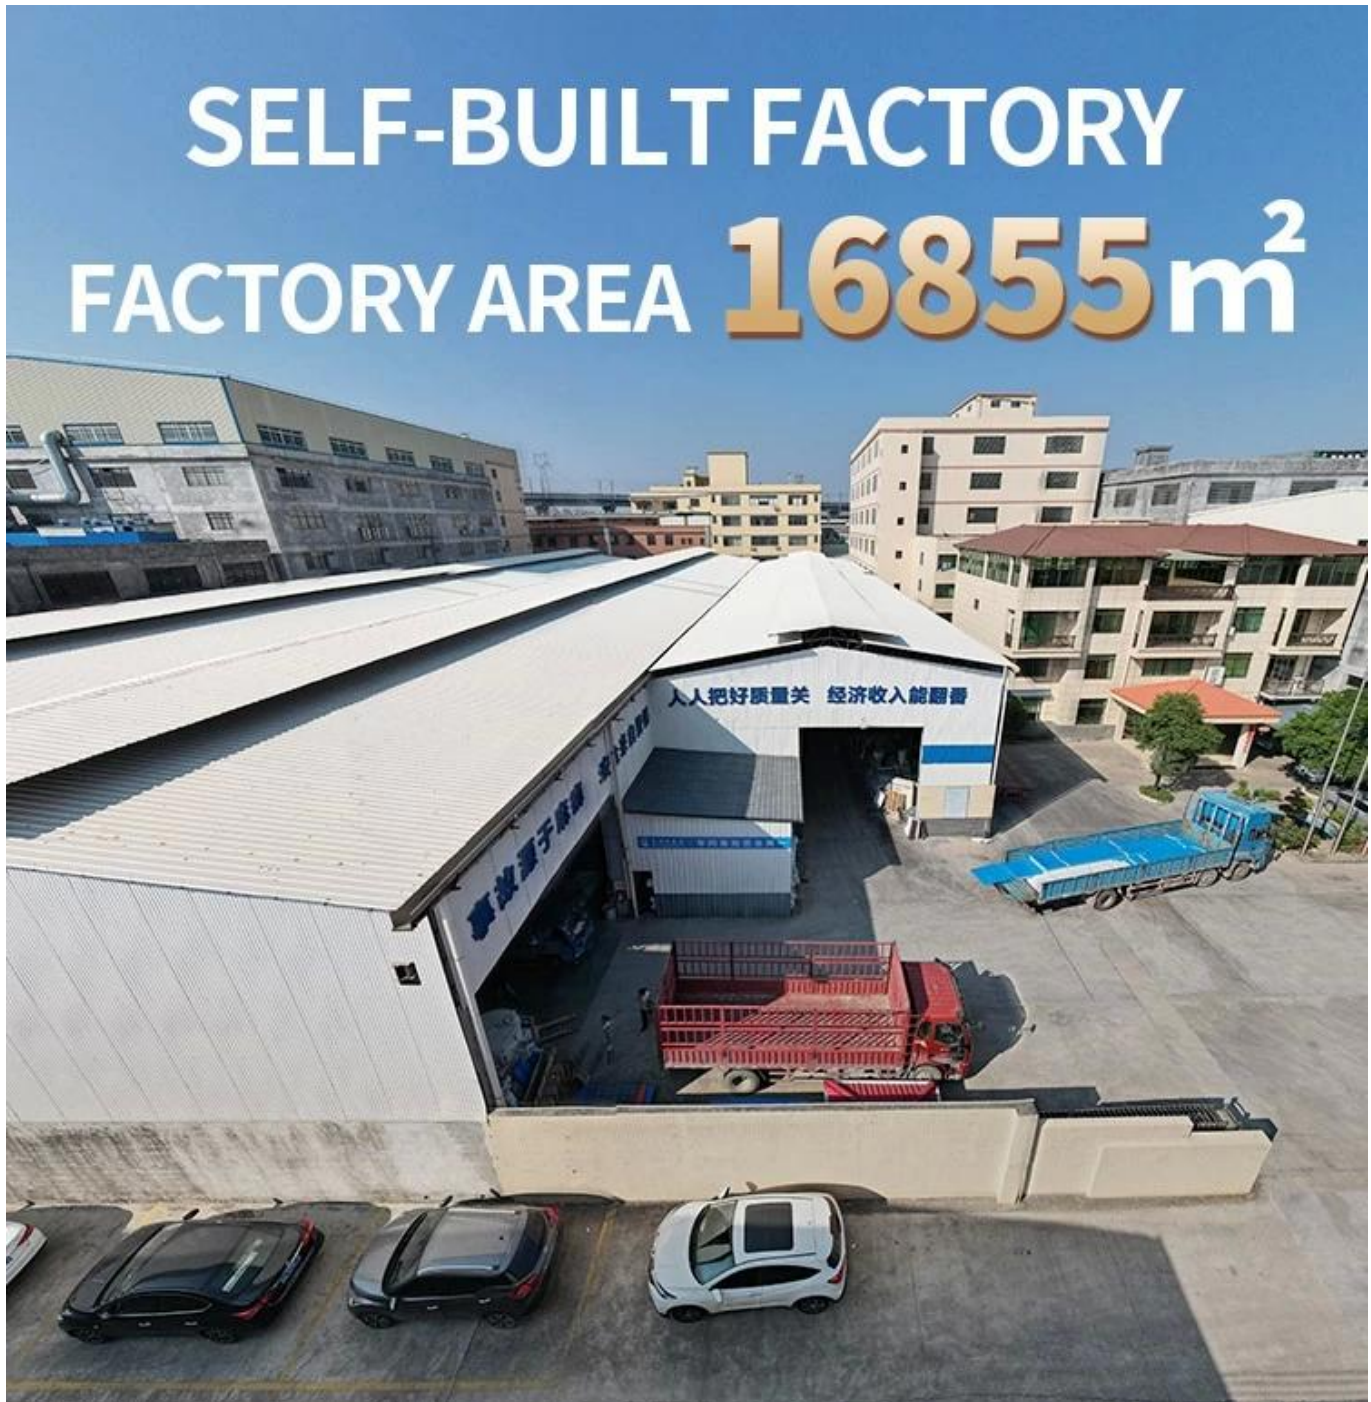

Product show

ASA Foshan ASA
ASA

ZXC ASA

15 YEARS RESIN ROOF TILE MANUFACTURER

ANNUAL OUTPUT **5913000 m²**

Advantage

**Surface asa material
Lasting Color**

Fire Proof Grade B1