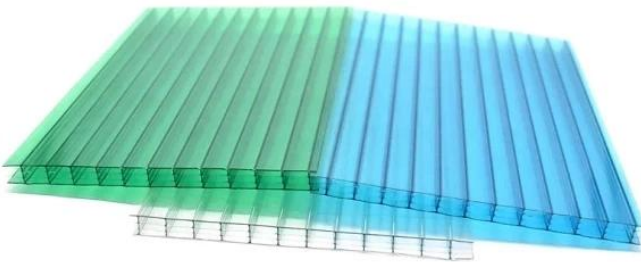

Product show

SUN Sheet

材料名稱:	PC
材料說明:	聚碳酸酯板
規格:	1000mm x 2000mm
厚度:	3.0mm, 6.0mm, 8.0mm
重量:	1.2kg/m ²
長度:	920mm
寬度:	840mm
應用:	700~800mm
顏色:	透明
其他:	可定制

PC 聚碳酸酯板 1000mm x 2000mm 1.2kg/m²

Our Factory

Zhongxingcheng New Material Co., Ltd. 廣東省佛山市南海區
 生產各種規格 ASA, APVC, PVC, FRP, PVC, PC

Recyclable material, reduced
toughness, many impurities,
easy to break

ASA surface thickness 0.1~0.15mm
does not foam and does not fall off

The thickness of the surface layer of
the film is 0.05~0.1mm, which is
easy to blister and fall off