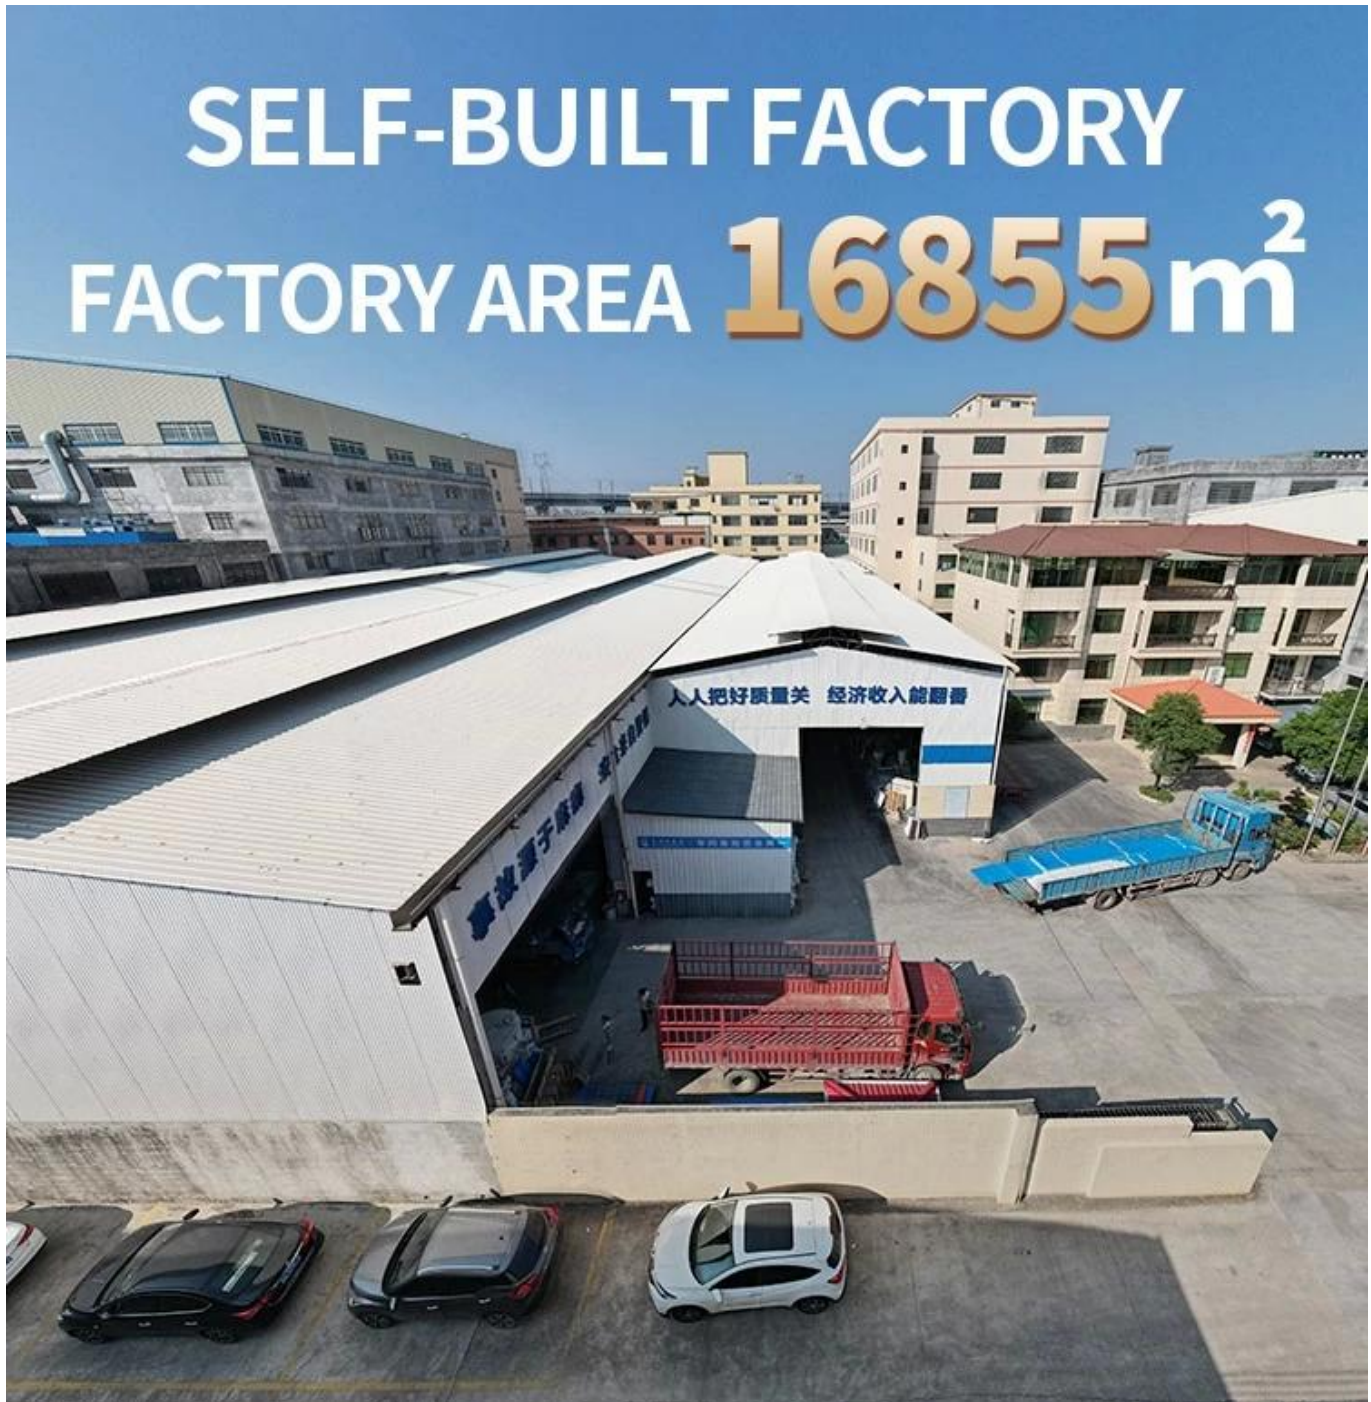

Product show

ASA Foshan ASA
ASA

ASA ASA

15 YEARS RESIN ROOF TILE MANUFACTURER

ANNUAL OUTPUT **5913000 m²**

品質保証	ISO9001 / CE
環境保証	ISO14001 / CE
労働保証	ISO45001 / CE
品質保証	ISO9001 / CE
環境保証	ISO14001 / CE
労働保証	ISO45001 / CE
品質保証	ISO9001 / CE
環境保証	ISO14001 / CE
労働保証	ISO45001 / CE
品質保証	ISO9001 / CE
環境保証	ISO14001 / CE
労働保証	ISO45001 / CE
品質保証	ISO9001 / CE
環境保証	ISO14001 / CE
労働保証	ISO45001 / CE

DELIVERY TIME 5 DAYS

**ABOUT 6000M2 PER CABINET
ABOUT 28M3**

**"ALL NEW MATERIAL
NO RECYCLED MATERIAL"**

Exhibition

Certificate

Packaging

Export area
Nearly 50 countries

FAQ