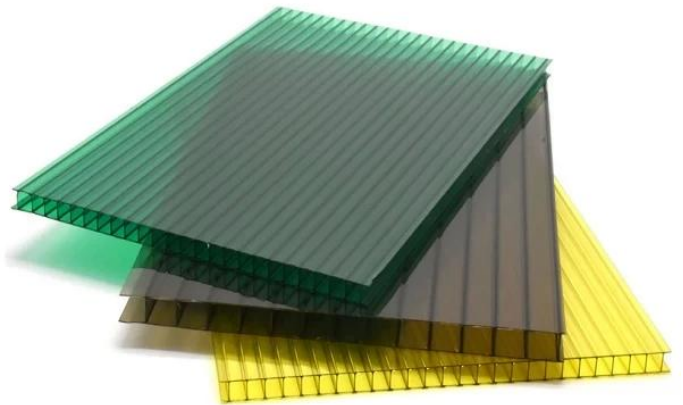

Product show

SUN Sheet

产品名称:	PC耐力板
规格:	1220*2440mm
厚度:	3.0mm, 6.0mm, 8.0mm
颜色:	透明, 蓝色, 绿色, 黄色, 红色, 灰色
重量:	1.2kg/m²
长度:	3.0m, 6.0m, 8.0m
宽度:	920mm
厚度:	840mm
重量:	700~800kg
颜色:	透明, 蓝色, 绿色, 黄色, 红色, 灰色
厚度:	3.0mm, 6.0mm, 8.0mm

我们提供高品质的PC耐力板，广泛应用于建筑、工业、农业等领域。

Our Factory

Zhongxingcheng New Material Co., Ltd. 佛山市南海区 Foshan City, Nanhai District China
 专业生产ASA, APVC, PVC, FRP, PVC, PC

工厂地址：佛山市南海区
 工厂面积：8 万平方米 产能：100 吨 每月产量：15,000 平方米

Recycled materials, dull color, easy
to have black spots in appearance
very short life.

Brand new material, good
plasticization, long service life

Recyclable material, reduced
toughness, many impurities,
easy to break

ASA surface thickness 0.1~0.15mm
does not foam and does not fall off

The thickness of the surface layer of
the film is 0.05~0.1mm, which is
easy to blister and fall off

Exhibition

Certificate

Security sense of authoritative testing