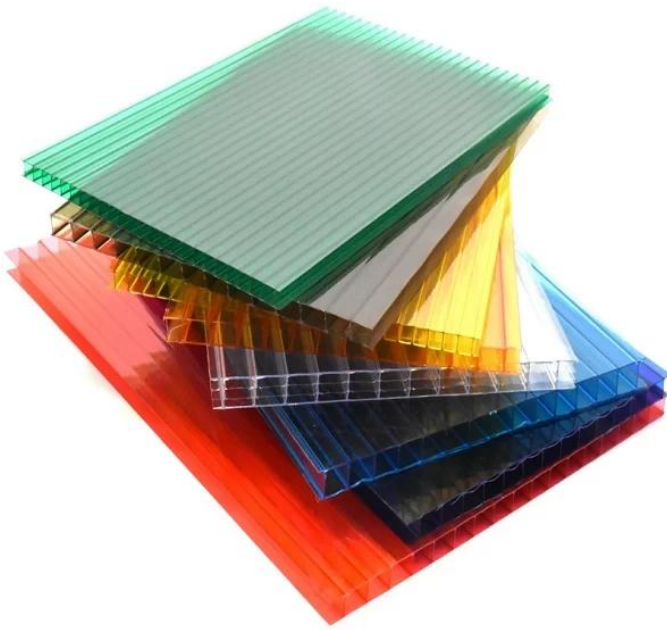

Product show

SUN Sheet

产品名称:	PC耐力板
规格:	1220*2440mm
厚度:	3.0mm, 6.0mm, 8.0mm
颜色:	透明, 蓝色, 绿色, 黄色, 红色, 灰色
重量:	1.2kg/m²
长度:	3.0m, 6.0m, 8.0m
宽度:	920mm
厚度:	840mm
重量:	700~800kg
颜色:	透明, 蓝色, 绿色, 黄色, 红色, 灰色
厚度:	3.0mm, 6.0mm, 8.0mm

Recycled materials, dull color, easy
to have black spots in appearance
very short life.

Brand new material, good
plasticization, long service life

Recyclable material, reduced
toughness, many impurities,
easy to break