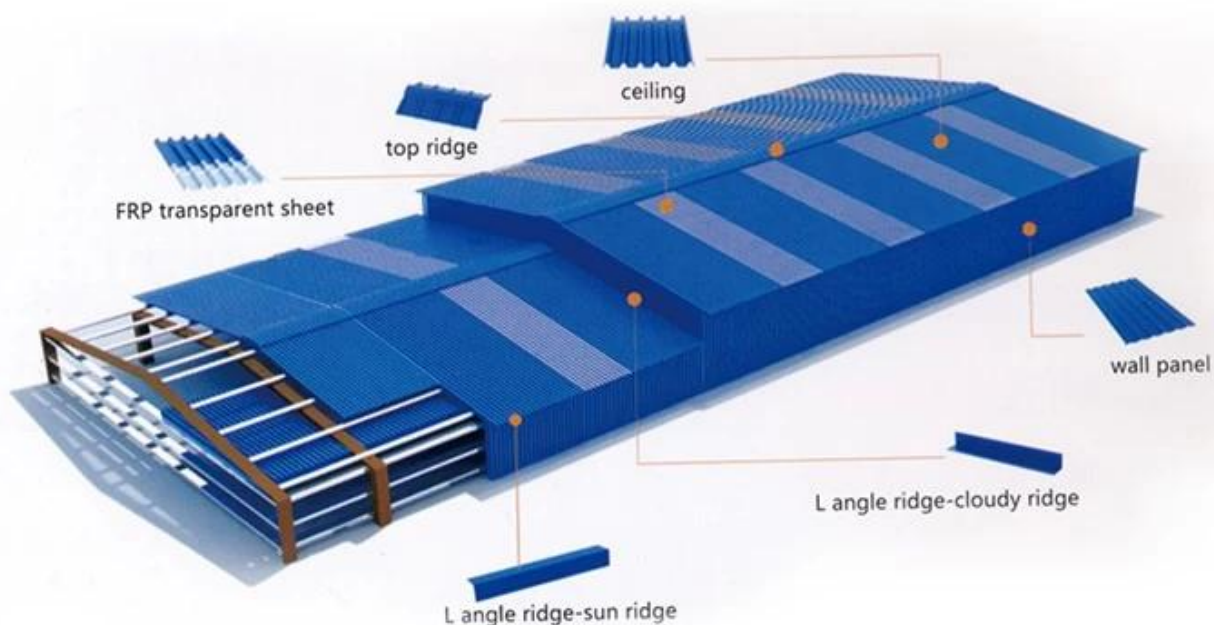

A variety of colors, optional to build different architectural styles

More colors can be customized

<Mlight yellow>

<dark blue>

<grass green>

<Beige>

Accessories and Installation Diagram

*pvc plastic waterproof cap, used with self-tapping screws to fix the tile on the skeleton