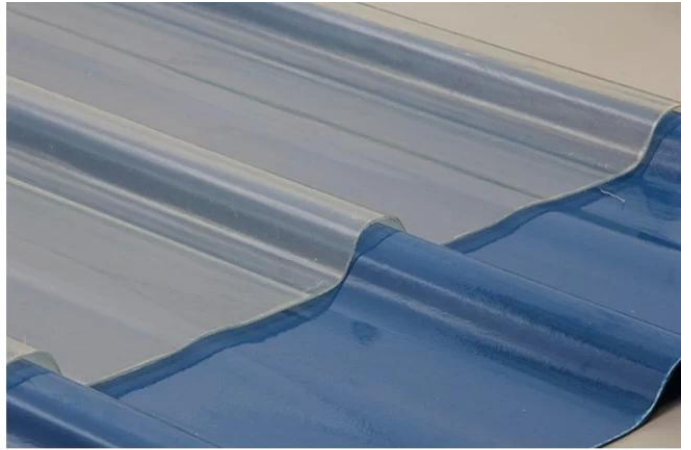

Product show

Nome do Produto:	Telhado PC transparente
Aplicativo:	Casas verdes, clarabóias e assim por diante
Cor:	Branco transparente, azul, verde
Comprimento:	personalizado
Grossura:	1mm, 1,2mm, 1,5mm, 2,0mm
Largura total:	920mm
Largura efetiva:	840mm
Espaçamento entre purlins:	700~800mm
Superfície:	Superfície lisa
Matéria-prima:	PC chamado Bayer

Brand new material, good
plasticization, long service life

Recyclable material, reduced
toughness, many impurities,
easy to break

ASA surface thickness 0.1~0.15mm
does not foam and does not fall off

The thickness of the surface layer of
the film is 0.05~0.1mm, which is
easy to blister and fall off