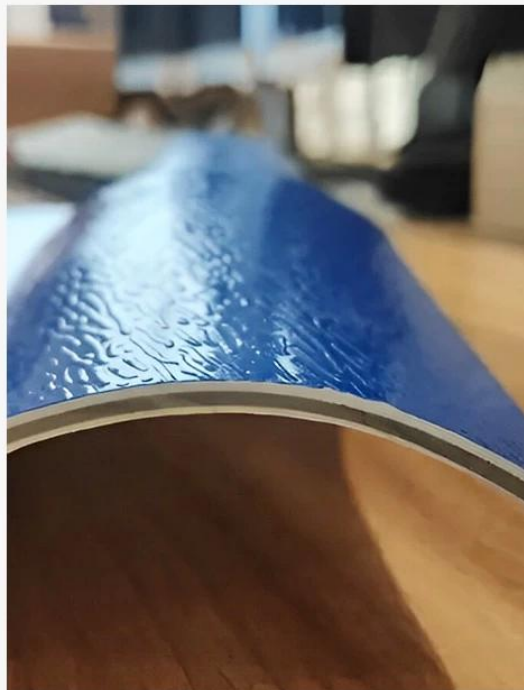

Zhongxingsheng

General manufacturers

Long-lasting color, durable

Inferior resin tiles are easy to fade

Only three layers of brand new material are produced.

Four layers are compressed and mostly recycled material