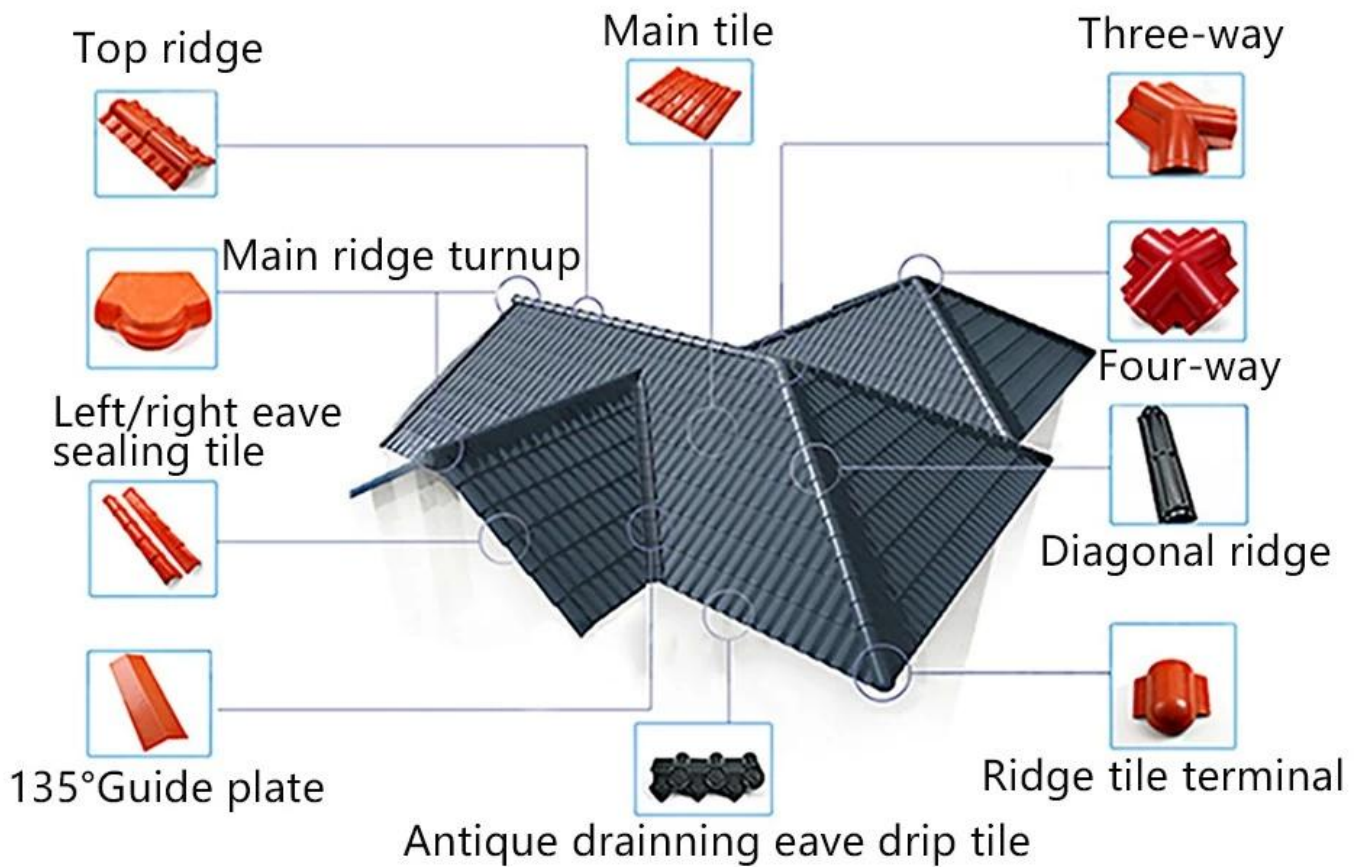

both sides

1. Measure the dimension of the **A** top ridge.
2. Measure the dimensions of **B**
3. Measure the dimensions of **C**

Measure all the dimensions (don't forget the eaves)

four sides

1. Measure the dimension of the **B** top ridge.
2. Measure the dimensions of ramp **A**
3. Measure the width of **C**
4. Measure the dimensions of the **D** diagonal ridge.
5. Measure the dimensions of ramp **E**
6. Measure the width of **F**

Measure all the dimensions (don't forget the eaves)

Roofing accessories

Installation considerations

- 1.The purlins can use square pipe (60x40x3mm)
- 2.The purlins can use C-shaped steel (100x50x20x3mm)
- 3.The purlins can use anti-corrosion wood square (60x40mm)
- 4.purlin spacing of 660mm