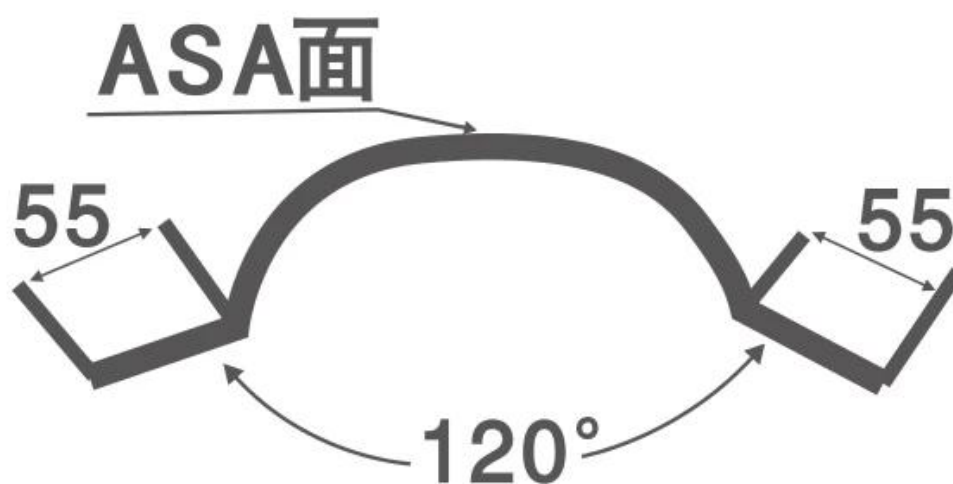

Zhongxingcheng New Material Co., Ltd. está localizado na cidade de Foshan, distrito de Nanhai, na China, é um fabricante especializado na produção de telha de resina sintética ASA, telha composta anticorrosiva APVC, telha anticorrosiva de PVC, pia de PVC, placa de PVC, transparente Folha de telhado FRP, PVC, telha transparente de PC.