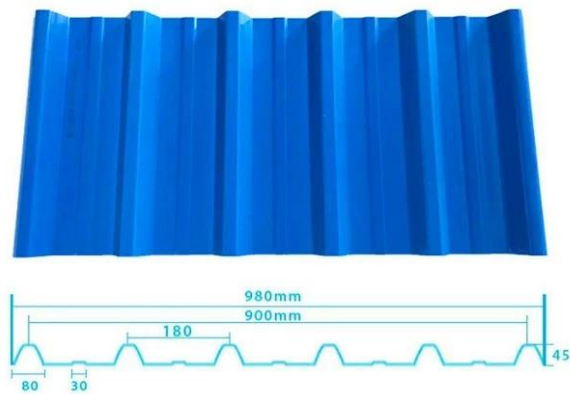

900 high wave