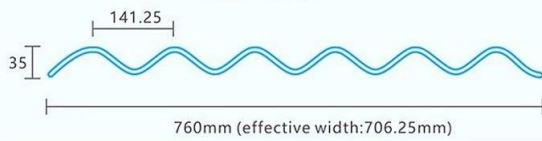

Product name	Transparent PC Roof Sheet
Application	Green houses, skylights and so on
Color	Transparent white,blue ,green
Length	customized
Thickness	1mm,1.2mm,1.5mm,2.0mm
Overall width	920mm
Effective width	840mm
Purlin spacing	700~800mm
Surface	Smooth surface
Raw material	Pc Named Bayer

More Types

Hot

930mm(effective width:840mm)

Hot

930mm(effective width:814mm)

Hot

FRP 900

930mm (effective width:900mm)

FRP 961型

FRP 909

FRP 706

760mm (effective width:706.25mm)

FRP 760

800mm (effective width:760mm)

Click [**FRP Translucent Roofing Sheets Wholesales**](#) to learn more

Our Factory