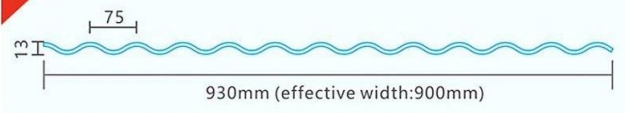

Product name	Transparent PC Roof Sheet
Application	Green houses, skylights and so on
Color	Transparent white,blue ,green
Length	customized
Thickness	1mm,1.2mm,1.5mm,2.0mm
Overall width	920mm
Effective width	840mm
Purlin spacing	700~800mm
Surface	Smooth surface
Raw material	Pc Named Bayer

More Types

Hot

930mm(effective width:840mm)

Hot

930mm(effective width:814mm)

Hot

FRP 900

930mm (effective width:900mm)

FRP 961型

FRP 909

FRP 706

760mm (effective width:706.25mm)

FRP 760

800mm (effective width:760mm)

Click [**FRP Translucent Roofing Sheets Wholesales**](#) to learn more

Our Factory