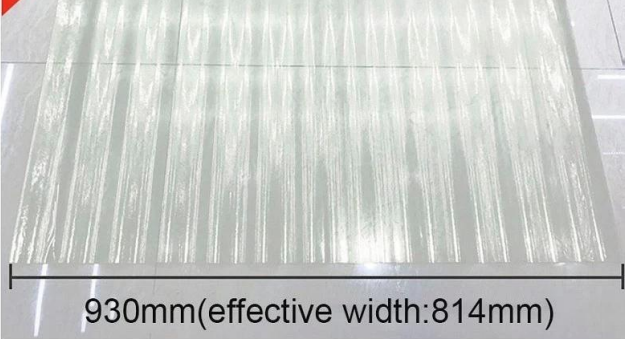

Product name	Transparent PC Roof Sheet
Application	Green houses, skylights and so on
Color	Transparent white,blue ,green
Length	customized
Thickness	1mm,1.2mm,1.5mm,2.0mm
Overall width	920mm
Effective width	840mm
Purlin spacing	700~800mm
Surface	Smooth surface
Raw material	Pc Named Bayer

More Types

Hot

930mm(effective width:840mm)

Hot

930mm(effective width:814mm)

Hot

FRP 900

930mm (effective width:900mm)

FRP 961型

FRP 909

FRP 706

760mm (effective width:706.25mm)

FRP 760

800mm (effective width:760mm)

Click [**FRP Translucent Roofing Sheets Wholesales**](#) to learn more

Our Factory