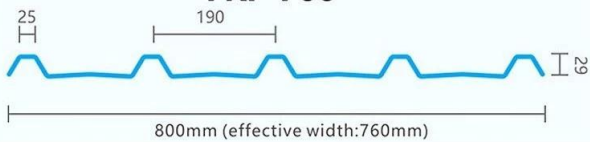

More Types

Hot

930mm(effective width:840mm)

Hot

930mm(effective width:814mm)

Hot

FRP 900

930mm (effective width:900mm)

FRP 961型

FRP 909

FRP 706

760mm (effective width:706.25mm)

FRP 760

800mm (effective width:760mm)

Click [**FRP Translucent Roofing Sheets Wholesales**](#) to learn more

Our Factory