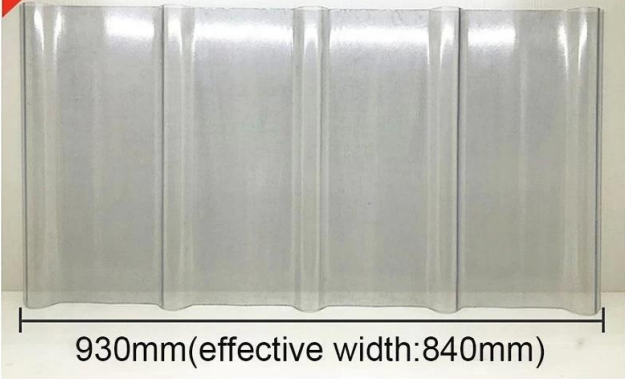

Product name	Transparent PC Roof Sheet
Application	Green houses, skylights and so on
Color	Transparent white,blue ,green
Length	customized
Thickness	1mm,1.2mm,1.5mm,2.0mm
Overall width	920mm
Effective width	840mm
Purlin spacing	700~800mm
Surface	Smooth surface
Raw material	Pc Named Bayer

More Types

Hot

930mm(effective width:840mm)

Hot

930mm(effective width:814mm)

Hot

FRP 900

930mm (effective width:900mm)

FRP 961型

FRP 909

FRP 706

760mm (effective width:706.25mm)

FRP 760

800mm (effective width:760mm)

Click [**FRP Translucent Roofing Sheets Wholesales**](#) to learn more

Our Factory