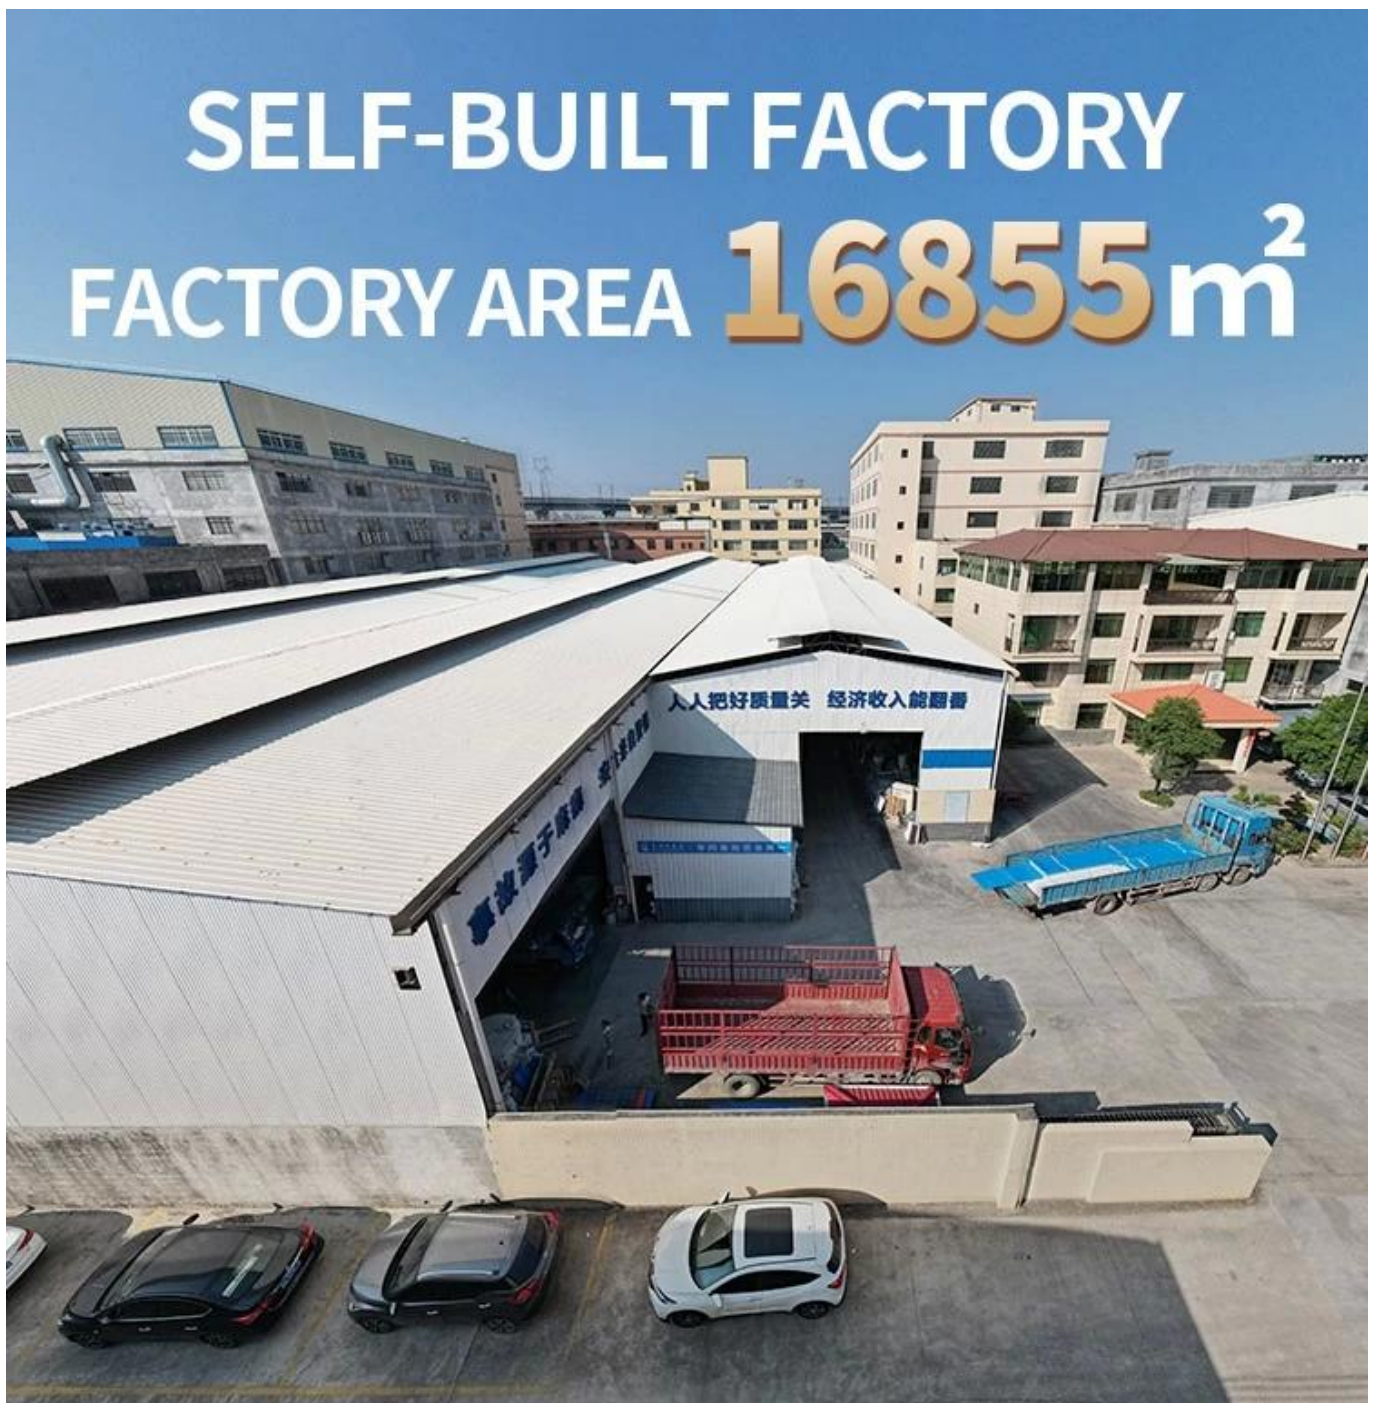

Product show

Foshan ZXC ASA Synthetic Resin Roofing Tile is a new type of roofing material produced by advanced coextrusion technology and special molding process using ultra-high weathering engineering resin ASA.

ASA synthetic ecofriendly materials easy installation roofs, warehouse roofing, [anticorrosion synthetic resin roof tile sheet](#) wholesale.

15 YEARS RESIN ROOF TILE MANUFACTURER

ANNUAL OUTPUT **5913000 m²**

Product Name	China warehouse roofing wholesales
Brand	ZXC
Place of Origin	Foshan city, Guangdong province, China(Mainland)
Material	Acrylonitrile Styrene acrylate copolymer, Polyvinyl chloride, Calcium powder, other chemical materials
Guarantee	25 years
Certification	ISO9001 / SGS / CE
Delivery Time	1x20GP for 6 days, 1x40GP for 7 days
Section Length	219mm
Overall Width	1050mm
Effective Width	960mm
Thickness	2.3mm / 2.5mm / 2.8mm / 3.0mm
Length	Must be a multiple of section
Wave Spacing	160mm
Wave Height	30mm

Heat insulation

Our Factory

Zhongxingcheng New Material Co., Ltd. is located in Foshan City, Nanhai District China is a manufacturer specializing in the production of ASA synthetic resin tile, APVC anti-corrosion composite tile, PVC anti-corrosion tile, PVC sink, PVC plate, Transparent FRP Roof Sheet, PVC, PC transparent tile.