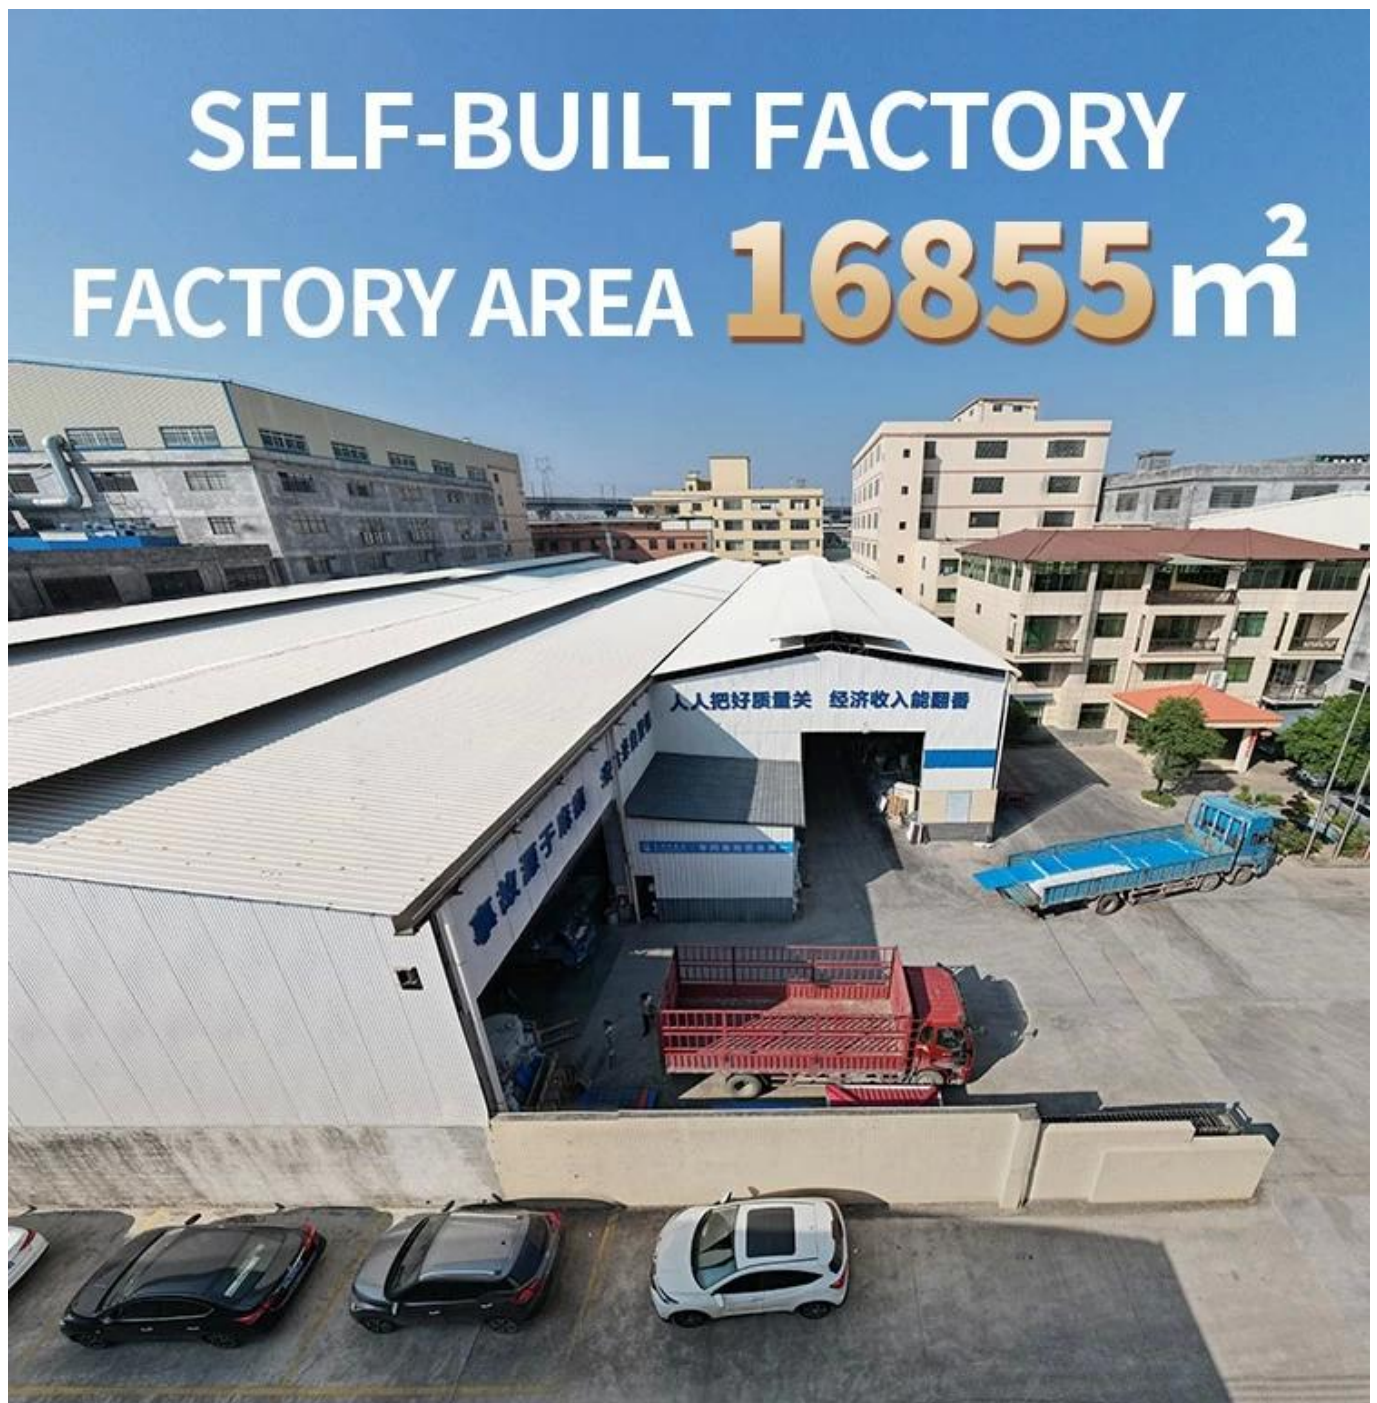

## Product show

Foshan ZXC ASA Synthetic Resin Roofing Tile is a new type of roofing material produced by advanced coextrusion technology and special molding process using ultra-high weathering engineering resin ASA.

# 15 YEARS RESIN ROOF TILE MANUFACTURER

ANNUAL OUTPUT **5913000 m<sup>2</sup>**

<b>Product Name</b>	<a href="#">ASA synthetic resin tile factory</a>
<b>Brand</b>	ZXC
<b>Place of Origin</b>	Foshan city, Guangdong province, China(Mainland)
<b>Material</b>	Acrylonitrile Styrene acrylate copolymer, Polyvinyl chloride, Calcium powder, other chemical materials
<b>Guarantee</b>	25 years
<b>Certification</b>	ISO9001 / SGS / CE
<b>Delivery Time</b>	1x20GP for 6 days, 1x40GP for 7 days
<b>Section Length</b>	219mm
<b>Overall Width</b>	1050mm
<b>Effective Width</b>	960mm
<b>Thickness</b>	2.3mm / 2.5mm / 2.8mm / 3.0mm
<b>Length</b>	Must be a multiple of section
<b>Wave Spacing</b>	160mm
<b>Wave Height</b>	30mm